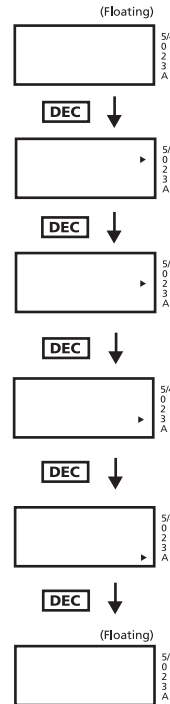

CALCULATION EXAMPLE

	Calculation	Operation	Display 1234567890.12
+	▼ MIXED 2 x 2 = 3 -7 x 9 = -63 (2+4) ÷ 3 x 8.1 = 16.2	(Set to 2) (Set to Round-off) 2 2 7 9 2 4 8	((0.) ((6.00) ((-63.00) ((16.20)
	▼ CONSTANT 2+3=5 4+3=7 1-2=-1 2-2=0 5x3=15 5x4=20 6÷3=2 9÷3=3	2 3 4 3 1 2 2 2 5 3 5 4 6 3 9 3	((5.00) ((7.00) ((-1.00) ((0.00) ((15.00) ((20.00) ((2.00) ((3.00)
1/x	▼ POWER, FRACTION 3² = 27 1/2 = 0.5	3 2	((27.00) ((0.50)
	▼ SQUARE ROOT √3 = 1.73205080756	3	((1.73205080756)
DEC	▼ ADD MODE $12.55+$15.75-$5.30=$23.00	(Set to A) 1255 1575 530	((23.00)
	▼ FLOATING MODE 8÷3x3.7+9=18.8666666666	(Set to Floating) 8 3 3 9	((18.8666666666)
5/4	▼ ROUND-DOWN 11÷3=3.6666666666	(Set to 2) (Set to Round-down) 11 3	((3.66)
	▼ ROUND-OFF 11÷3=3.6666666666	(Set to Round-off) 11 3	((3.67)
%±	▼ PERCENTAGE 200+(200x20%)=240 200-(200x20%)=160	200 20 200 20	((240.00) ((160.00)
	▼ GRAND TOTAL 30 x 40 = 1,200 +) 50 x 60 = 3,000 4,200 +) 235 x 35 = 8,225 12,425	 (Recall Grand Total) (Clear Grand Total)	((0.) ((1200.00) ((3000.00) ((4200.) ((8225.00) ((12425.) ((12425.)
M±	▼ MEMORY 3 x 4 = 12 -) 6 ÷ 0.2 = 30 -18 +) 200 182	 3 4 6 0 200 (Recall Memory) (Clear Memory)	((0.) ((12.00) ((30.00) ((-18.) ((200.00) ((182.) ((182.)
	▼ OVERFLOW 123456789x78900=9740740652100 (ERROR) ↓ 6÷0=0 (ERROR)	123456789 78900 6 0	((E 9.74074065210) ((E 9.74074065210) ((E 0.) ((E 0.)

Decimal point selection

POWER SUPPLY

This calculator comes with a dual power source. Generally, under normal room lighting, the calculator is powered by a built-in solar cell. When the light level drops below a certain point, it will automatically switch over to battery power. The lithium battery is long lasting, however the battery life will depend on usage. When the battery is exhausted, you can still use the solar cell to power the calculator.

(Note : Do not attempt to change the battery. Please have a Canon Service Center technician change the battery.)

- Electromagnetic interference or electrostatic discharge may cause the display to malfunction or the contents of the memory to be lost or altered. Should this occur, use the tip of a ball point pen (or similar sharp object) to press the [RESET] button on the back of the calculator and re-start your calculation from the beginning.

CALCULATING WITH DECIMALS

DEC Decimal Point Selector Key -- Used for designating the decimal point position for calculation result. Each time **DEC** is pressed, the decimal point indicator will be shifted between 0 2 3 A. Floating calculation are performed when there is no indicator on LCD display.

A (Add-mode) -- Addition and subtraction are performed with an automatic 2-digit decimal. It is convenient for currency calculation.

5/4 Rounding Key -- Used for rounding the result to a pre-selected number of decimals. The round-down function are performed when there is no indicator on LCD display.

OVERFLOW FUNCTIONS

In the following case, "E" will be shown on the display. The keyboard is electronically locked, and further operation is impossible. Press to clear the overflow. The overflow occurs when:

1. The result or memory contents exceeds 12 digits to the left of the decimal point.
2. Dividing by "0".

SPECIFICATION

Power Source: Please refer to the product backside.

Automatic power-off function: Approx. 7 minutes

Usable Temperature: 0°C to 40°C (32°F to 104°F)

Dimensions: 140mm (L) x 105mm (W) x 32mm (H) / 5-33/64" (L) x 4-9/64" (W) x 1-17/64" (H)

Weight: 124 g (4.37 oz)

(Subject to change without notices)

CANON ELECTRONIC BUSINESS MACHINES (H.K.) CO., LTD.

17/F., Ever Gain Plaza, Tower One, 82-100 Container Port Road, Kwai Chung, New Territories, Hong Kong

CANON HONG KONG COMPANY LTD.

19/F., The Metropolis Tower, 10 Metropolis Drive, Hungghom, Kowloon

CANON MARKETING (MALAYSIA) SDN BHD.

Block D, Peremba Square, Saujana Resort, Section U2, 40150 Shan Alam, Selangor Darul Ehsan, Malaysia

CANON MARKETING (PHILIPPINES) INC.

Marvin Plaza Building, 2153 Don Chino Roces Avenue, Makati City, Philippines

CANON MARKETING (THAILAND) CO., LTD.

9-10/F., Bangkok City Tower, 179-34-45 South Sathorn Road, Thungmahamek, Sathorn Bangkok 10120, Thailand

FINTEC CORPORATION

101K1 Giang Vo Str, Dongda, Hanoi, Vietnam

Tel : 844-8 562 437

Fax : 844-8 562 699

E-mail : keyman@fintec-oa.com

Website : http://www.fintec-oa.com

DAI PHONG TRADING CO., LTD.