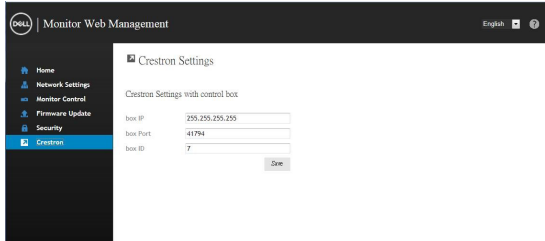

Dell Display Control

Open a web browser and enter the display's IP address (e.g. http://192.168.0.30) in the address bar. The Home page opens and click Crestron for the control interface.

Configures the settings between the monitor and Crestron® control system.

Configures the settings of Crestron® control system devices.

Item	Description
Box IP	Configures the IP address of the control system.
Box Port	Specifies the port number used for communication by the control system.
IP ID	Configures the IP ID of the control system.