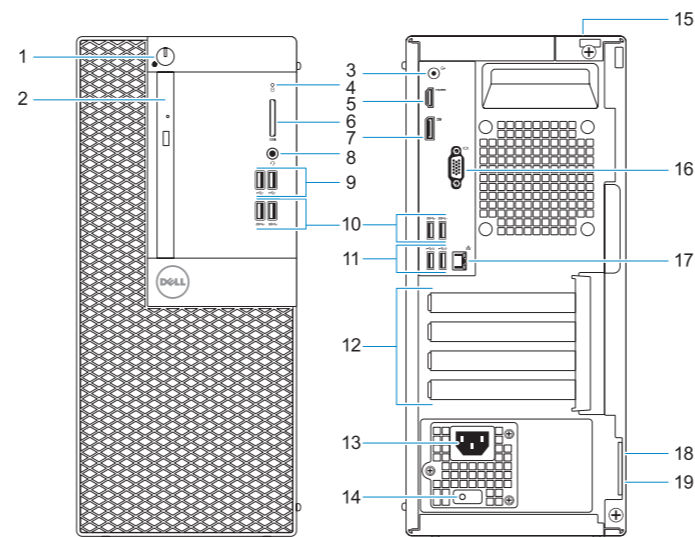

## Features

Značajke | Jellemzők | Характеристики | Funkcije

1. Power button and power light
2. Optical drive (optional)
3. Line-out port
4. Hard drive activity light
5. HDMI port
6. Memory card reader (optional)
7. DisplayPort
8. Headset port
9. USB 2.0 ports
10. USB 3.0 ports
11. USB 2.0 ports (supports Smart Power On)
12. Expansion card slots