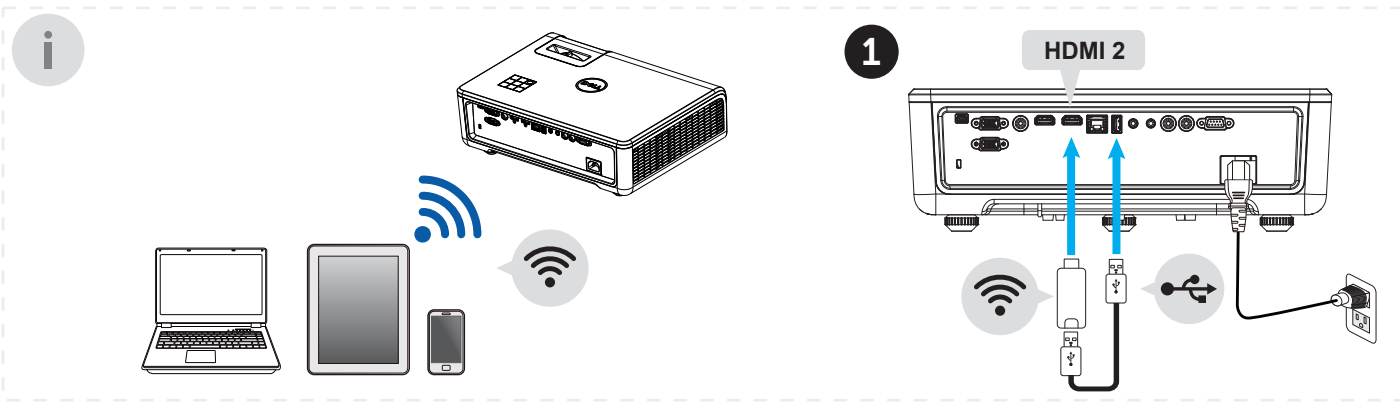

S1	S2	S3	L1	L2
70" [1778]*	59" [1507]	37" [942]	31" [784]	5.6" [141]
80" [2032]	68" [1723]	42" [1077]	35" [896]	6.4" [162]
90" [2286]	76" [1938]	48" [1211]	40" [1008]	7.2" [182]
100" [2540]	85" [2154]	53" [1346]	44" [1120]	8" [202]

* [mm]