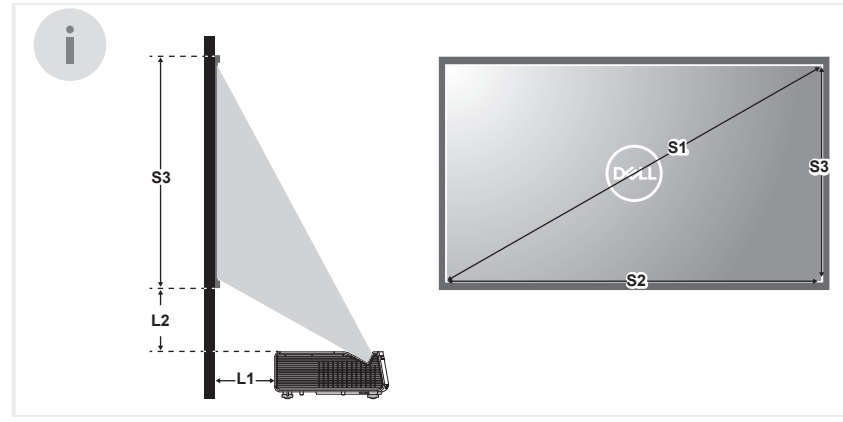

DELL Dell Professional Projector S518WL

S1	S2	S3	L1	L2
70" [1778]*	59" [1507]	37" [942]	31" [784]	5.6" [141]
80" [2032]	68" [1723]	42" [1077]	35" [896]	6.4" [162]
90" [2286]	76" [1938]	48" [1211]	40" [1008]	7.2" [182]
100" [2540]	85" [2154]	53" [1346]	44" [1120]	8" [202]