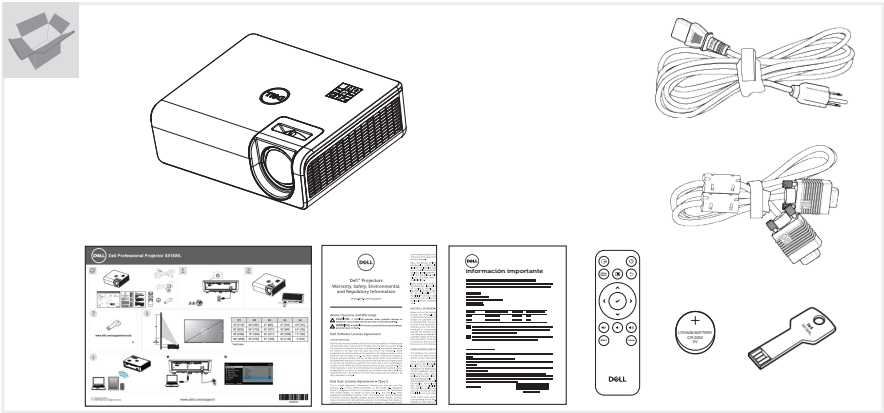

DELL Dell Professional Projector S518WL

S1	S2	S3	L1	L2
70" [1778]*	59" [1507]	37" [942]	31" [784]	5.6" [141]
80" [2032]	68" [1723]	42" [1077]	35" [896]	6.4" [162]
90" [2286]	76" [1938]	48" [1211]	40" [1008]	7.2" [182]
100" [2540]	85" [2154]	53" [1346]	44" [1120]	8" [202]