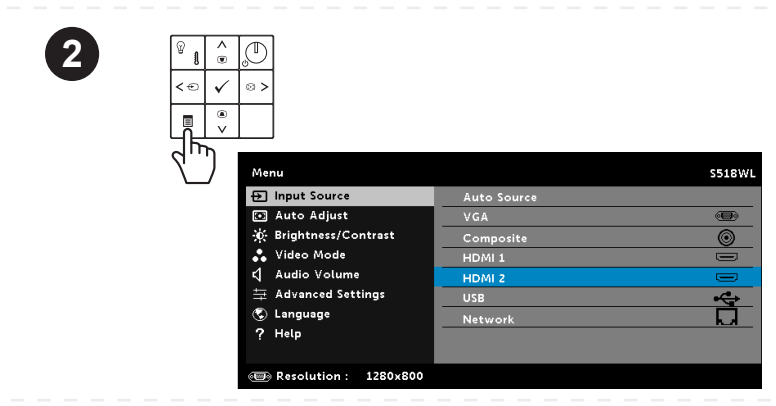

S1	S2	S3	L1	L2
70" [1778]*	59" [1507]	37" [942]	31" [784]	5.6" [141]
80" [2032]	68" [1723]	42" [1077]	35" [896]	6.4" [162]
90" [2286]	76" [1938]	48" [1211]	40" [1008]	7.2" [182]
100" [2540]	85" [2154]	53" [1346]	44" [1120]	8" [202]

* [mm]