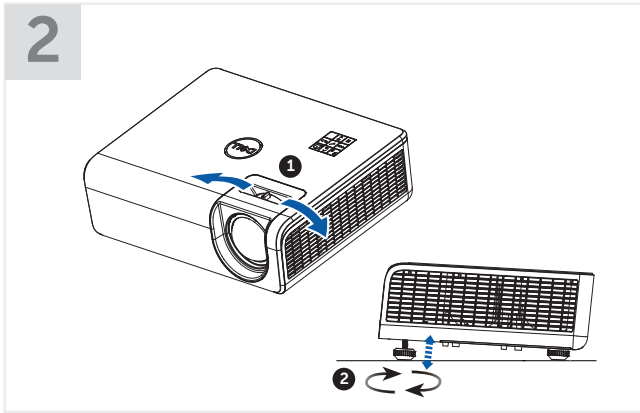

DELL Dell Professional Projector S518WL

S1	S2	S3	L1	L2
70" [1778]*	59" [1507]	37" [942]	31" [784]	5.6" [141]
80" [2032]	68" [1723]	42" [1077]	35" [896]	6.4" [162]
90" [2286]	76" [1938]	48" [1211]	40" [1008]	7.2" [182]
100" [2540]	85" [2154]	53" [1346]	44" [1120]	8" [202]