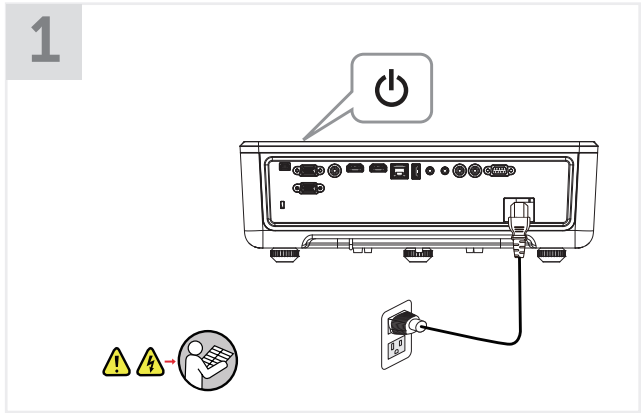

DELL Dell Professional Projector S518WL

S1	S2	S3	L1	L2
70" [1778]*	59" [1507]	37" [942]	31" [784]	5.6" [141]
80" [2032]	68" [1723]	42" [1077]	35" [896]	6.4" [162]
90" [2286]	76" [1938]	48" [1211]	40" [1008]	7.2" [182]
100" [2540]	85" [2154]	53" [1346]	44" [1120]	8" [202]