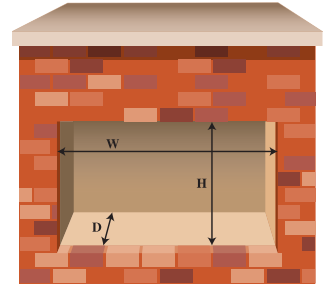

Minimum Fireplace Opening

Optional Remote Control (RC1) for Remote Ready models MO18RRN/P and MO24RRN/P