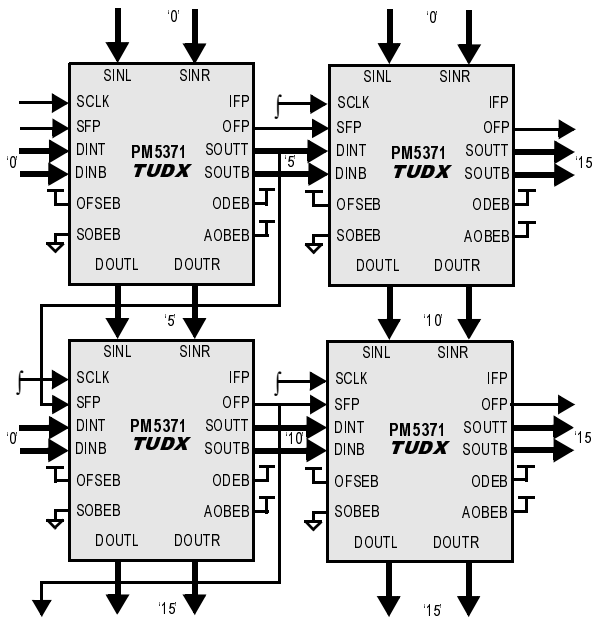

VT/TU Cross-Connect Switch

FEATURES

- Monolithic, SONET/SDH, single-stage, non-blocking array of time switches for cross-connecting SONET Virtual Tributaries (VTs) or SDH Tributary UNITS (TUs).
- Provides non-blocking switching between two STS-3 (STM-1) byte-serial input streams and two STS-3 (STM-1) byte-serial output streams.
- Operates from a single 19.44 MHz clock.
- Provides parity checking on input data busses and parity generation on output data busses.
- Allows programmable idle code insertion on a per-VT or per-TU basis.
- Permits switching of any combination of SONET VT1.5, VT2, VT3, VT6, or STS-1 channels. Permits switching of any combination of SDH TU11, TU12, TU2, or TU3 channels.
- Operates in conjunction with the PM5362 TUPP-PLUS VT/TU Payload Processor/Performance Monitor, which aligns SONET VTs or SDH TUs so they can be switched by the TUDX.
- Cascadable in a systolic or bussed manner to allow larger switching arrays to be implemented.
- Provides control outputs that are programmable on a per-timeslot basis to facilitate construction of larger switching arrays.
- Provides a generic 8-bit microprocessor bus interface for configuration, control, and status monitoring.
- Low power, +5 V, CMOS technology. Device has TTL-compatible inputs and outputs.
- Available in a 160-pin Plastic Quad Flat Pack (PQFP) (28 by 28 mm) package.

APPLICATIONS

- SONET/SDH Broadband Cross-Connects
- SONET/SDH Add/Drop Multiplexers
- SONET/SDH Terminal Multiplexers
- SONET/SDH Test Equipment

BLOCK DIAGRAM

VT/TU Cross-Connect Switch

TYPICAL APPLICATIONS

SYSTOLIC CROSS-CONNECT ARRAY

BUSSED CROSS-CONNECT ARRAY

TRIBUTARY ALIGNMENT USING PM5362 TUPP-PLUS

Head Office:
 PMC-Sierra, Inc.
 #105 - 8555 Baxter Place
 Burnaby, B.C. V5A 4V7
 Canada
 Tel: 604.415.6000
 Fax: 604.415.6200