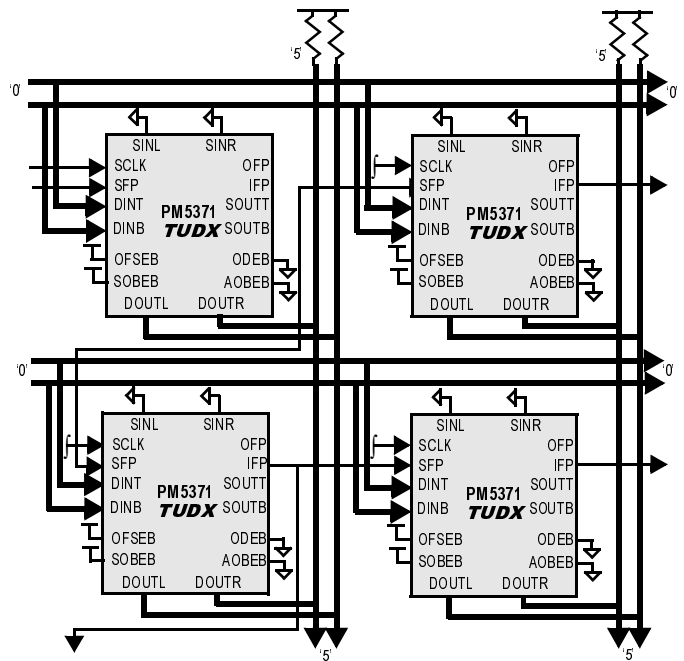

VT/TU Cross-Connect Switch

FEATURES

- Monolithic, SONET/SDH, single-stage, non-blocking array of time switches for cross-connecting SONET Virtual Tributaries (VTs) or SDH Tributary UNITS (TUs).
- Provides non-blocking switching between two STS-3 (STM-1) byte-serial input streams and two STS-3 (STM-1) byte-serial output streams.
- Operates from a single 19.44 MHz clock.
- Provides parity checking on input data busses and parity generation on output data busses.
- Allows programmable idle code insertion on a per-VT or per-TU basis.
- Permits switching of any combination of SONET VT1.5, VT2, VT3, VT6, or STS-1 channels. Permits switching of any combination of SDH TU11, TU12, TU2, or TU3 channels.
- Operates in conjunction with the PM5362 TUPP-PLUS VT/TU Payload Processor/Performance Monitor, which aligns SONET VTs or SDH TUs so they can be switched by the TUDX.
- Cascadable in a systolic or bussed manner to allow larger switching arrays to be implemented.
- Provides control outputs that are programmable on a per-timeslot basis to facilitate construction of larger switching arrays.
- Provides a generic 8-bit microprocessor bus interface for configuration, control, and status monitoring.
- Low power, +5 V, CMOS technology. Device has TTL-compatible inputs and outputs.
- Available in a 160-pin Plastic Quad Flat Pack (PQFP) (28 by 28 mm) package.

APPLICATIONS

- SONET/SDH Broadband Cross-Connects
- SONET/SDH Add/Drop Multiplexers
- SONET/SDH Terminal Multiplexers
- SONET/SDH Test Equipment

BLOCK DIAGRAM

VT/TU Cross-Connect Switch

TYPICAL APPLICATIONS

SYSTOLIC CROSS-CONNECT ARRAY

BUSSED CROSS-CONNECT ARRAY

TRIBUTARY ALIGNMENT USING PM5362 TUPP-PLUS

Head Office:
 PMC-Sierra, Inc.
 #105 - 8555 Baxter Place
 Burnaby, B.C. V5A 4V7
 Canada
 Tel: 604.415.6000
 Fax: 604.415.6200