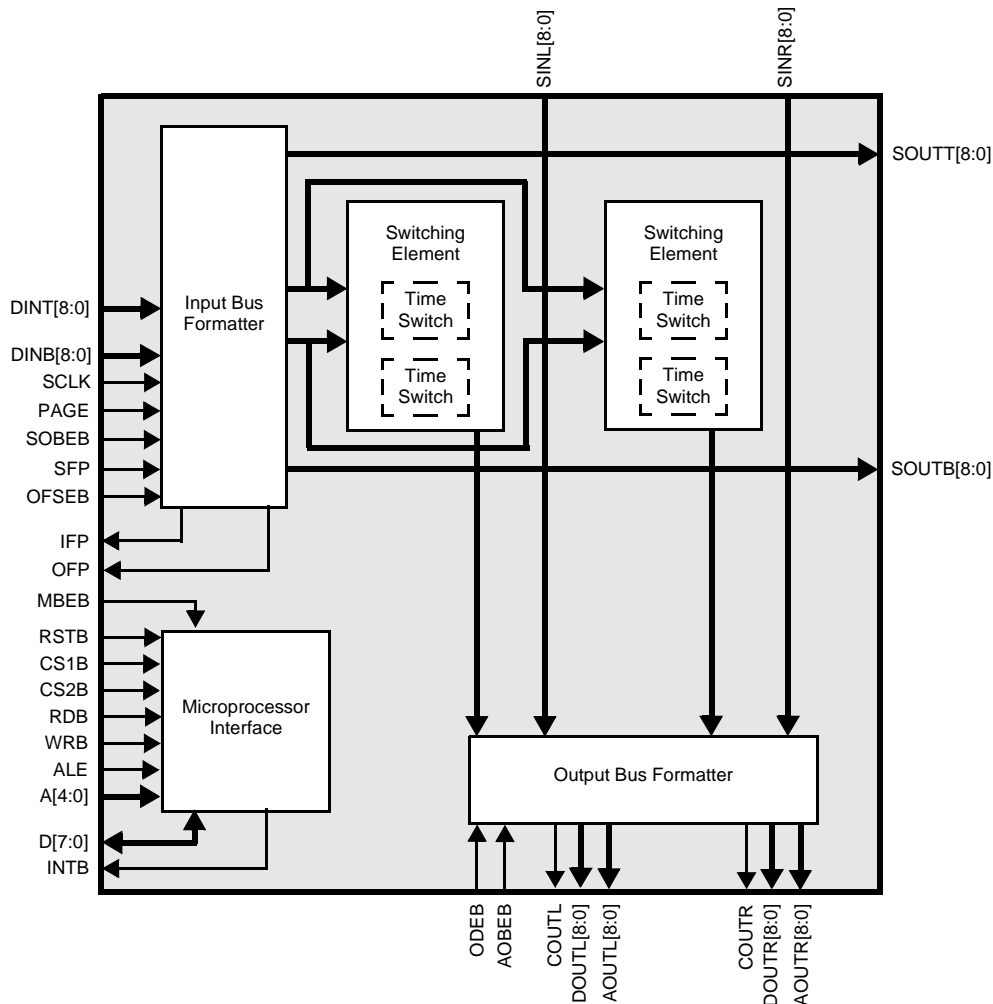

VT/TU Cross-Connect Switch

FEATURES

- Monolithic, SONET/SDH, single-stage, non-blocking array of time switches for cross-connecting SONET Virtual Tributaries (VTs) or SDH Tributary UNITS (TUs).
- Provides non-blocking switching between two STS-3 (STM-1) byte-serial input streams and two STS-3 (STM-1) byte-serial output streams.
- Operates from a single 19.44 MHz clock.
- Provides parity checking on input data busses and parity generation on output data busses.
- Allows programmable idle code insertion on a per-VT or per-TU basis.
- Permits switching of any combination of SONET VT1.5, VT2, VT3, VT6, or STS-1 channels. Permits switching of any combination of SDH TU11, TU12, TU2, or TU3 channels.
- Operates in conjunction with the PM5362 TUPP-PLUS VT/TU Payload Processor/Performance Monitor, which aligns SONET VTs or SDH TUs so they can be switched by the TUDX.
- Cascadable in a systolic or bussed manner to allow larger switching arrays to be implemented.
- Provides control outputs that are programmable on a per-timeslot basis to facilitate construction of larger switching arrays.
- Provides a generic 8-bit microprocessor bus interface for configuration, control, and status monitoring.
- Low power, +5 V, CMOS technology. Device has TTL-compatible inputs and outputs.
- Available in a 160-pin Plastic Quad Flat Pack (PQFP) (28 by 28 mm) package.

APPLICATIONS

- SONET/SDH Broadband Cross-Connects
- SONET/SDH Add/Drop Multiplexers
- SONET/SDH Terminal Multiplexers
- SONET/SDH Test Equipment

BLOCK DIAGRAM

VT/TU Cross-Connect Switch

TYPICAL APPLICATIONS

SYSTOLIC CROSS-CONNECT ARRAY

BUSSED CROSS-CONNECT ARRAY

TRIBUTARY ALIGNMENT USING PM5362 TUPP-PLUS

Head Office:
 PMC-Sierra, Inc.
 #105 - 8555 Baxter Place
 Burnaby, B.C. V5A 4V7
 Canada
 Tel: 604.415.6000
 Fax: 604.415.6200