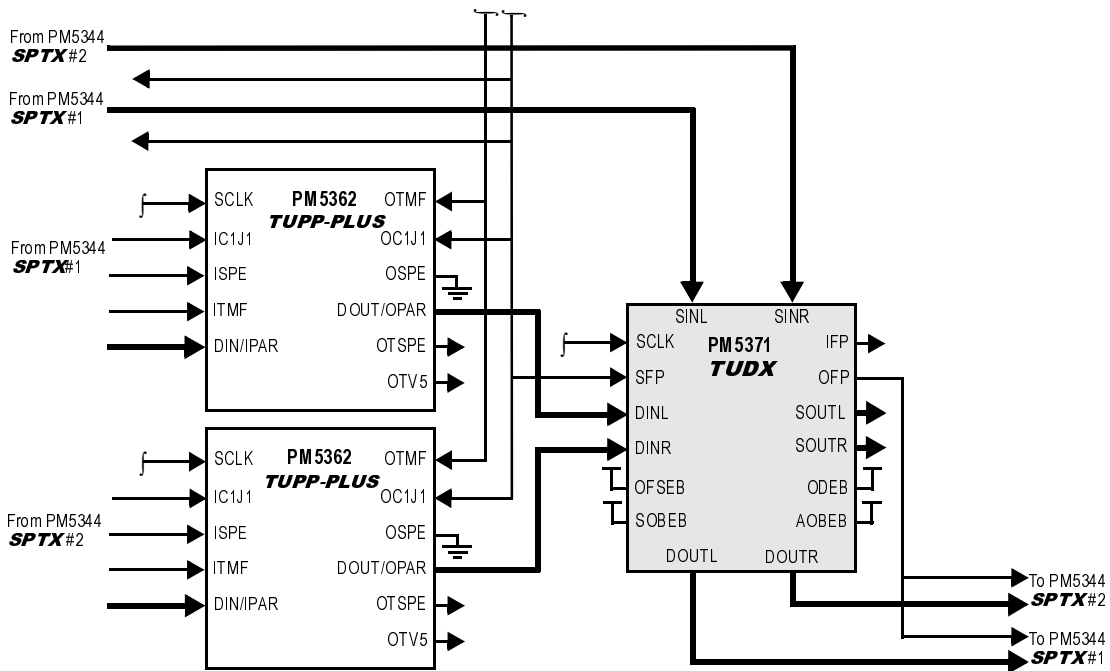

VT/TU Cross-Connect Switch

FEATURES

- Monolithic, SONET/SDH, single-stage, non-blocking array of time switches for cross-connecting SONET Virtual Tributaries (VTs) or SDH Tributary UNITS (TUs).
- Provides non-blocking switching between two STS-3 (STM-1) byte-serial input streams and two STS-3 (STM-1) byte-serial output streams.
- Operates from a single 19.44 MHz clock.
- Provides parity checking on input data busses and parity generation on output data busses.
- Allows programmable idle code insertion on a per-VT or per-TU basis.
- Permits switching of any combination of SONET VT1.5, VT2, VT3, VT6, or STS-1 channels. Permits switching of any combination of SDH TU11, TU12, TU2, or TU3 channels.
- Operates in conjunction with the PM5362 TUPP-PLUS VT/TU Payload Processor/Performance Monitor, which aligns SONET VTs or SDH TUs so they can be switched by the TUDX.
- Cascadable in a systolic or bussed manner to allow larger switching arrays to be implemented.
- Provides control outputs that are programmable on a per-timeslot basis to facilitate construction of larger switching arrays.
- Provides a generic 8-bit microprocessor bus interface for configuration, control, and status monitoring.
- Low power, +5 V, CMOS technology. Device has TTL-compatible inputs and outputs.
- Available in a 160-pin Plastic Quad Flat Pack (PQFP) (28 by 28 mm) package.

APPLICATIONS

- SONET/SDH Broadband Cross-Connects
- SONET/SDH Add/Drop Multiplexers
- SONET/SDH Terminal Multiplexers
- SONET/SDH Test Equipment

BLOCK DIAGRAM

VT/TU Cross-Connect Switch

TYPICAL APPLICATIONS

SYSTOLIC CROSS-CONNECT ARRAY

BUSSED CROSS-CONNECT ARRAY

TRIBUTARY ALIGNMENT USING PM5362 TUPP-PLUS

Head Office:
 PMC-Sierra, Inc.
 #105 - 8555 Baxter Place
 Burnaby, B.C. V5A 4V7
 Canada
 Tel: 604.415.6000
 Fax: 604.415.6200