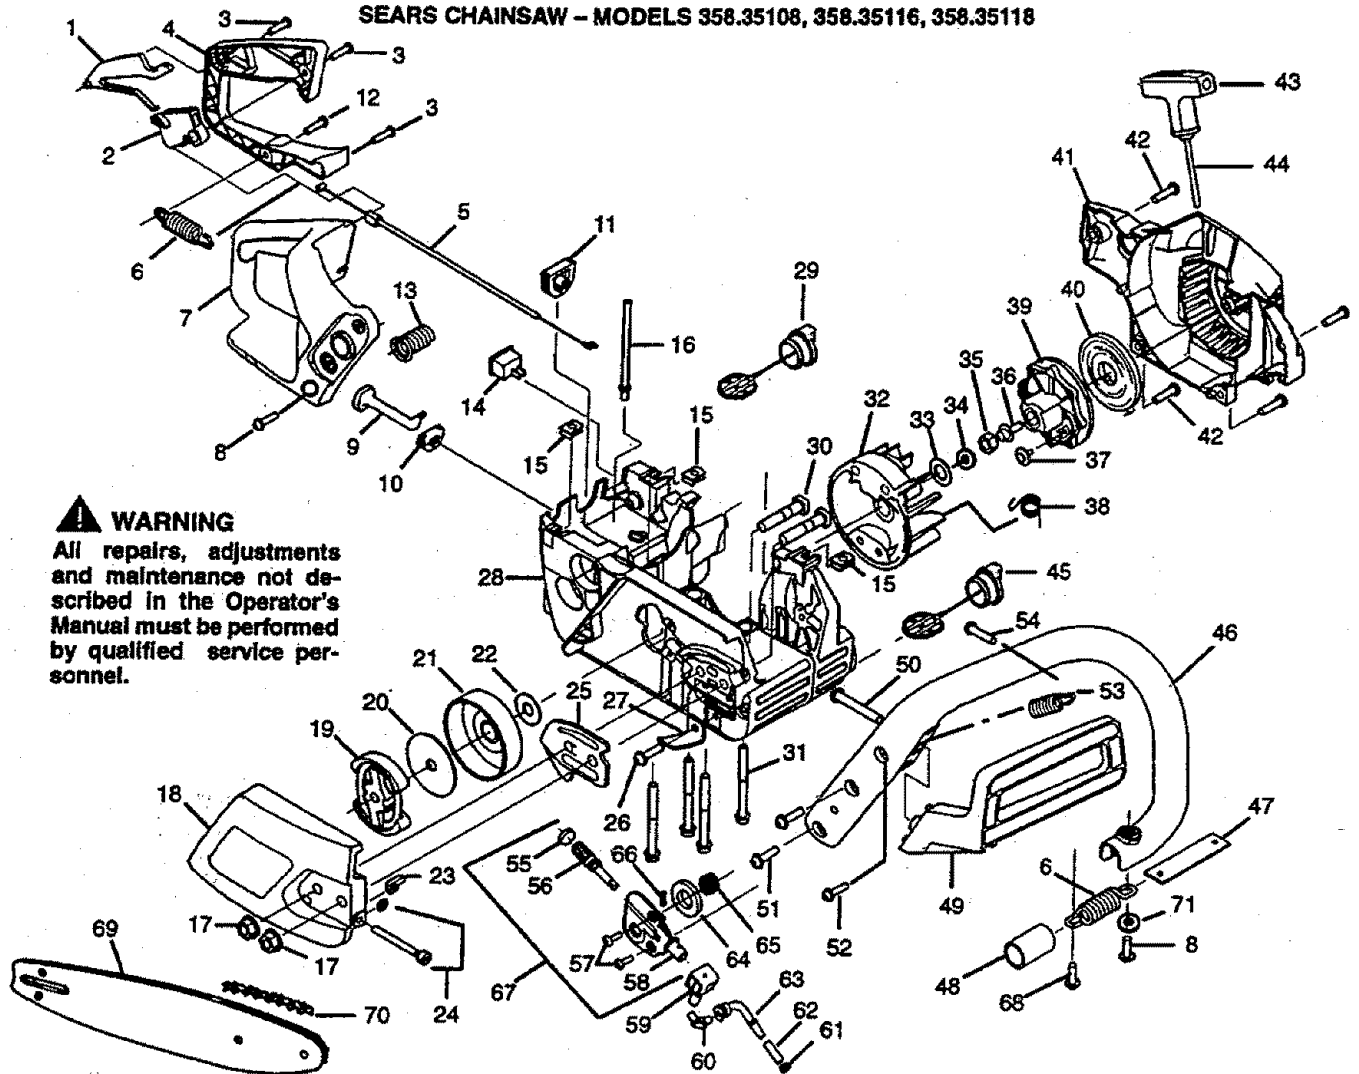

REPAIR PARTS

SEARS CHAINSAW - MODELS 358.35108, 358.35116, 358.35118

WARNING
All repairs, adjustments and maintenance not described in the Operator's Manual must be performed by qualified service personnel.

Ref.	Part No.	Description	Ref.	Part No.	Description	Ref.	Part No.	Description
1.	530-038988	Throttle Lockout	23.	530-016109	Pin-Bar Adjusting	48.	530-036142	Isolator Sleeve
2.	530-038987	Throttle Trigger	24.	530-069611	Bar Adjusting Kit	49.	530-038224	Handguard
3.	530-015906	Screw	25.	530-038238	w/Screw & Retainer	50.	530-016020	Screw
4.	530-047581	Cover-Rear Handle	26.	530-015905	Plate-Bar Mounting	51.	530-015843	Screw
5.	530-047602	Throttle Cable	27.	530-029850	Screw	52.	530-016009	Screw
6.	530-042082	Spring	28.	530-047600	Chain Catcher	53.	530-047934	Spring Ass'y.
7.	530-047582	Rear Handle	29.	530-047192	Chassis Ass'y.	54.	530-015875	Screw
8.	530-016018	Screw	30.	530-016133	Fuel Cap Ass'y.	55.	530-038546	Dust Plug
9.	530-047605	Choke Knob	31.	530-016132	Bolt-Bar	56.	530-038543	Gear Ass'y.
10.	530-049005	Grommet-Choke Knob	32.	530-039187	Screw	57.	530-016097	Screw
11.	530-047631	Grommet-Throttle	33.	530-400897	Flywheel Ass'y.	58.	530-037818	Oil Pump Body
12.	530-015886	Cable	34.	530-001717	Washer	59.	530-019206	Seal Block
13.	530-036962	Screw	35.	530-001717	Lockwasher	60.	530-038241	Fitting-Elbow
14.	530-037692	Spring Ass'y.	36.	530-016134	Nut	61.	530-030189	Plug-Oil Filter
15.	530-015922	Ignition Switch	37.	530-015920	Screw	62.	530-037821	Oil Filter
16.	530-069247	Nut-"U" Type	38.	530-016080	Screw	63.	530-038373	Pick-up Tube
17.	530-015917	Fuel Line Kit	39.	530-023817	Spring-Starter Dog	64.	530-019231	Dust Seal
18.	530-037803	(Large Dia.)	40.	530-037817	Starter Pulley	65.	530-037820	Worm Gear
19.	530-014949	Nut-Bar Mounting	41.	530-027531	Recoil Spring	66.	530-016138	Pin
20.	530-015611	Clutch Cover	42.	530-047974	Fan Housing	67.	530-069698	Oil Pump Kit
21.	530-047061	Clutch Ass'y.	43.	530-015892	Screw	68.	530-015843	Screw
22.	530-015907	Clutch Washer	44.	530-037485	Starter Handle	69.	71-36366	Bar-16"
		Clutch Drum Ass'y.	45.	530-069232	Rope Kit	70.	71-36374	Bar-18"
		w/Bearing	46.	530-010846	Oil Cap Ass'y.	71.	71-3629	Chain-16"
		Washer	47.	530-047583	Front Handle		71-3619	Chain-18"
				530-047608	Limiter Strap		530-015158	Washer-Flat