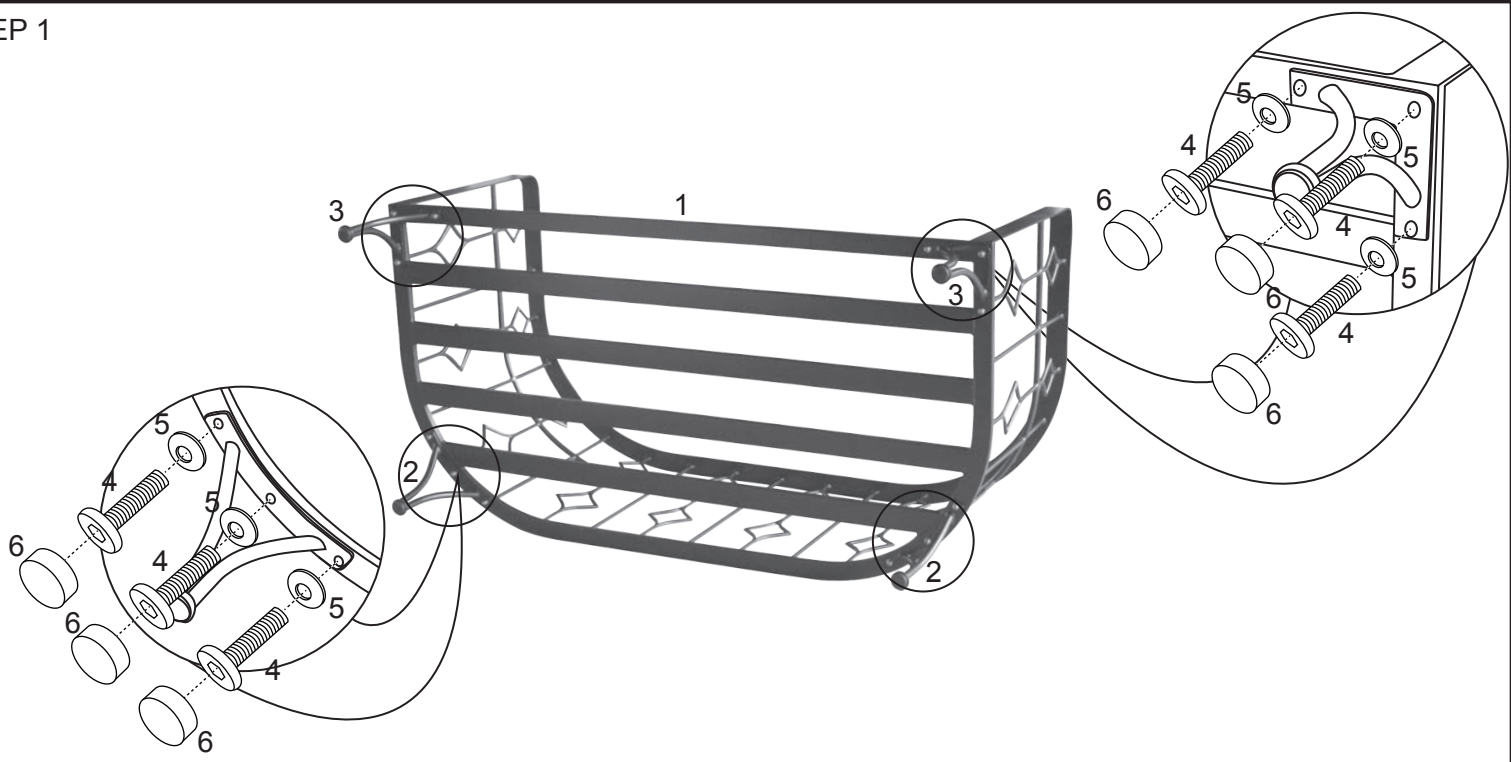

ATTENTION: THIS PRODUCT IS NOT FOR COMMERCIAL USE
INTENDED FOR RESIDENTIAL USE ONLY.

KSS928F

PARTS LIST

PART NO.	MATERIAL CODE	PART	Q'TY
1	62KSS928FB101	 SEAT ASSEMBLY	1
2	KSS928E-CS01	 REAR LEG	2
3	KSS928E-CS02	 FRONT LEG	2
4	17C33A0706001Y4	 BOLT M6*16	12
5	17FA05040301-Y4	 WASHER d6.5*D13*1.0	12

PART NO.	MATERIAL CODE	PART	Q'TY
6	18000337004	 BOLT CAP	12
7	17KAA0101----Y4	 HEX KEY WRENCH 4MM	1
8	61KSS928FX00001BA	 BACK CUSHION	2
9	61KSS928FY00001BA	 SEAT CUSHION	1
10	61KSS928FJ00001BA	 PILLOW	3

STEP 1