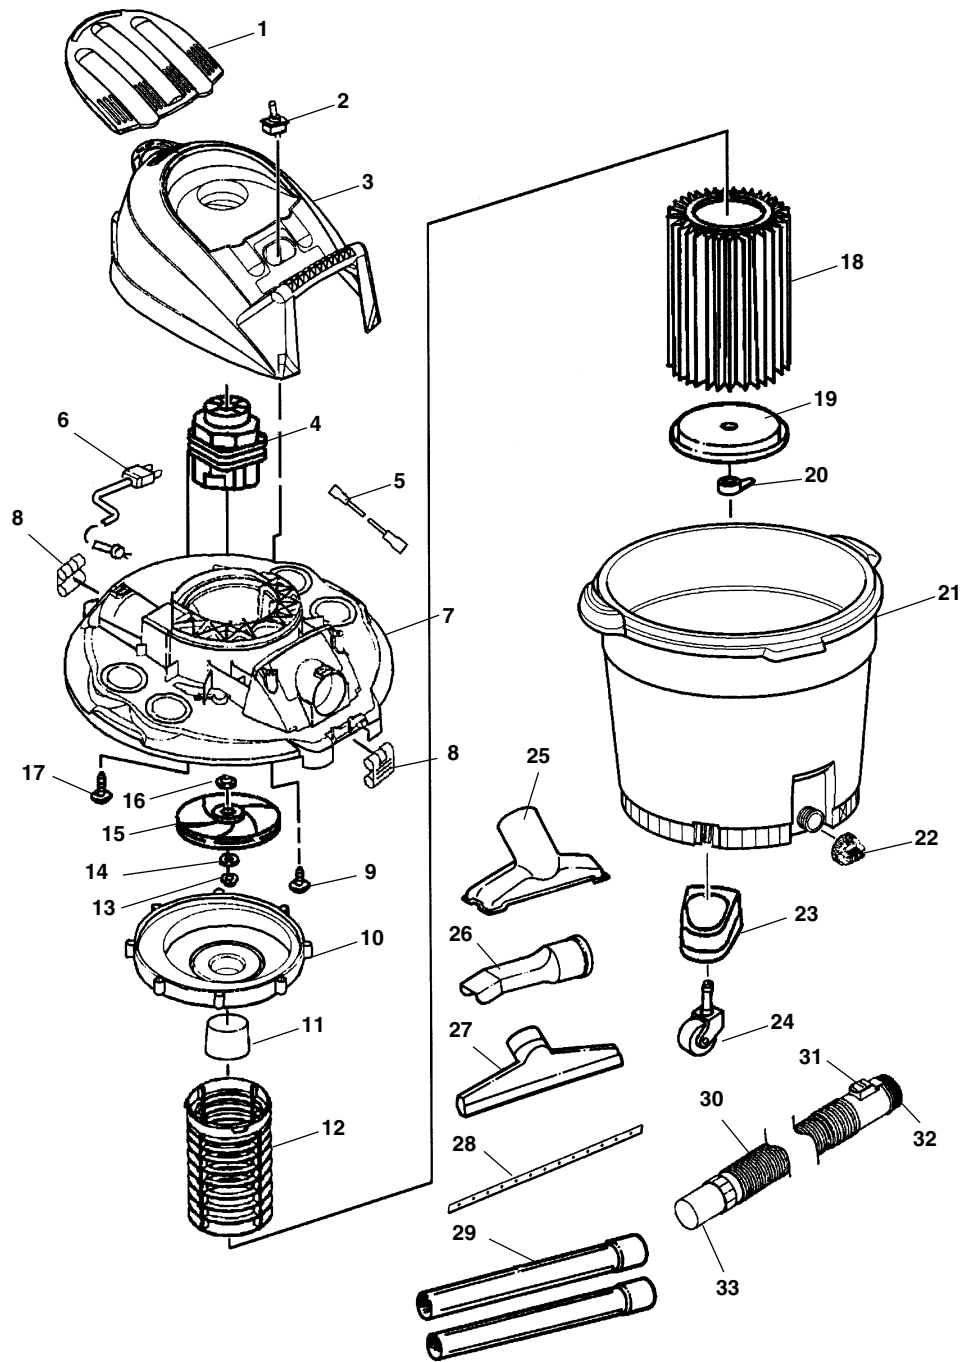

**NOTE: Order parts by Catalog Number only.  
DO NOT order by Reference Number.**

Ref. No.	Catalog No.	Description	Ref. No.	Catalog No.	Description	Ref. No.	Catalog No.	Description
1	12313	Toggle Switch	9	47872	Washer	17	12388	Foot Caster
2	12398	Cover Motor	10	12353	Nut Hex Flange 5/16" - 18	18	12298	Caster
3	12283	Motor Assembly (WD620)	11	12408	Plate Collector	19	72907	Utility Nozzle
	12288	Motor Assembly (WD935)	12	73472	Float	20	72937	Car Nozzle (WD935)
4	12483	Cord Assembly	13	73637	Filter Cage	21	72912	Wet/Squeegee Nozzle (WD935)
5	12403	Lid (WD620)	14	72947	Pleated Paper Filter	22	73562	Squeegee (WD935)
	12413	Lid (WD935)	15	47907	Filter Nut	23	72902	Extension Wand
6	73482	Screw Pan Head #10 x 3/4"	16	12448	Drum Assembly (WD620)	24	72897	7 Foot Hose
7	47862	Spacer		12453	Drum Assembly (WD935)			
8	12278	Blower Wheel (WD620)						
	12273	Blower Wheel (WD935)						

**NOTE: Order parts by Catalog Number only.  
DO NOT order by Reference Number.**

Ref. No.	Catalog No.	Description	Ref. No.	Catalog No.	Description	Ref. No.	Catalog No.	Description
1	12373	Cap Trim	12	73637	Filter Cage	23	12388	Foot Caster
2	47832	Toggle Switch	13	12353	Nut Hex Flange 5/16" - 18	24	12293	Caster
3	12363	Cover Motor	14	47872	Washer	25	72907	Utility Nozzle
4	12463	Motor Assembly	15	96537	Blower Wheel	26	72937	Car Nozzle
5	12328	Lead Assembly	16	47862	Spacer	27	72912	Wet/Squeegee Nozzle
6	12488	Cord Assembly	17	12338	Screw 10 x 1 1/4"	28	73562	Squeegee
7	12393	Lid 12 Gal (WD1245)	18	72947	Pleated Paper Filter	29	72902	Extension Wand
	12378	Lid 16 Gal (WD1635)	19	12303	Plate Filter	30	96577	Hose 2 1/2" x 7' Locking
8	83742	Latch Drum (WD1635)	20	47907	Filter Nut	31	96572	Spring Tab
9	12333	Screw 10 x 3/4"	21	12433	Drum w/Graphics (WD1245)	32	83722	End Hose Interlock
10	12458	Collector Assembly		12348	Drum w/Graphics (WD1635)	33	83712	Adapter Hose
11	73472	Float	22	73737	Drain Cap			