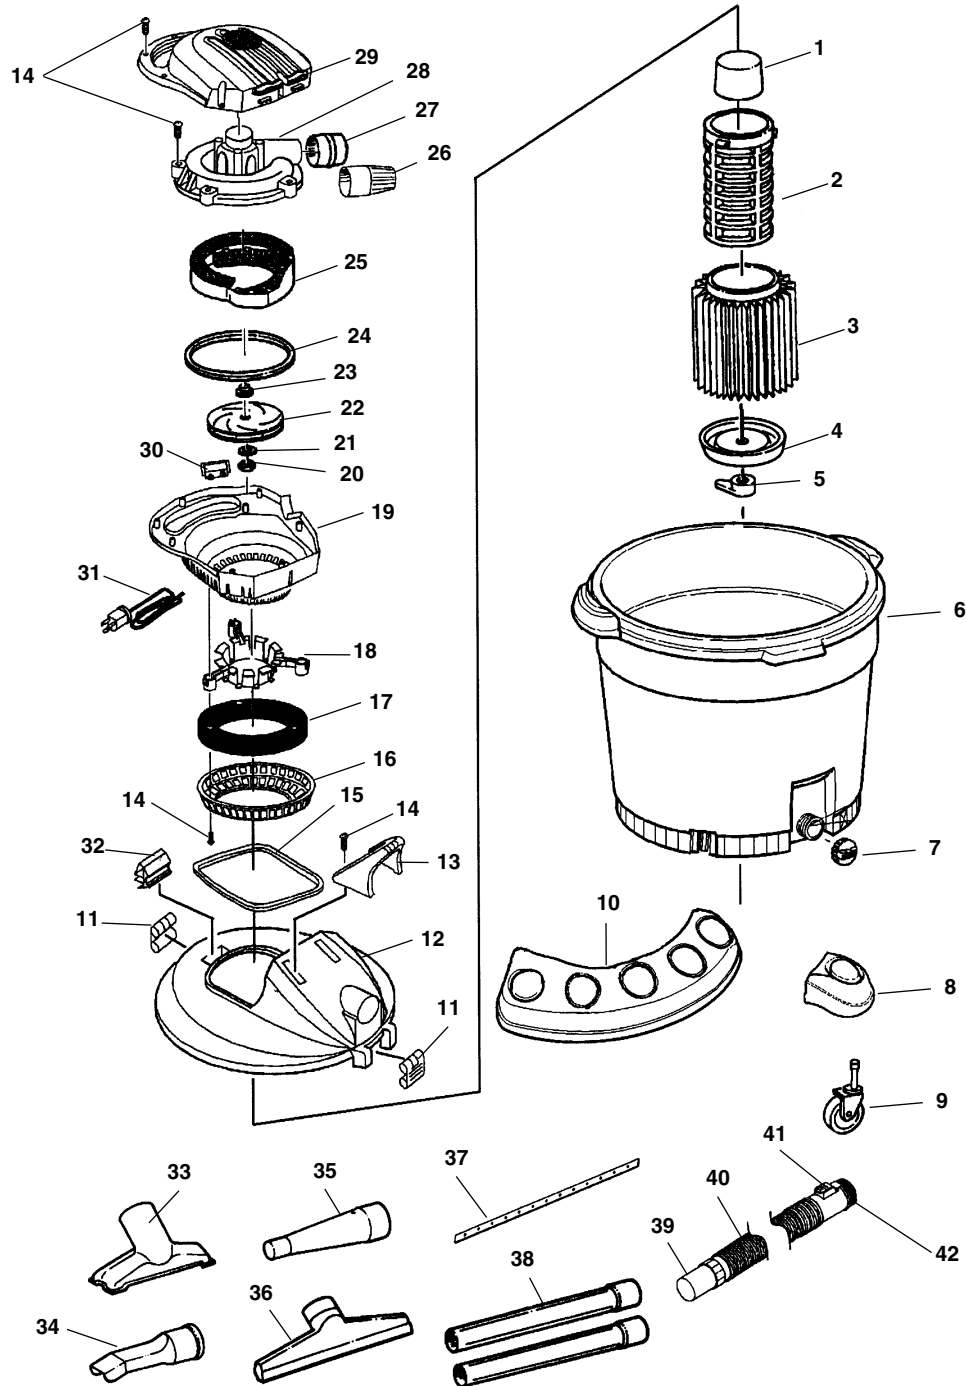

**NOTE: Order parts by Catalog Number only.  
DO NOT order by Reference Number.**

Ref. No.	Catalog No.	Description	Ref. No.	Catalog No.	Description	Ref. No.	Catalog No.	Description
1	73472	Float	15	83767	Pull Handle	29	83707	Male-Male Adapter
2	73637	Filter Cage	16	83772	Intake Shield	30	83812	Motor Cover
3	72947	VT 4000 Filter	17	83777	Foam Pad	31	72907	VT 2509 Utility Nozzle
4	47907	Filter Nut	18	83782	Foam Pad Holder	32	72937	VT 2503 Car Nozzle
5	73752	Drum w/Handles	19	83787	20 Ft. Cord Assembly	33	72892	VT 2506 Blower Nozzle
6	73737	Drain Cap	20	83792	Detachable Lid	34	72912	VT 2510 Wet Nozzle
7	87357	All Terrain Wheel	21	83797	Switch	35	83712	Adapter Hose
8	89012	Base Drum	22	47297	Hex Nut Flange 1/4" - 20	36	83727	Loc Hose 2 1/2" x 7'
9	73627	Twin Wh. Caste	23	47872	Washer	37	83717	Spring Tab
10	83747	Drum Latch	24	73507	Blower Wheel	38	83722	End Hose Inter
11	83752	Lid	25	47862	Spacer	39	73562	Squeegee
12	83757	Power Head. Latch	26	73582	Collector Gasket	40	72902	VT 2508 Ext. Wand
13	83762	Gasket Lid	27	83802	Blowing Diffuser			
14	73482	Screw 10 x 3/4"	28	83807	Motor & Collector			