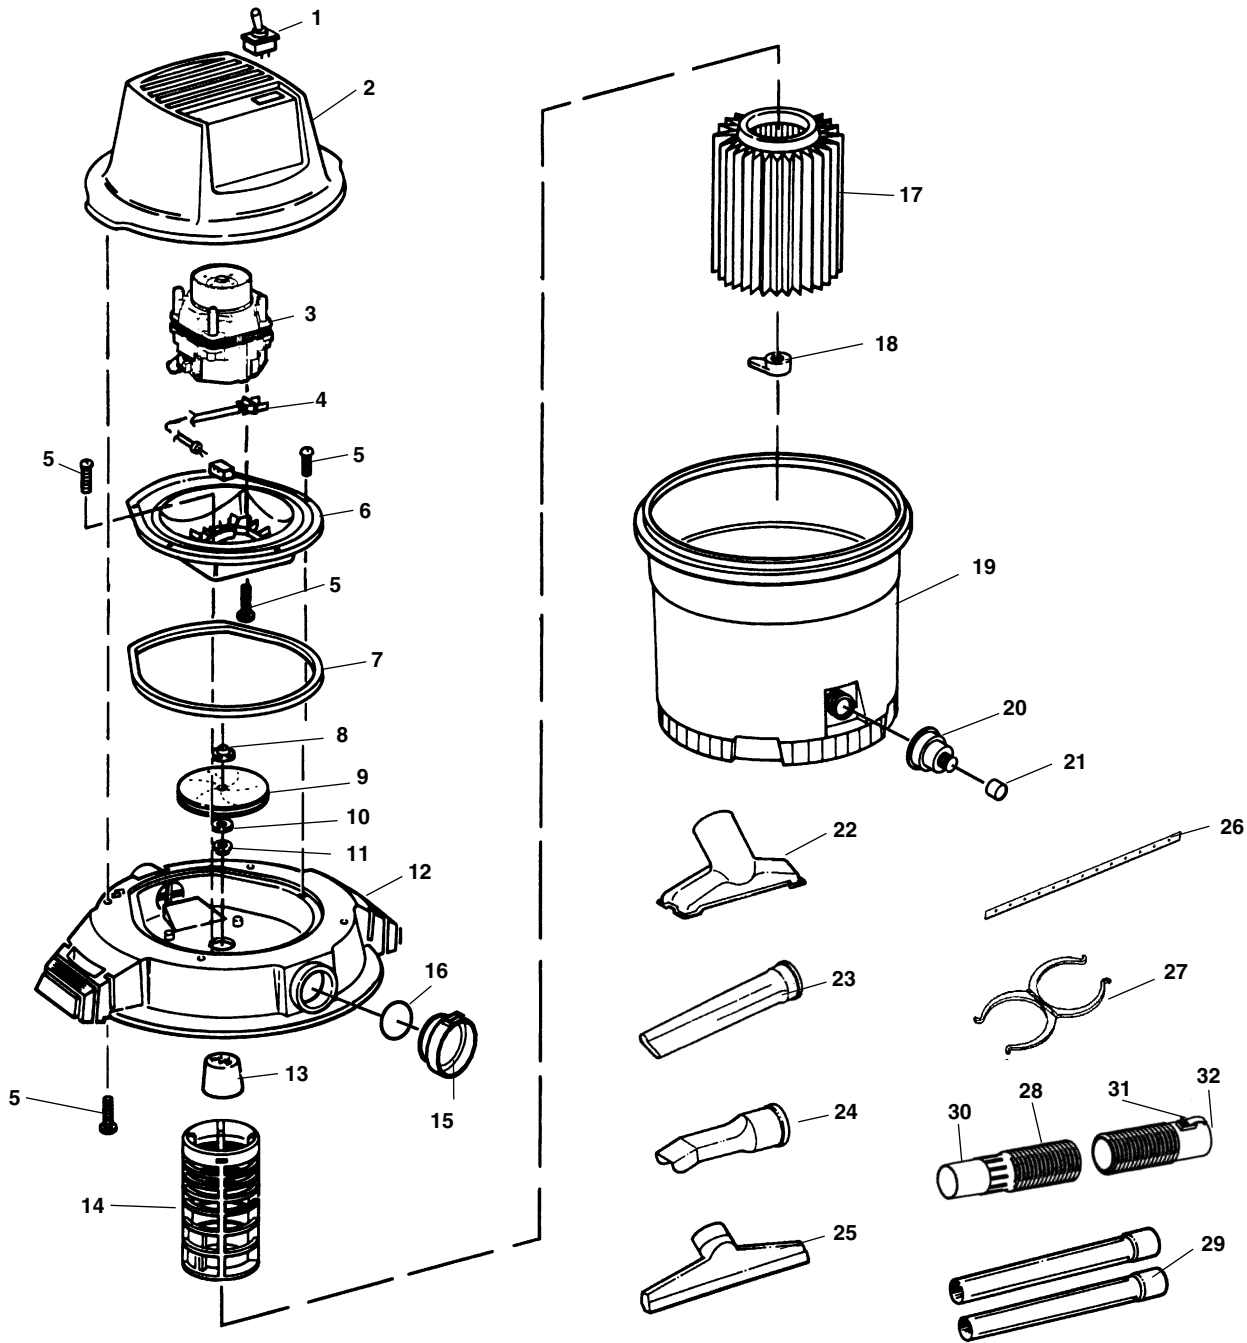

**NOTE: Order parts by Catalog Number only.
DO NOT order by Reference Number.**

Ref. No.	Catalog No.	Description	Ref. No.	Catalog No.	Description	Ref. No.	Catalog No.	Description
1	47832	Toggle Switch	12	73677	Lid	23	72932	VT 2502 Crevice Nozzle
2	73652	Motor Cover	13	73472	Float	24	72937	VT 2503 Car Nozzle
3	73757	Motor	14	73637	Filter Cage	25	72912	VT 2510 Wet Nozzle
4	73602	Cord w/Plug	15	83732	Adapter Hose Lock (WD1730)	26	73562	Squeegee
5	73487	Pan Head. 10 x 3/4"	16	83737	O-Ring (WD1730)	27	73502	Hose Lock
6	73662	Collector	17	72952	Stage 2 Filter VF 5000	28	83727	Loc Hose 2 1/2" x 7' (WD1730)
7	47857	Gasket Lid	18	47907	Filter Nut	29	72902	VT 2508 Wands
8	47862	Spacer	19	73747	Dust Drum	30	83712	Adapter Hose
9	73507	Blower Wheel	20	83817	Adapter Hose to Dr.	31	83717	Spring Tab
10	47872	Washer	21	83822	Cap	32	83722	End Hose Interlock
11	47297	Hex Nut 1/4" - 20	22	72907	VT 2509 Utility Hose