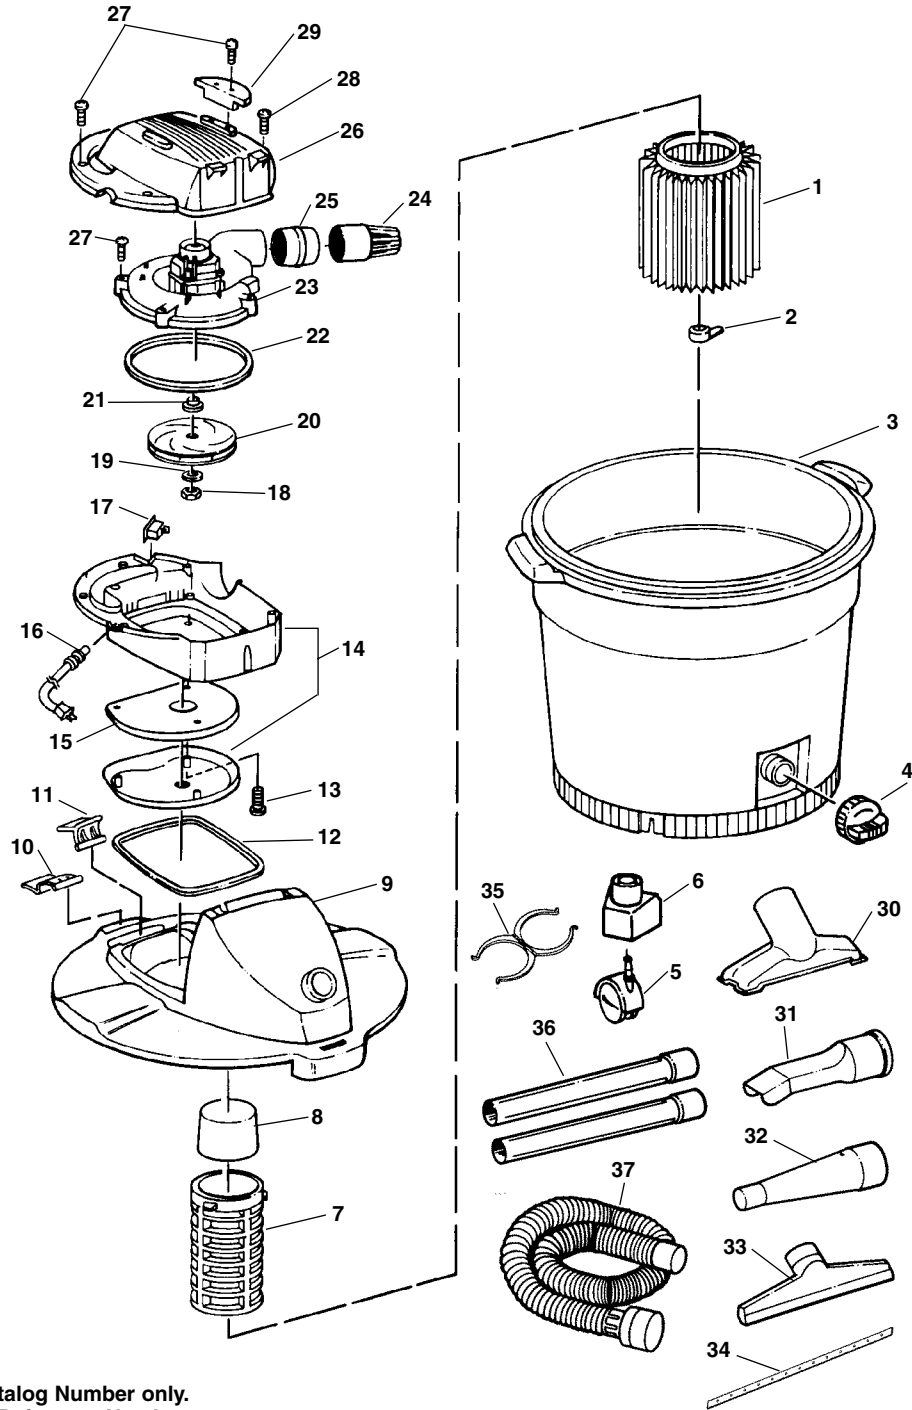

**NOTE: Order parts by Catalog Number only.
DO NOT order by Reference Number.**

Ref. No.	Catalog No.	Description	Ref. No.	Catalog No.	Description	Ref. No.	Catalog No.	Description
1	72947	Filter	14	73577	Intake Shield/Lid	26	73607	Motor Cover
2	47907	Filter Nut	15	73572	Foam Pad	27	73482	Screw #10 x 3/4"
3	73752	Drum	16	73597	Power Cord	28	73787	Screw #8 x 1/2"
4	73737	Drain Cap	17	73682	Switch	29	73772	Cord Wrap
5	73627	Twin Wheel Caster	18	47297	Nut-Hex Flange 1/4" - 20	30	72907	Utility Nozzle
6	73782	Caster Foot	19	47872	Washer	31	72937	Car Nozzle
7	73637	Filter Cage	20	73507	Blower Wheel	32	72892	Blower Nozzle
8	73472	Float	21	47862	Spacer	33	72912	Wet Nozzle
9	73467	Lid	22	73582	Collector Gasket	34	73562	Squeegee
10	73612	Drum Latch	23	73587	Motor/Collector	35	73497	Hose Lock
11	73617	Power Head Latch	24	73622	Diffuser	36	72902	Extension Wands
12	73657	Lid Gasket	25	73632	Male-Male Adapter	37	72897	Hose 2 1/2" x 7'
13	73482	Screw #10 x 3/4"