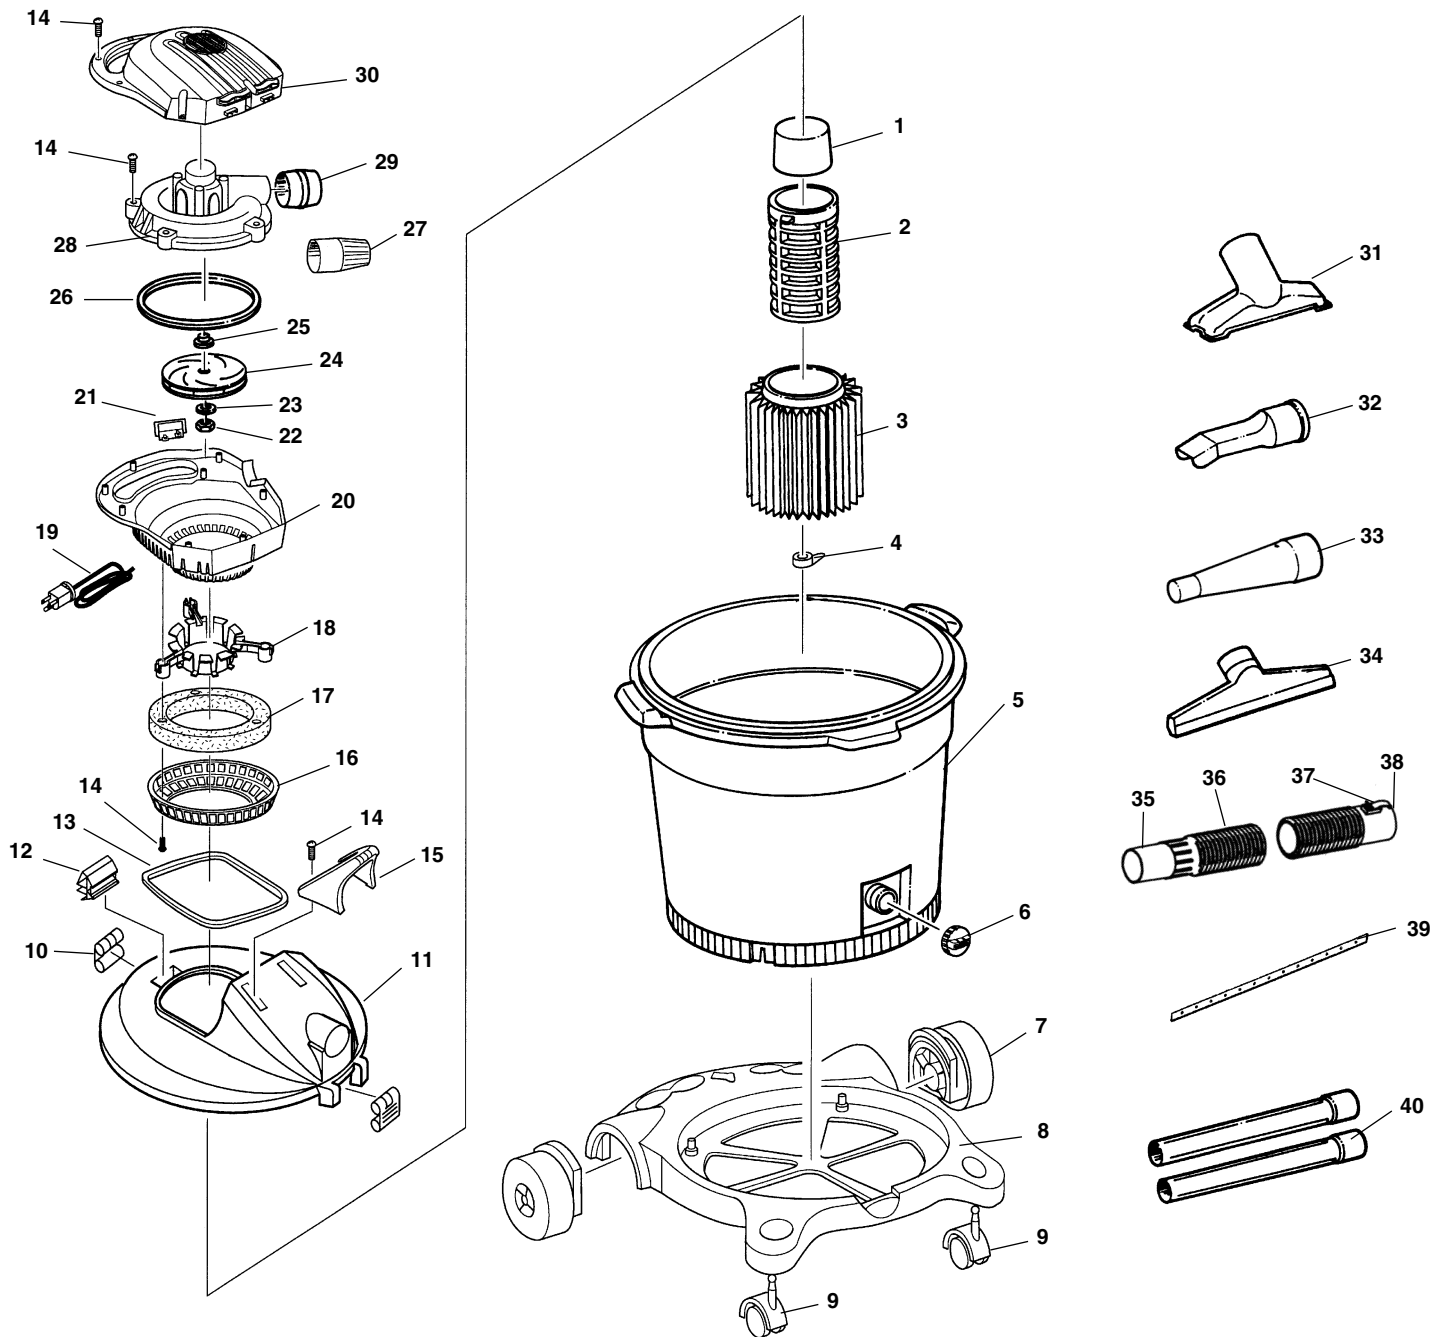

**NOTE: Order parts by Catalog Number only.
DO NOT order by Reference Number.**

Ref. No.	Catalog No.	Description	Ref. No.	Catalog No.	Description	Ref. No.	Catalog No.	Description
1	73472	Float	15	83767	Pull Handle	29	83707	Male-Male Adapter
2	73637	Filter Cage	16	83772	Intake Shield	30	83812	Motor Cover
3	72947	VT 4000 Filter	17	83777	Foam Pad	31	72907	VT 2509 Utility Nozzle
4	47907	Filter Nut	18	83782	Foam Pad Holder	32	72937	VT 2503 Car Nozzle
5	73752	Drum w/Handles	19	83787	20 Ft. Cord Assembly	33	72892	VT 2506 Blower Nozzle
6	73737	Drain Cap	20	83792	Detachable Lid	34	72912	VT 2510 Wet Nozzle
7	87357	All Terrain Wheel	21	83797	Switch	35	83712	Adapter Hose
8	89012	Base Drum	22	47297	Hex Nut Flange 1/4" - 20	36	83727	Loc Hose 2 1/2" x 7'
9	73627	Twin Wh. Caste	23	47872	Washer	37	83717	Spring Tab
10	83747	Drum Latch	24	73507	Blower Wheel	38	83722	End Hose Inter
11	83752	Lid	25	47862	Spacer	39	73562	Squeegee
12	83757	Power Head. Latch	26	73582	Collector Gasket	40	72902	VT 2508 Ext. Wand
13	83762	Gasket Lid	27	83802	Blowing Diffuser			
14	73482	Screw 10 x 3/4"	28	83807	Motor & Collector