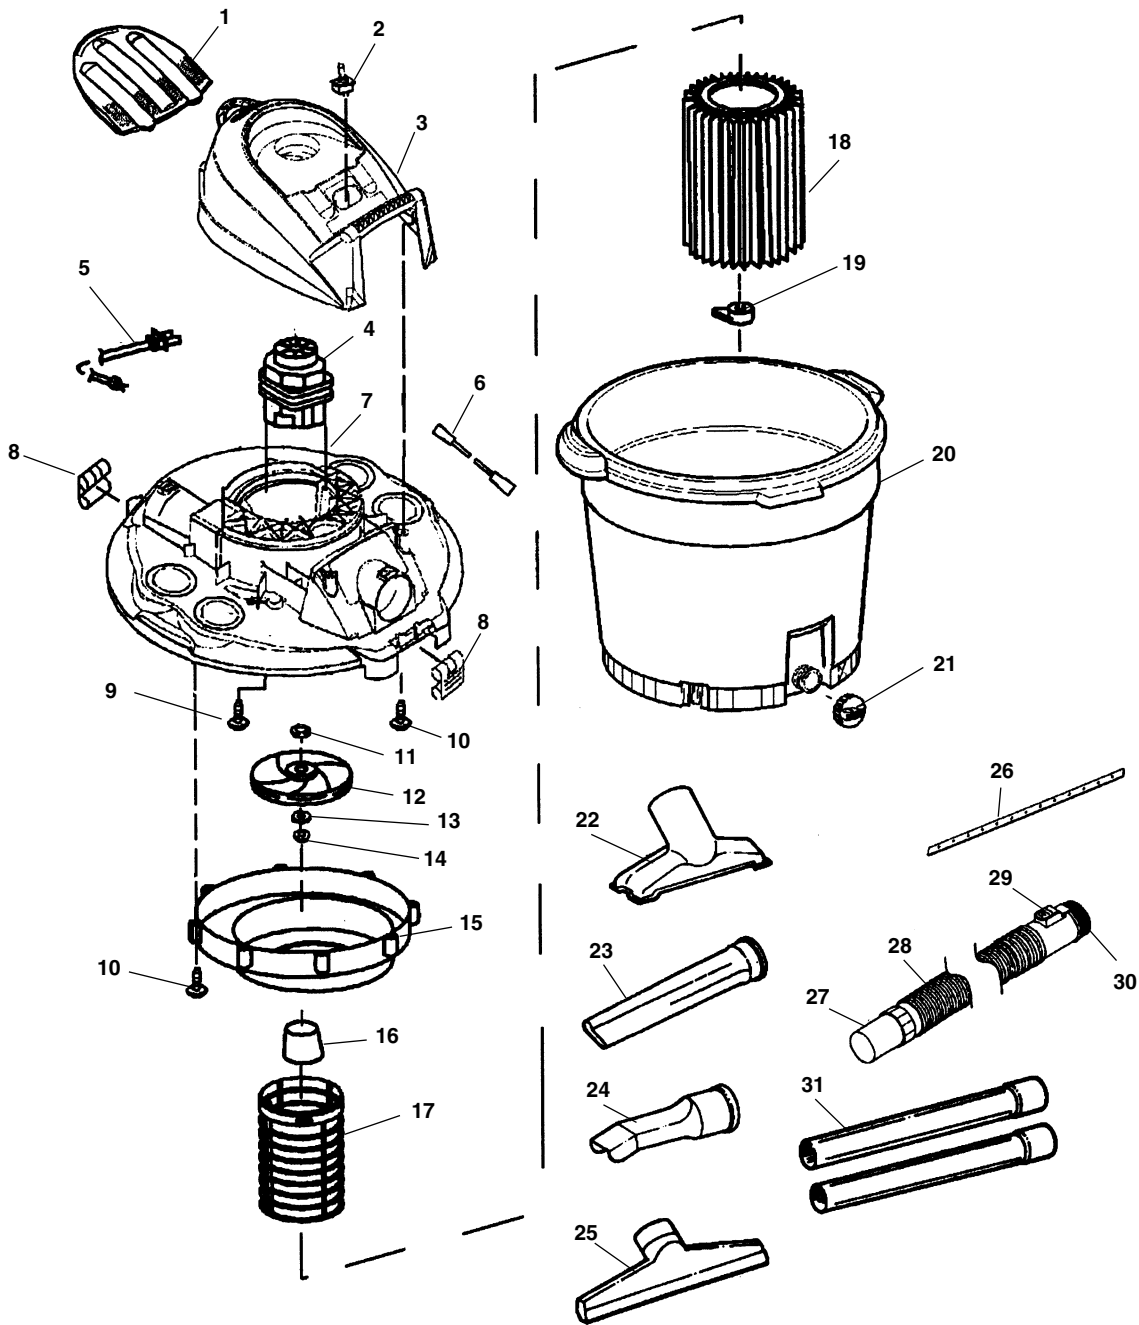

**NOTE: Order parts by Catalog Number only.  
DO NOT order by Reference Number.**

Ref. No.	Catalog No.	Description	Ref. No.	Catalog No.	Description	Ref. No.	Catalog No.	Description
1	47832	Toggle Switch	12	73677	Lid	23	72932	VT 2502 Crevice Nozzle
2	73652	Motor Cover	13	73472	Float	24	72937	VT 2503 Car Nozzle
3	73757	Motor	14	73637	Filter Cage	25	72912	VT 2510 Wet Nozzle
4	73602	Cord w/Plug	15	83732	Adapter Hose Lock (WD1730)	26	73562	Squeegee
5	73487	Pan Head. 10 x 3/4"	16	83737	O-Ring (WD1730)	27	73502	Hose Lock
6	73662	Collector	17	72952	Stage 2 Filter VF 5000	28	83727	Loc Hose 2 1/2" x 7' (WD1730)
7	47857	Gasket Lid	18	47907	Filter Nut	29	72902	VT 2508 Wands
8	47862	Spacer	19	73747	Dust Drum	30	83712	Adapter Hose
9	73507	Blower Wheel	20	83817	Adapter Hose to Dr.	31	83717	Spring Tab
10	47872	Washer	21	83822	Cap	32	83722	End Hose Interlock
11	47297	Hex Nut 1/4" - 20	22	72907	VT 2509 Utility Hose			

**NOTE: Order parts by Catalog Number only.  
DO NOT order by Reference Number.**

Ref. No.	Catalog No.	Description	Ref. No.	Catalog No.	Description
1	73547	Handle	8	73552	Caster Foot
2	73542	Handle Bracket	9	73557	Caster
3	73532	Left Leg	10	73527	Cradle, Right
4	34245	Retaining Ring 1/2"	11	73537	Right Leg
5	73487	10" Wheel	12	73482	Screw #10 x 3/4"
6	73517	Axle	13	73452	Tote
7	73522	Cradle, Left	14	73462	Hardware Kit (Not Shown)