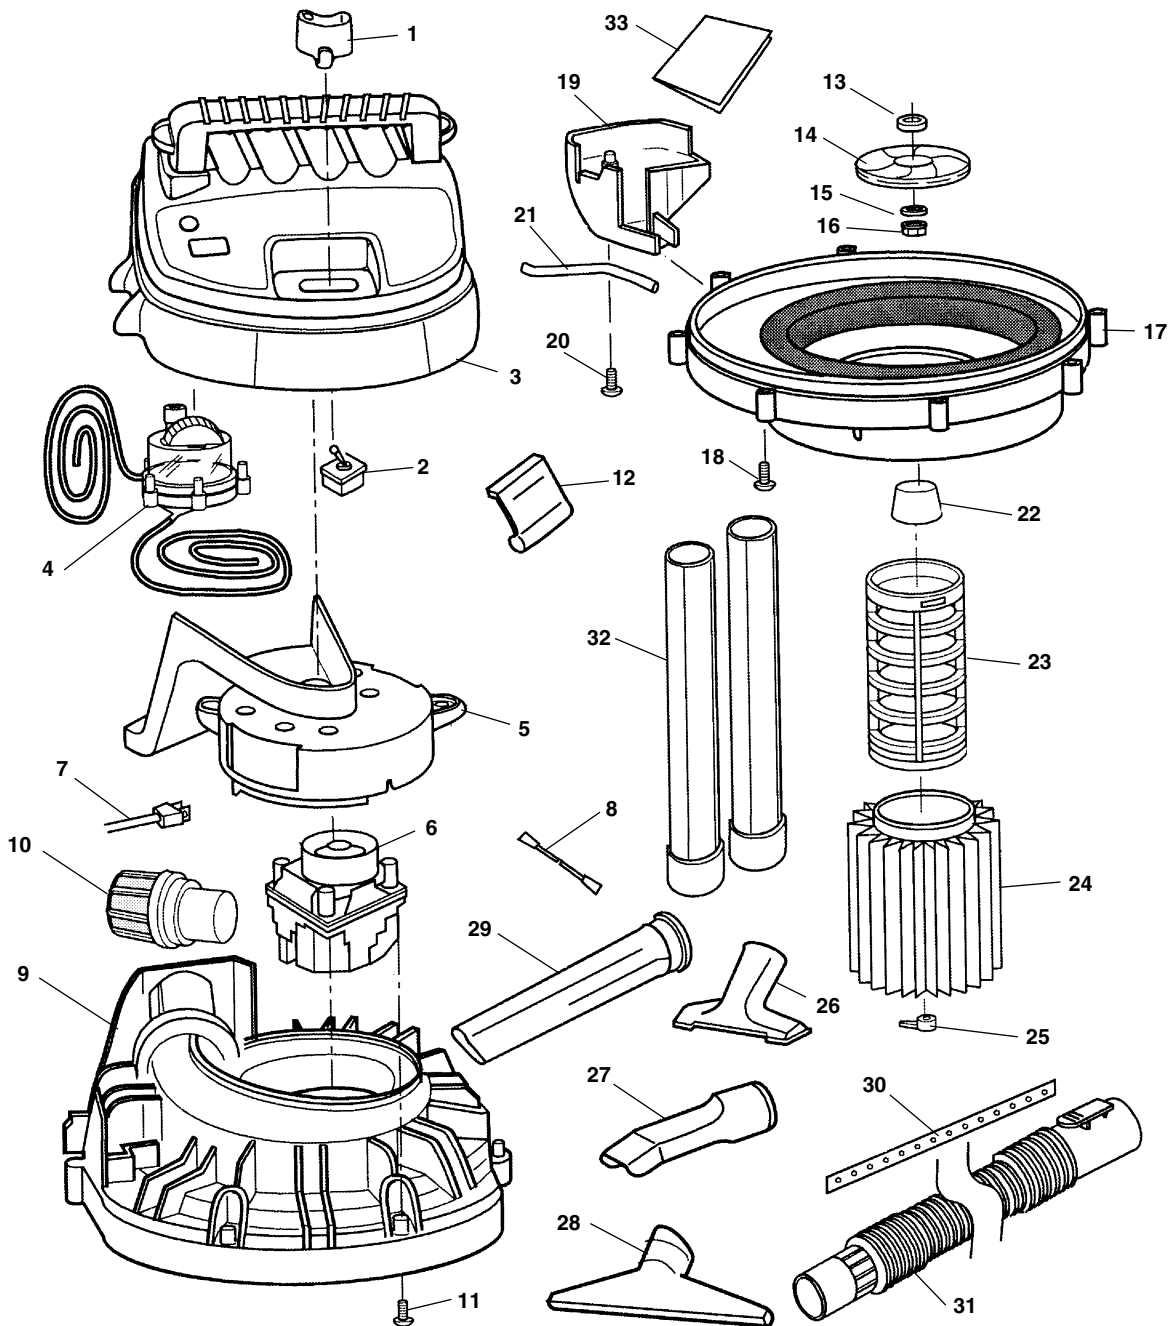

Vac Assembly

**NOTE: Order parts by Catalog Number only.
DO NOT order by Reference Number.**

Ref. No.	Catalog No.	Description	Ref. No.	Catalog No.	Description	Ref. No.	Catalog No.	Description
1	19818	Actuator Switch	11	12338	Screw PN Serr TY AB 10 x 1 1/4"	23	73637	Filter Cage
2	12313	Toggle Switch	12	83742	Latch Drum	24	72952	2-Stage Fine Dust Filter
3	20463	Cover Motor Assembly	13	23693	Latch Drum/WD1950	25	47907	Filter Nut
4	23678	Cover Motor Assembly/WD1950	14	47862	Spacer	26	72907	Utility Nozzle
5	19823	Filter Indicator	15	73507	Blower Wheel	27	72937	Car Nozzle
6	19838	Duct Motor Exhaust	16	20043	Washer	28	72912	Wet/Squeegee Nozzle
7	12443	Motor Assembly	17	12353	Nut Hex Flange 5/16" - 18	29	72932	Crevice Tool
8	23683	Motor Assembly/WD1950	18	19863	Collector Assembly	30	73562	Squeegee
9	19843	Cord with Terminals	19	12333	Screw PN Serr TY AB 10 x 3/4"	31	19888	Hose Assembly 2.5" x 7' Locking
10	20468	Lead Wire Assembly	20	20473	Tube Cover	—	72902	Extension Wand
11	19848	Lid Assembly	21	19868	Screw Pan Hd. Rec TY AB 10 x 2 1/2"	—	23743	Disposable Filter Bags
12	23688	Lid Assembly/WD1950	22	19878	Tubing Vinyl			
13	72927	Noise Muffler		19883	Floater