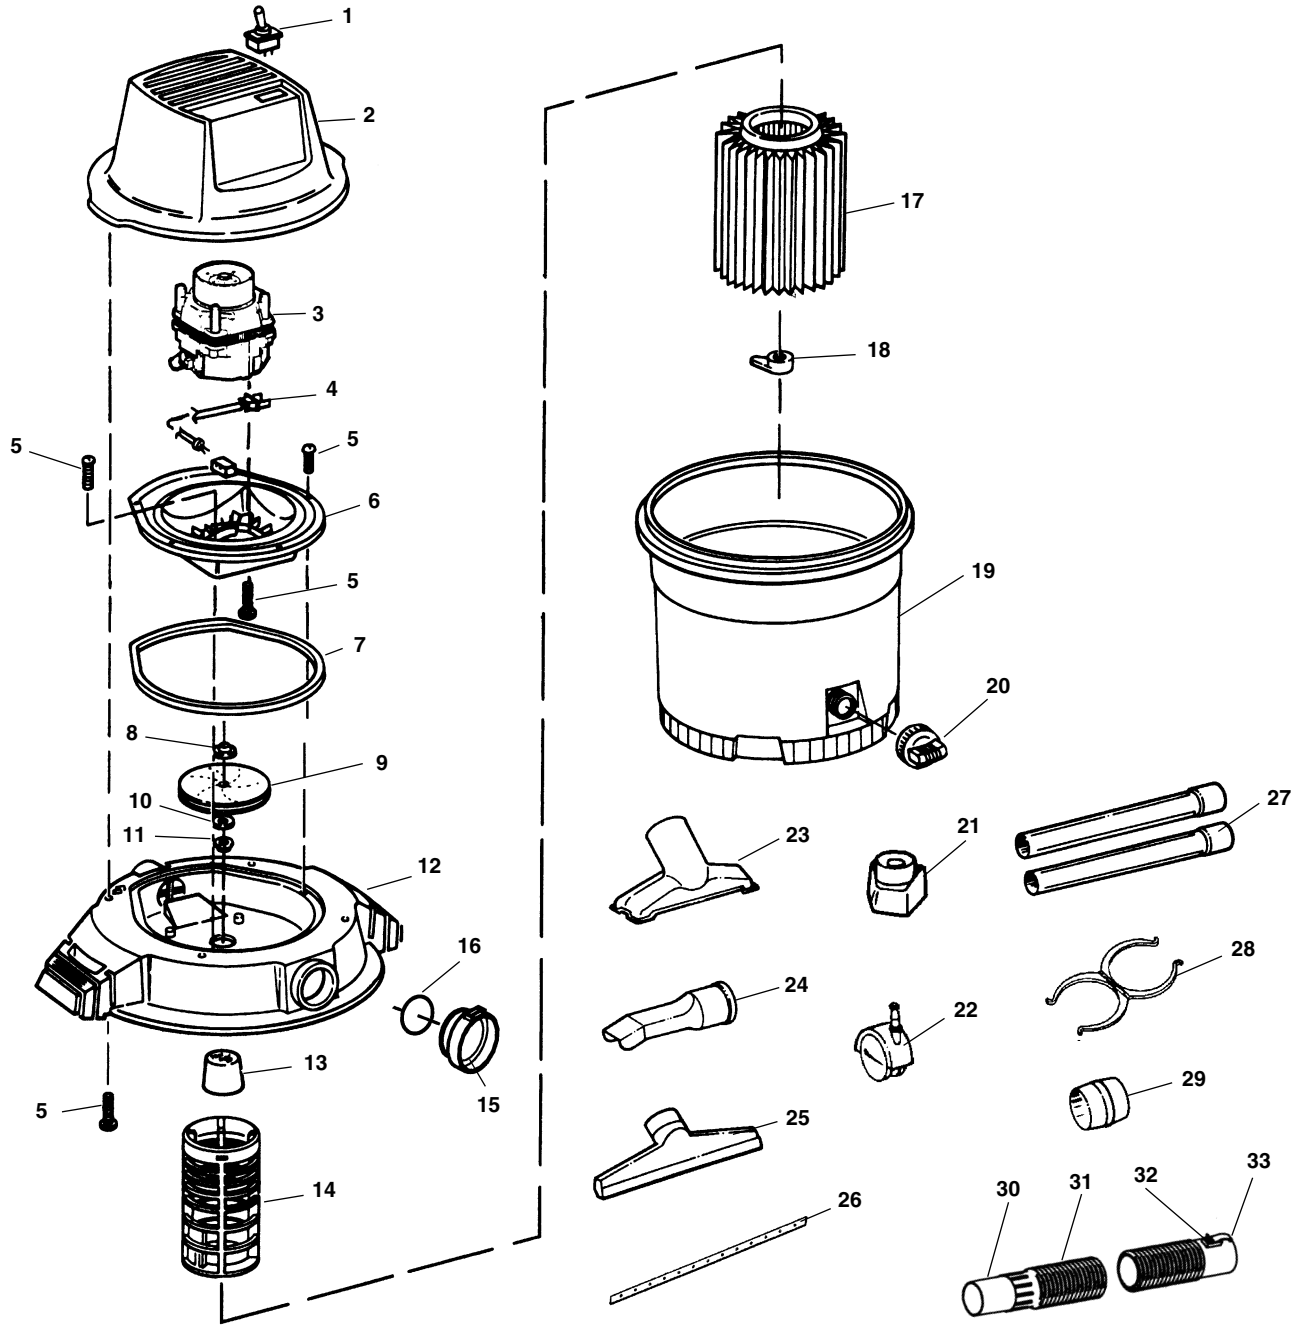

**NOTE: Order parts by Catalog Number only.  
DO NOT order by Reference Number.**

Ref. No.	Catalog No.	Description	Ref. No.	Catalog No.	Description	Ref. No.	Catalog No.	Description
1	12313	Toggle Switch	9	47872	Washer	17	12388	Foot Caster
2	12398	Cover Motor	10	12353	Nut Hex Flange 5/16" - 18	18	12298	Caster
3	12283	Motor Assembly (WD620)	11	12408	Plate Collector	19	72907	Utility Nozzle
	12288	Motor Assembly (WD935)	12	73472	Float	20	72937	Car Nozzle (WD935)
4	12483	Cord Assembly	13	73637	Filter Cage	21	72912	Wet/Squeegee Nozzle (WD935)
5	12403	Lid (WD620)	14	72947	Pleated Paper Filter	22	73562	Squeegee (WD935)
	12413	Lid (WD935)	15	47907	Filter Nut	23	72902	Extension Wand
6	73482	Screw Pan Head #10 x 3/4"	16	12448	Drum Assembly (WD620)	24	72897	7 Foot Hose
7	47862	Spacer		12453	Drum Assembly (WD935)			
8	12278	Blower Wheel (WD620)						
	12273	Blower Wheel (WD935)						

**NOTE: Order parts by Catalog Number only.  
DO NOT order by Reference Number.**

Ref. No.	Catalog No.	Description	Ref. No.	Catalog No.	Description	Ref. No.	Catalog No.	Description
1	47832	Toggle Switch	13	73472	Float	23	72907	VT 2509 Utility Nozzle
2	73652	Motor Cover	14	73637	Filter Cage	24	72937	VT 2503 Car Nozzle
3	73687	Motor	15	83732	Adapter Hose Lock	25	72912	VT 2510 Wet Nozzle
4	73592	Cord with Plug	16	83737	O-Ring	26	73562	Squeegee
5	73482	Screw 10 x 3/4"	17	72947	VT 4000 Filter	27	72902	VT 2508 Ext. Wand
6	73667	Collector	18	47907	Filter Nut	28	73502	Hose Lock
7	47857	Lid Gasket	19	73742	Dust Drum (WD1200)	29	83707	Male-Male Adapter
8	47862	Spacer		73747	Dust Drum	30	83712	Adapter Hose
9	73507	Blower Wheel	20	73737	Drain Cap	31	83727	Locking Hose
10	47872	Washer	21	83742	Caster with Storage	32	83717	Spring Tab
11	47297	Hex Nut 1/4" - 20	22	73627	Twin Wheel Caster	33	83722	End Hose Int. Lock
12	73672	Lid						