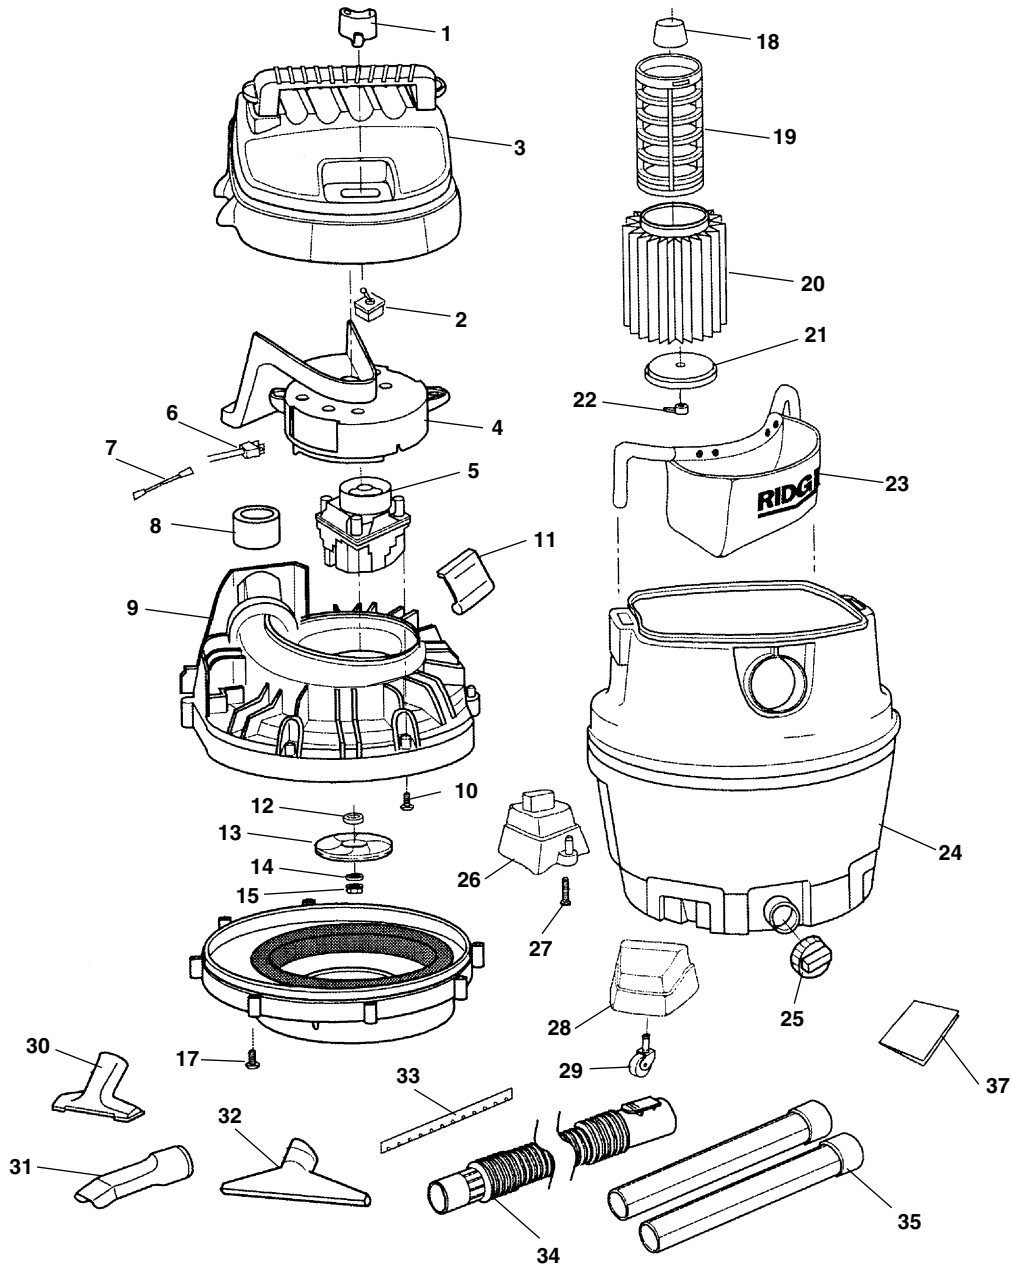

Complete Assembly

**NOTE: Order parts by Catalog Number only.
DO NOT order by Reference Number.**

Ref. No.	Catalog No.	Description	Ref. No.	Catalog No.	Description	Ref. No.	Catalog No.	Description
1	19818	Actuator Switch	14	20043	Washer	27	20083	Screw Type AB #10 x 1 3/4"
2	12313	Toggle Switch	15	12353	Nut Hex Flange 5/16" - 18	28	20088	Foot Caster Front
3	19993	Cover Motor Assembly	16	12458	Collector Assembly	29	20093	Caster
4	20008	Duct Motor Exhaust	17	12333	Screw PN Serr TY AB 10 x 3/4"	30	72907	Utility Nozzle
5	20013	Motor Assembly	18	19883	Float	31	72937	Car Nozzle
6	19843	Cord with Terminals	19	73637	Filter Cage	32	72912	Wet/Squeegee Nozzle
7	20023	Lead Assembly	20	72952	2-Stage Fine Dust Filter	33	73562	Squeegee
8	20028	Pad Foam Lid	21	12303	Plate Filter	34	19888	Hose Assembly 2.5" x 7' Locking
9	20038	Lid Assembly	22	47907	Filter Nut	35	72902	Extension Wand
10	12338	Screw PN Serr TY AB 10 x 1 1/4"	23	20053	Holder Accessory	36	20098	Bag Assembly Accy Pack
11	83742	Latch Drum	24	20058	Drum Assembly	37	—	Owner's Manual
12	47862	Spacer	25	20073	Drain Cap	—	23743	Disposable Filter Bags
13	96537	Blower Wheel	26	20078	Foot Caster Rear