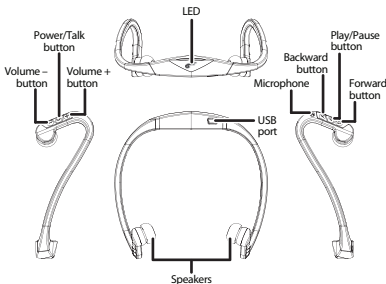

Bluetooth Stereo Headset

RF-BTHP01

Congratulations on your purchase of the Rocketfish Mobile Bluetooth Stereo Headset. Listen to music wirelessly with Bluetooth audio devices and answer phone calls hands-free. You can use the headset to answer and make calls and to play music stored on your Bluetooth-enabled device.

Features

Package contents

- Bluetooth stereo headset
- AC power adapter
- USB charging cable
- *Quick Setup Guide*

Turning the headset on and off

- To turn the headset on or off, press and hold the **Power** button for three seconds.

Pairing the headset

- 1 Turn off the headset, then press and hold **Talk** for six seconds. Pairing mode is activated.
- 2 On your device, select **RF-BTHP01** from the list of discovered Bluetooth devices, then enter the password **0000** to pair the headset.