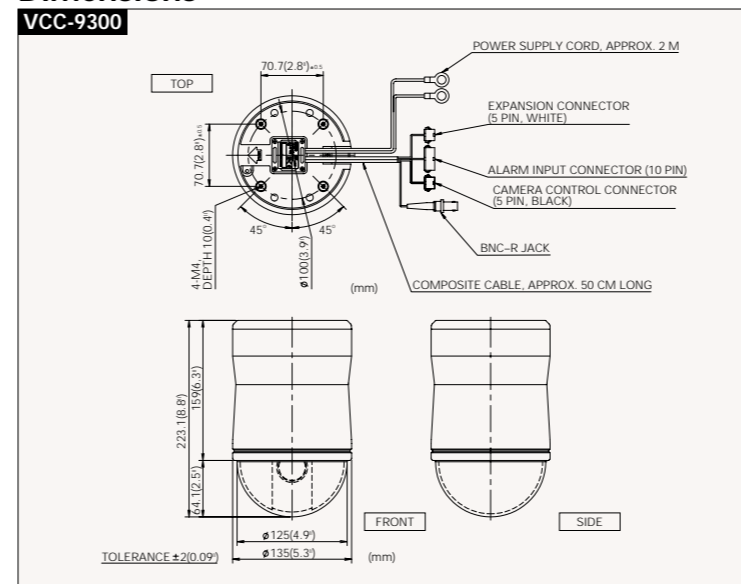

Dimensions