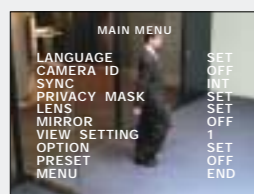

Easy On-screen Setup and Customizing of Default Settings

Both the VCC-9300 and VCC-ZM300 can be programmed on-screen and operated using a controller with SANYO's Security Serial Protocol (SSP). Moreover, as an added bonus, with VCC-ZM300 you can even program and customize default settings using the cursor and menu setting buttons integrated into the rear panel of the camera.