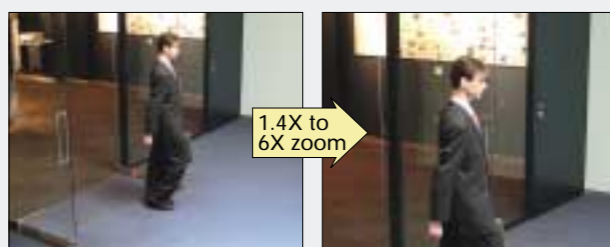

Intelligent Digital Motion Detector

The intelligent digital motion detector enables reliable and accurate motion detection by analyzing the "magnitude of movement" and the "size of object" and other factors from changes in picture brightness. When a moving object is detected, the VCC-9300 can send an alarm signal and/or switch to zoom modes of 1.4X to 6X. Scene elements such as swaying trees and flickering lights, etc., can also be masked to prevent triggering of false alarms.