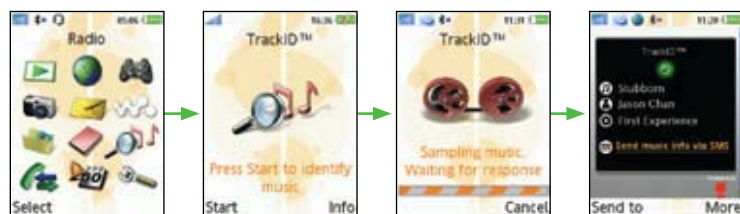

MOBILE PHONES

SMARTPHONE

BLUETOOTH WATCHES

Sony Ericsson

WALKMAN

Cyber-shot

KEY TECHNOLOGY

TrackID™ Music recognition

TrackID™ is a feature that helps you get information about a song you hear on the built-in FM radio or an external source such as a car or home sound system. Record a few seconds of the song and the name of the artist, album and song will be sent straight to your Sony Ericsson phone.

The unique visual shows each of your tracks as dots in a matrix, placed along a horizontal and vertical axis according to their attributes. This way you can circle a group of tracks that match your mood to create a playlist, or simply select individual tunes as you wish. An alternative to the phone's more conventional music catalogue, SensMe™ is the perfect way to create a soundtrack to your life.