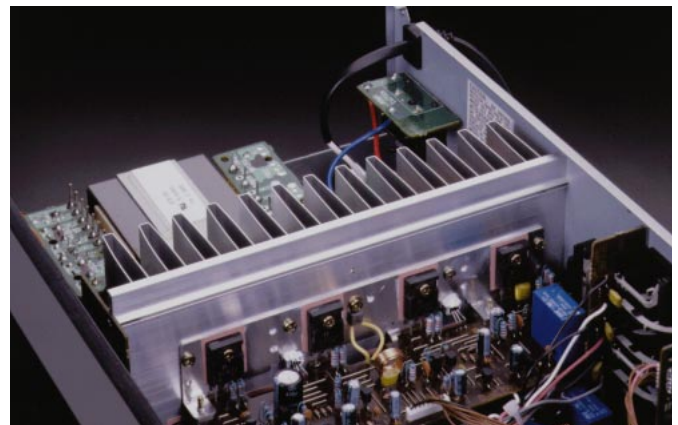

Dolby Digital with Fully-discrete 300 watt Amplifiers

The AVR-1600 is equipped with a fully discrete configuration for each channel that supports not only Dolby Digital but lets you use the unit as a high-quality pure audio amplifier as well. The AVR-1600 also provides an external input terminal for a 6-channel to support the multi-channel format. With its rich array of input and output terminals, a Personal Memory Plus function that enhances ease of operation, and overall superior performance, the AVR-1600 gives you everything you need in a Dolby Digital A/V surround receiver at an affordable price.

The AVR-1600 uses a high-capacity power transformer in the power circuit to support not only stable reproduction of 5.1-channel Dolby Digital sound sources but also high-quality pure audio recordings. The fully discrete configuration of the power amp section delivers equal power to the Front Left and Right, Center, and Surround Left and Right speakers to ensure that they all respond at identical levels. During surround sound reproduction, the AVR-1600 taps its powerful reserves of 60 W for each of the 5 channels to surround you with a refreshingly clean, realistic sound.

■ High-Performance Dolby Digital

The AVR-1600 gives you high-performance Dolby Digital at a price you can afford. With a fully discrete configuration for each of the unit's five channels, the AVR-1600's Dolby Digital decoder recreates the sound space of a video program in real-life 3D perspective, with an exciting sense of motion that accompanies the images on the screen.