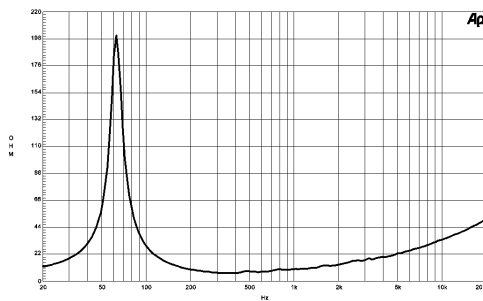

10 PE 26 | Mid-Bass

High efficiency mid-bass, 2.5" aluminium voice coil, with very flat response up to 4 kHz.

Horns

HF Compression drivers

Coaxials

Speakers

Specifications

Nominal Diameter	250 mm (10 in.)
Nominal Impedance	8 Ω
Minimum Impedance	6.9 Ω
Power Handling (60 –600 Hz)	
Nominal ¹	250 W
Continuous Program ²	500 W
Sensitivity (1W/1m) ³	99 dB
Frequency Range	60-4000 Hz
Voice Coil Diameter	65 mm (2.5 in.)
Winding Material	Aluminium
Former Material	Glass Fibre
Winding Depth	12 mm (1/2 in.)
Magnetic Gap Depth	8 mm (5/16 in.)
Flux Density	1.25 T

Also available in 16 Ω, data upon request

Thiele & Small Parameters⁴

Fs	60 Hz
Re	5.7 Ω
Qes	0.19
Qms	6.3
Qts	0.18
Vas	37 dm. ³ (1.3 cu. ft.)
Sd	320 cm. ² (49.1 sq. in.)
η ₀	4.1 %
X max	± 2.4 mm.
Mms	27 gr.
Bl	17.7 Tm
Le	1.3 mH