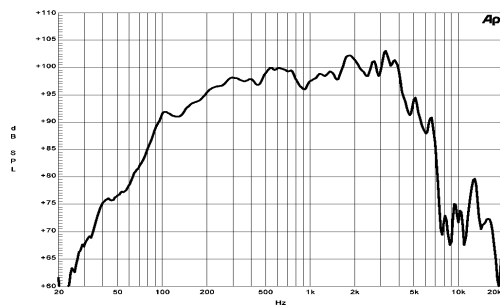

10 PE 26 | Mid-Bass

High efficiency mid-bass, 2.5" aluminium voice coil, with very flat response up to 4 kHz.

Horns

HF Compression drivers

Coaxials

Speakers

Specifications

Nominal Diameter	250 mm (10 in.)
Nominal Impedance	8 Ω
Minimum Impedance	6.9 Ω
Power Handling (60 –600 Hz)	
Nominal ¹	250 W
Continuous Program ²	500 W
Sensitivity (1W/1m) ³	99 dB
Frequency Range	60-4000 Hz
Voice Coil Diameter	65 mm (2.5 in.)
Winding Material	Aluminium
Former Material	Glass Fibre
Winding Depth	12 mm (1/2 in.)
Magnetic Gap Depth	8 mm (5/16 in.)
Flux Density	1.25 T

Also available in 16 Ω, data upon request

Thiele & Small Parameters⁴

Fs	60 Hz
Re	5.7 Ω
Qes	0.19
Qms	6.3
Qts	0.18
Vas	37 dm. ³ (1.3 cu. ft.)
Sd	320 cm. ² (49.1 sq. in.)
η ₀	4.1 %
X max	± 2.4 mm.
Mms	27 gr.
Bl	17.7 Tm
Le	1.3 mH