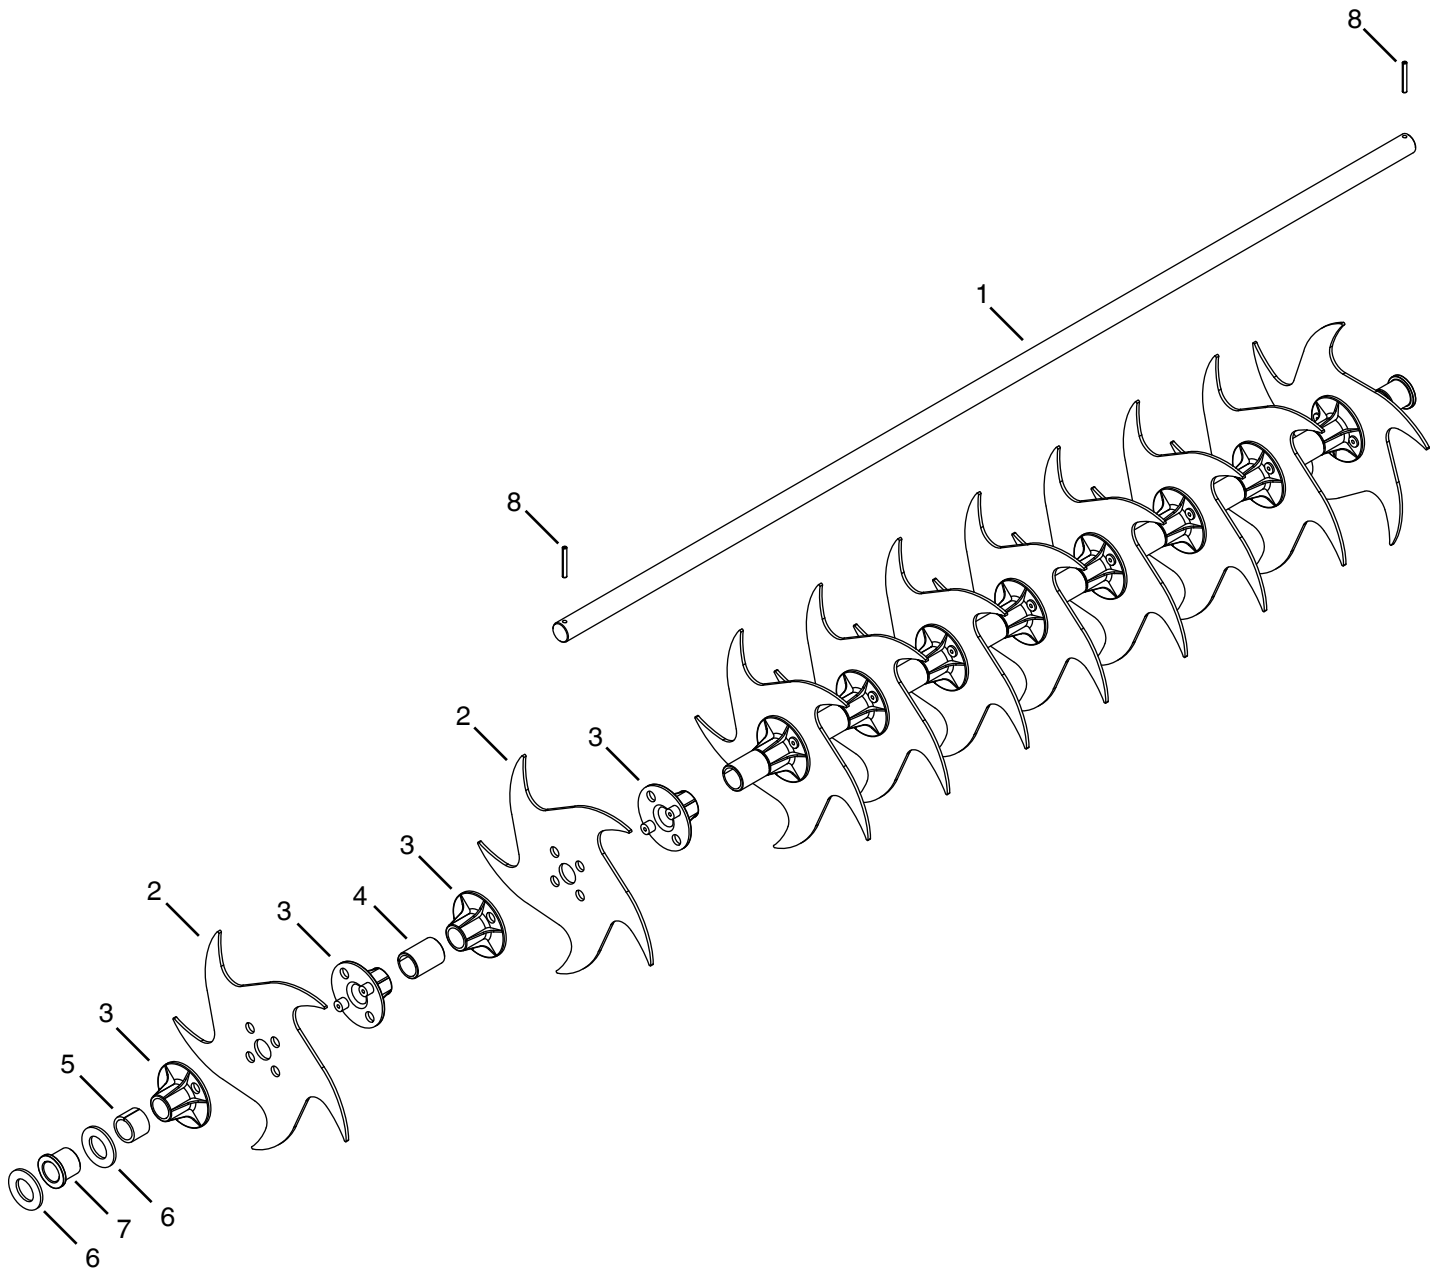

# REPAIR PARTS FOR 45-0458 SPIKE AERATOR

REF	QTY	PART NO	DESCRIPTION	REF	QTY	PART NO	DESCRIPTION
1	1	26369	Shaft	6	4	1540-31	Washer, .78" x 1.25" x .062"
2	10	25429	Curved Spike Disk	7	2	44798	Flange Bearing
3	20	45148	Spike Disk Hub	8	2	714-0121	Cotter Pin 5/32" x 1"
4	9	44494	Spacer, .8" x 1" x 1.33"	1	1	40753-S	Owners Manual
5	2	23368	Spacer, .76" 1" x .75"				