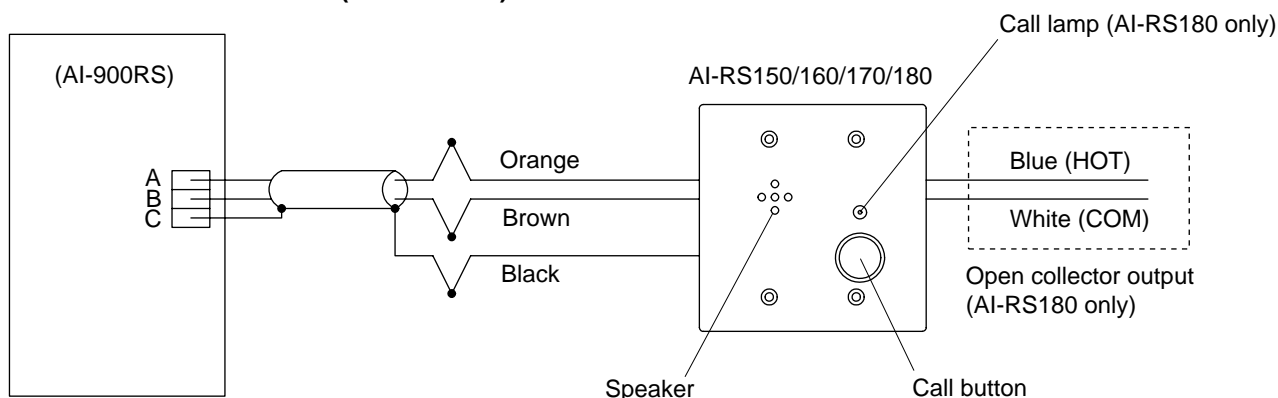

SECURITY SUBSTATION

AI-RS150
AI-RS160
AI-RS170
AI-RS180

Please follow the instructions in this manual to obtain the optimum results from this unit.
We also recommend that you keep this manual handy for future reference.

1. GENERAL DESCRIPTION

AIPHONE's AI-RS150, AI-RS160, AI-RS170, and AI-RS180 are Security Substations designed to be used with AIPHONE's AI-900 Voice Security System.

2. CONNECTION

Connection to the AI-900RS (for 25 V line)