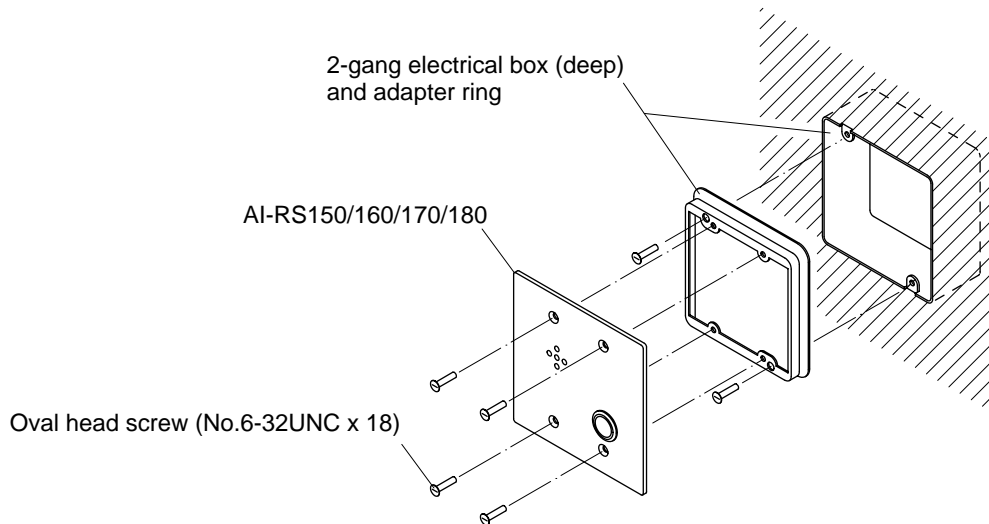

### Connection to the external relay (AI-RS180 only)

**Note:** AI-RS180 open collector output is 30 mA / 24 VDC (max.).

### Dimensional diagram