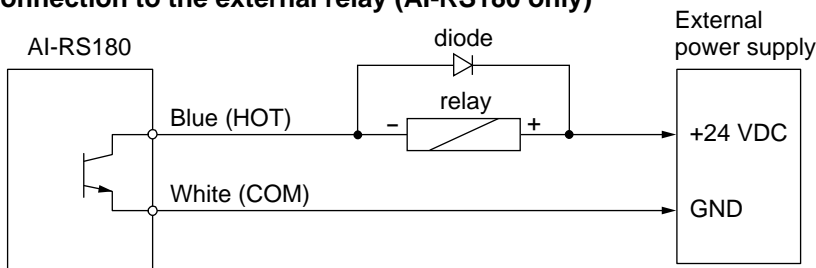

Connection to the external relay (AI-RS180 only)

Note: AI-RS180 open collector output is 30 mA / 24 VDC (max.).

3. OPERATION

Pressing the call button calls the control station. The call lamp then flashes until the conversation begins, and it remains lit during the conversation (AI-RS180 only). The open collector output is activated immediately after pushing call buttons and remains active until call is cancelled (AI-RS180 only).