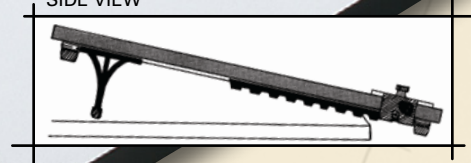

PXB Portable Parallel Straightedge Board

FRONT VIEW

Precision-made aluminum straightedge with rubberized grip

SIDE VIEW

Warp-free Melamine® laminated surface

No.	Size	SRP
PXB21	16" x 21"	\$96.00 ea
PXB24	18" x 24"	102.00 ea
PXB26	20" x 26"	106.00 ea
PXB31	23" x 31"	128.00 ea
PXB36	24" x 36"	139.00 ea
PXB42	30" x 42"	169.00 ea

BACK VIEW

Comfortable carrying handle

Foldaway back legs with rubber feet

Non-slip rubber "Grip-Track" feet

Underwire system keeps blade parallel no matter where it is moved

Free Manuals Download Website

<http://myh66.com>