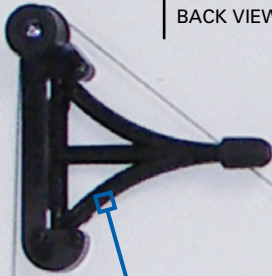

PXB Portable Parallel Straightedge Board

FRONT VIEW

Precision-made aluminum straightedge with rubberized grip

SIDE VIEW

Warp-free Melamine® laminated surface

No.	Size	SRP
PXB21	16" x 21"	\$96.00 ea
PXB24	18" x 24"	102.00 ea
PXB26	20" x 26"	106.00 ea
PXB31	23" x 31"	128.00 ea
PXB36	24" x 36"	139.00 ea
PXB42	30" x 42"	169.00 ea

BACK VIEW

Comfortable carrying handle

Foldaway back legs with rubber feet

Non-slip rubber "Grip-Track" feet

Underwire system keeps blade parallel no matter where it is moved

Free Manuals Download Website

<http://myh66.com>