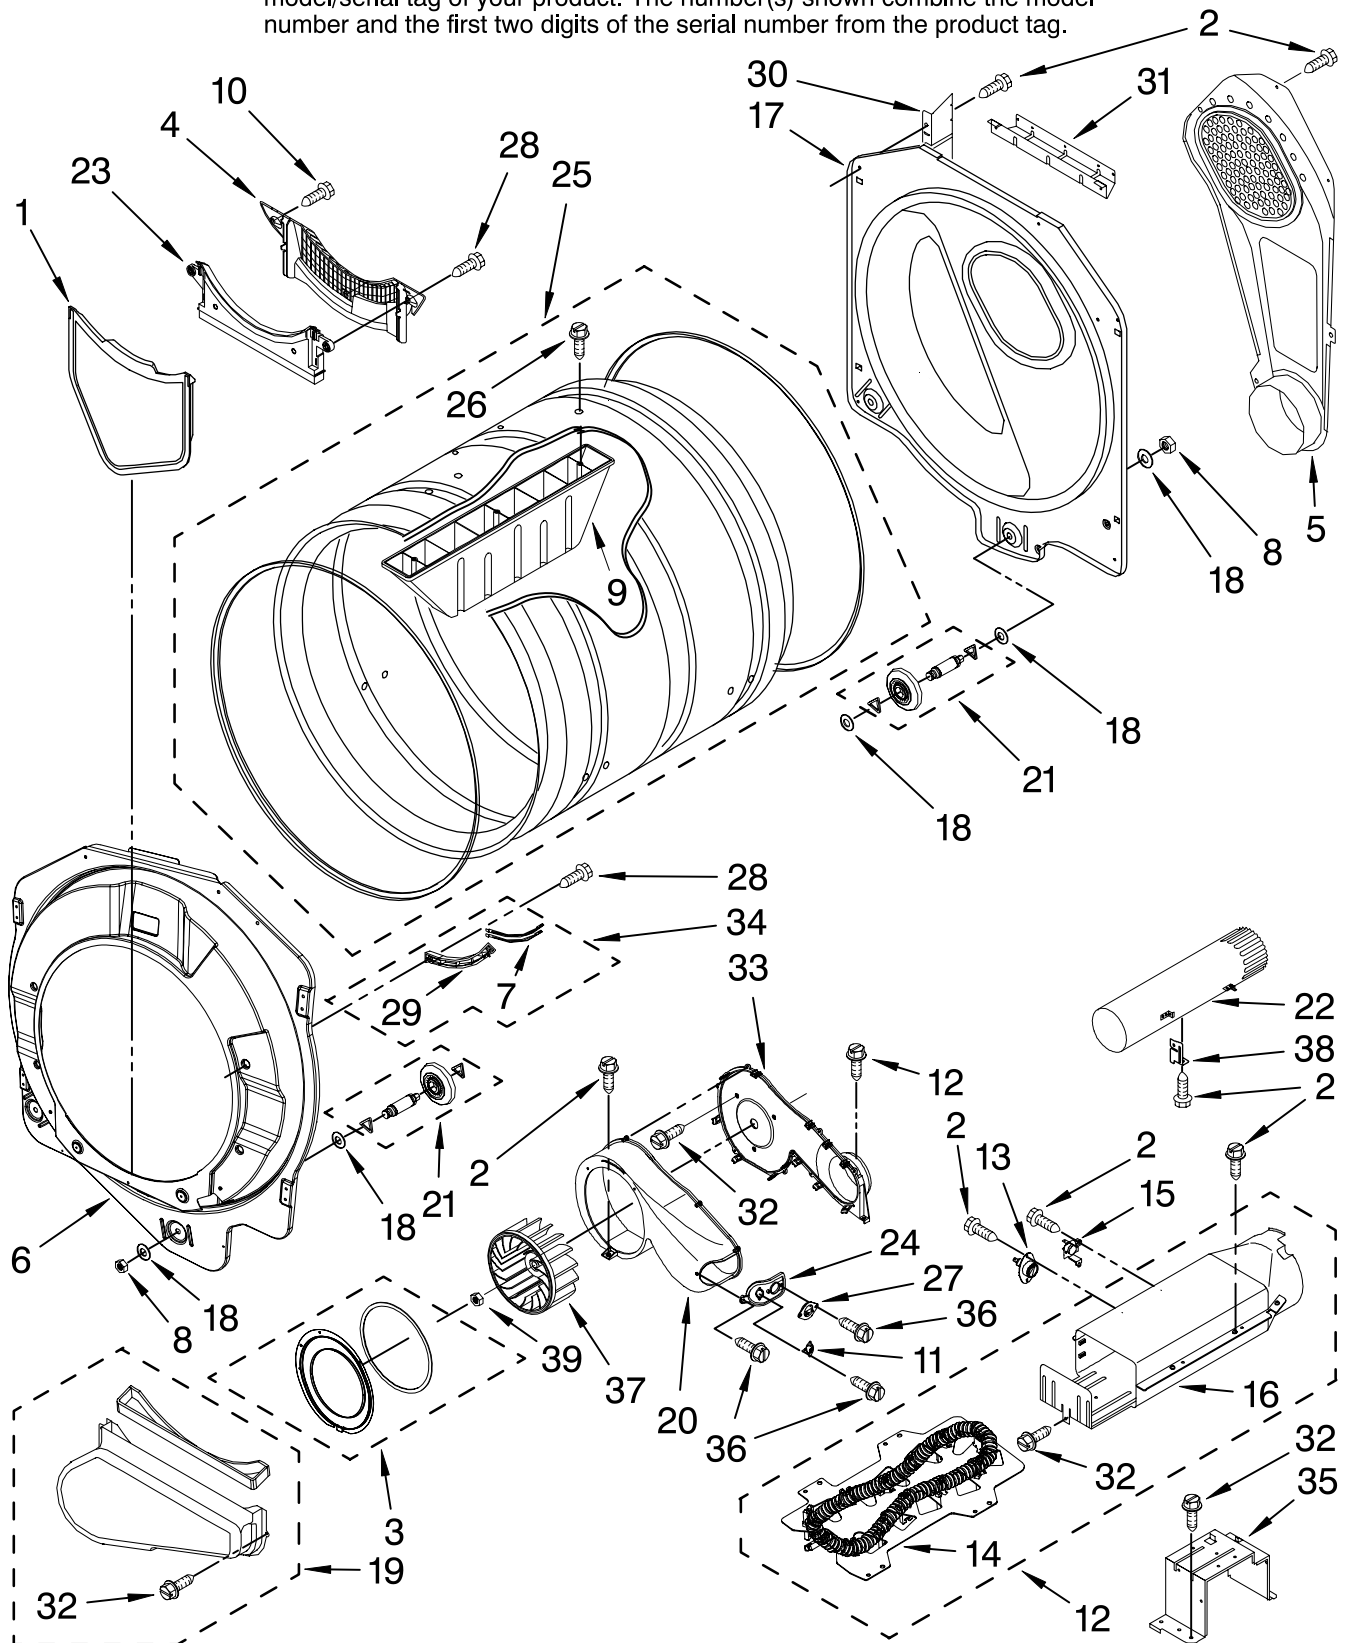

Illus. No.	Part No.	DESCRIPTION	Illus. No.	Part No.	DESCRIPTION	Illus. No.	Part No.	DESCRIPTION
1	35001157	Cover, Terminal Block	17	W10177398	Seal-Front Panel	30	35001107	Screw-Tapping
2	6006-00174	Screw-Tapping	18	35001168	Bracket, Control Board	31	213121	Screw-Tapping
3	6006-001006	Screw-Tapping	19	35001125	Door-Switch	32	Y059131	4" - 90° Elbow
4	34001481	Block, Terminal	20	35001084	Tri-Ring	33	35001216	Plug-Multivent
5	35001082	Switch, Broken Belt	21	35001112	Catch, Door Assembly	34	35001205	Duct, Exhaust (A)
6	35001156	Bracket, Dryer Foot	22	W10177396	Panel, Front	35	35001204	Duct, Exhaust (B)
7	35001169	Cabinet	23	6002-00213	Screw-Tapping	36	6002-000231	Screw-Tapping
8	35001158	Foot, Dryer	24	35001167	Strain-Relief Power Cord	Optional Parts Not Included		
9	6002-000239	Screw-Tapping (10)	25	35001254	Kit	Dryer Exhaust Kit		
10	35001081	Clamp, Motor (2)	26	35001200	Stack Assembly Cord, Power	(For Side & Bottom Venting)		
11	35001278	Spring, Idler	27	35001080	Assembly, Motor 60 HZ.			
12	6009-001342	Retainer, Idler	28	35001106	Bracket, Motor			
13	35001086	Pulley Assembly	29	35001171	Clip, Harness	37	12002641	White
14	35001276	Bracket, Idler						
15	35001137	Belt-Drive						
16	35001153	Board, Control						

FOR ORDERING INFORMATION REFER TO PARTS PRICE LIST

BULKHEAD PARTS

For Model: NED7200TW10

(White)

The model(s) number shown may be different than what is printed on the model/serial tag of your product. The number(s) shown combine the model number and the first two digits of the serial number from the product tag.