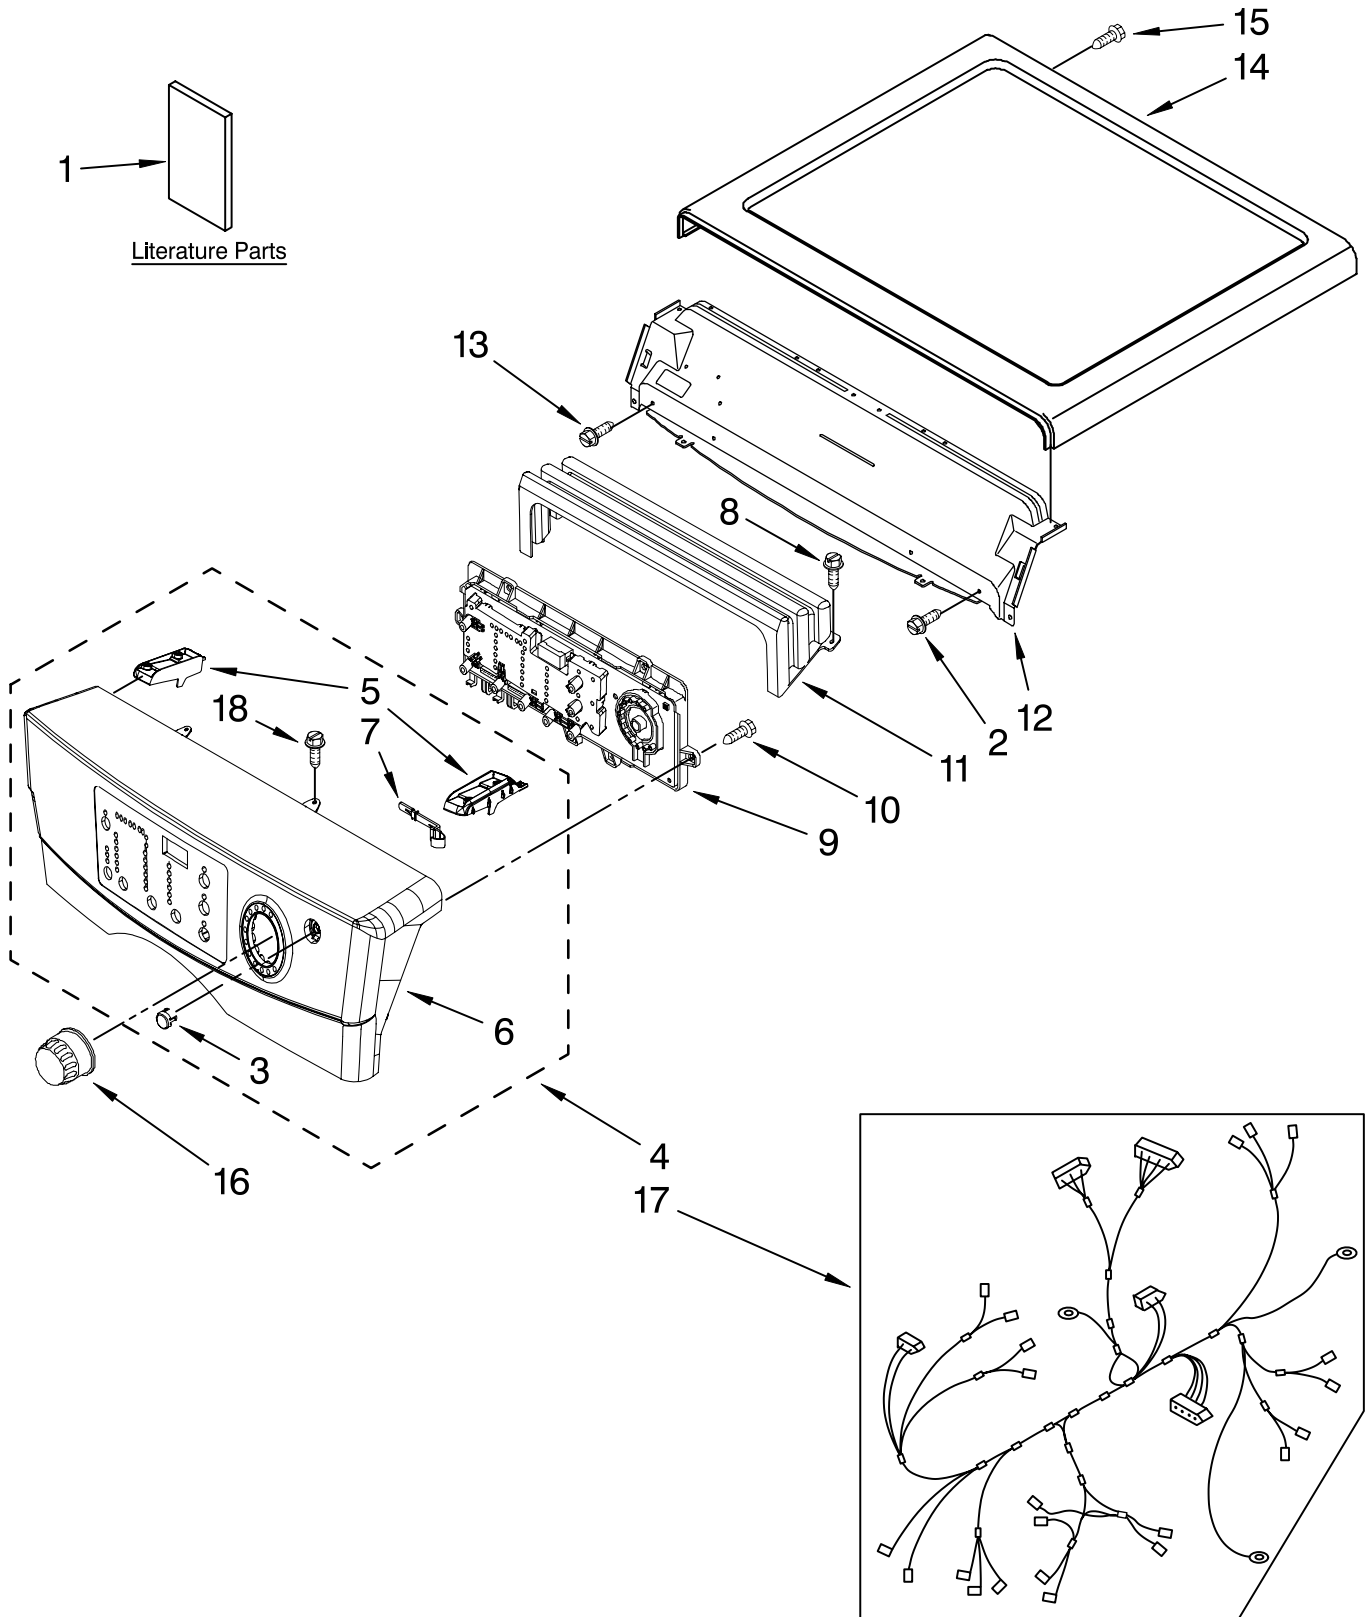

TOP AND CONSOLE PARTS

29" ELECTRIC DRYER

For Model: NED7200TW10

(White)

The model(s) number shown may be different than what is printed on the model/serial tag of your product. The number(s) shown combine the model number and the first two digits of the serial number from the product tag.

FOR ORDERING INFORMATION REFER TO PARTS PRICE LIST

TOP AND CONSOLE PARTS

For Model: NED7200TW10

(White)

The model(s) number shown may be different than what is printed on the model/serial tag of your product. The number(s) shown combine the model number and the first two digits of the serial number from the product tag.

Illus. No.	Part No.	DESCRIPTION
1		Literature Parts
	W10161016	Use & Care Guide
	16026881	Tech Sheet
	W10161760	Installation, Instruction
2	6006-00174	Screw-Tapping (2)
3	W10175952	Button, Power
4	W10177362	Panel-Console Assembly
5	35001231	Bracket, Panel (2)
6	35001229	Panel, Control
7	34001419	Lever-Power
8	6002-000470	Screw-Tapping (4)
9	35001269	User-Interface
10	6002-000213	Screw-Tapping
11	35001232	Support-Panel
12	35001162	Frame-Plate
13	6006-001170	Screw-Tapping
14	W10177364	Top
15	6009-001476	Screw-Hex (2)
16	W10175949	Knob, Control
17	35001262	Harness, Main
18	6002-000231	Screw-Tapping (5)

FOR ORDERING INFORMATION REFER TO PARTS PRICE LIST

CABINET PARTS

For Model: NED7200TW10

(White)

The model(s) number shown may be different than what is printed on the model/serial tag of your product. The number(s) shown combine the model number and the first two digits of the serial number from the product tag.