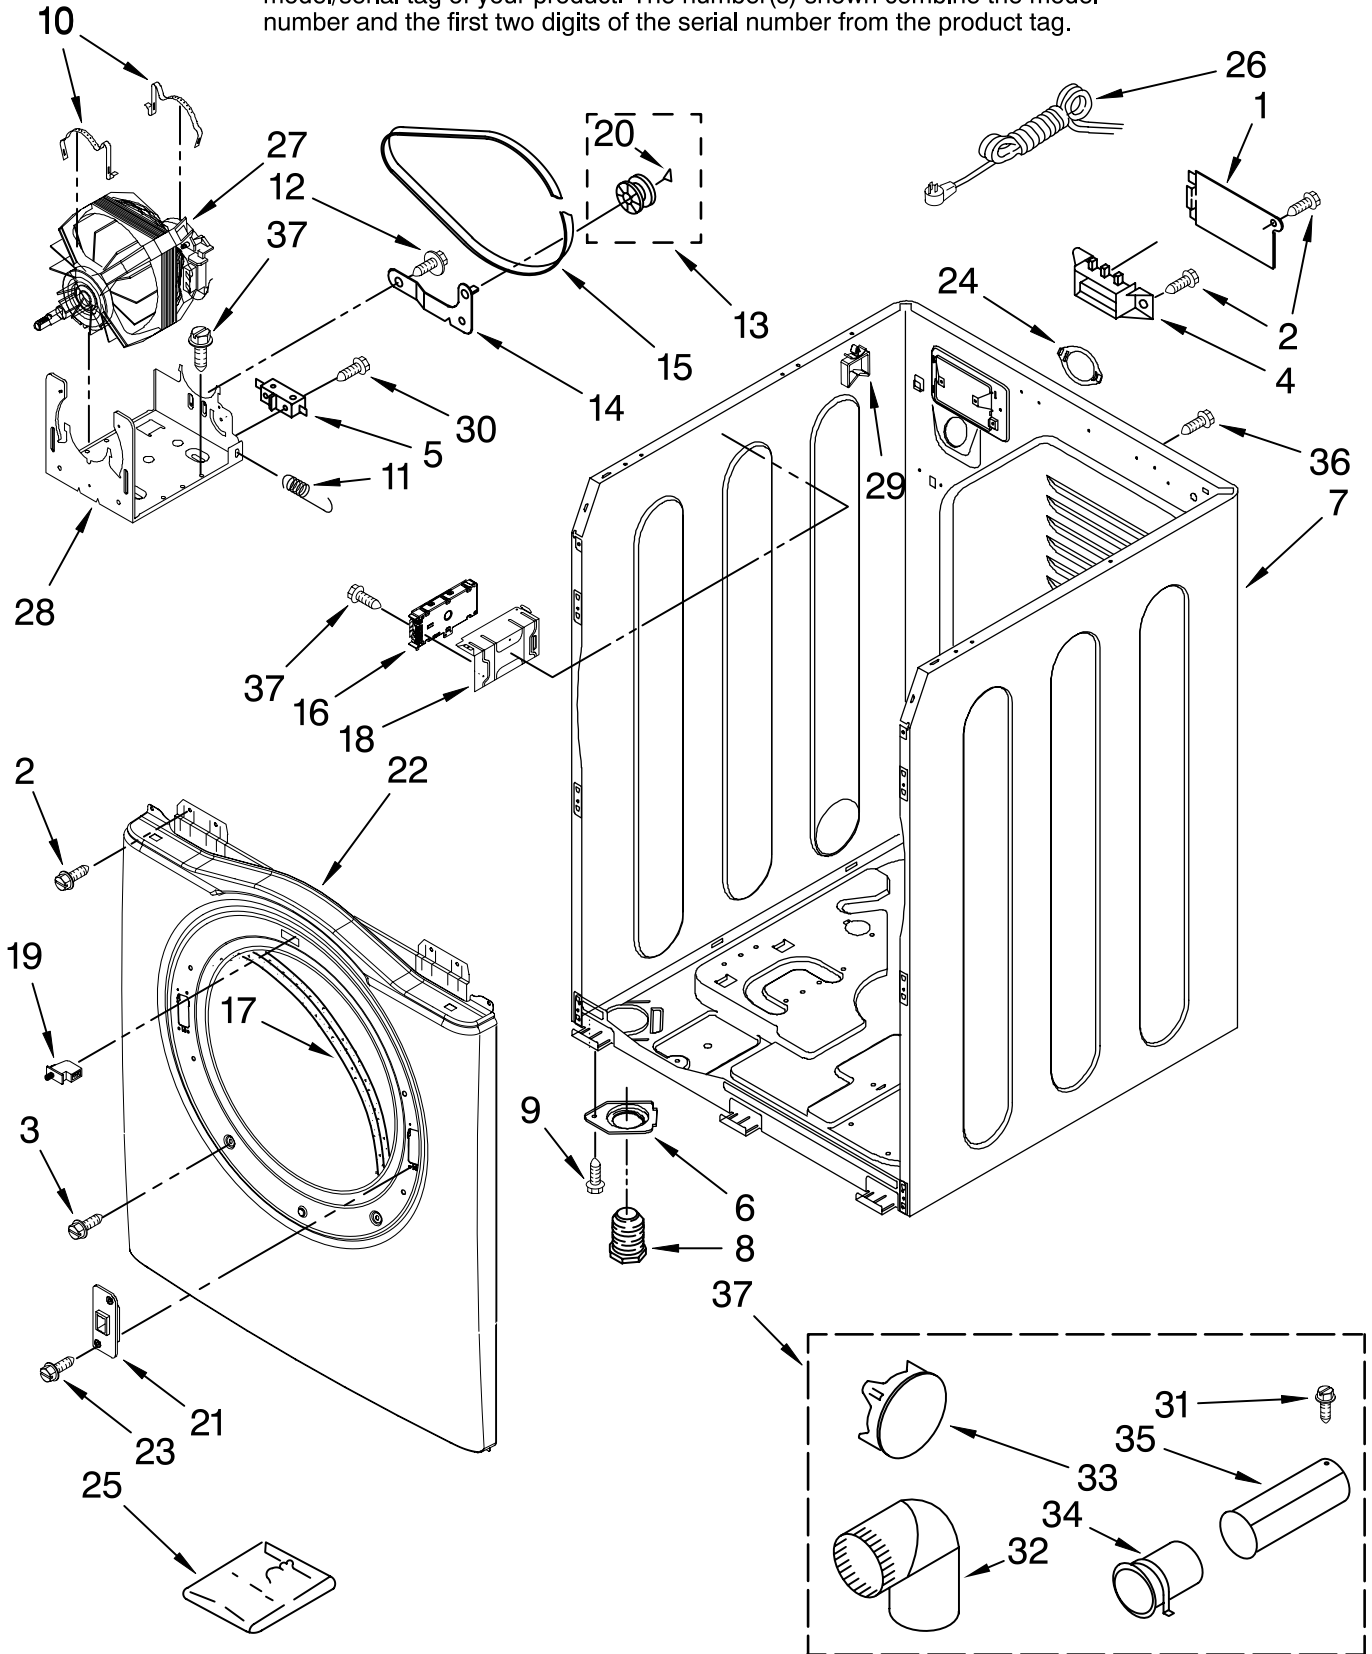

CABINET PARTS

For Model: NED7200TW10

(White)

The model(s) number shown may be different than what is printed on the model/serial tag of your product. The number(s) shown combine the model number and the first two digits of the serial number from the product tag.

FOR ORDERING INFORMATION REFER TO PARTS PRICE LIST