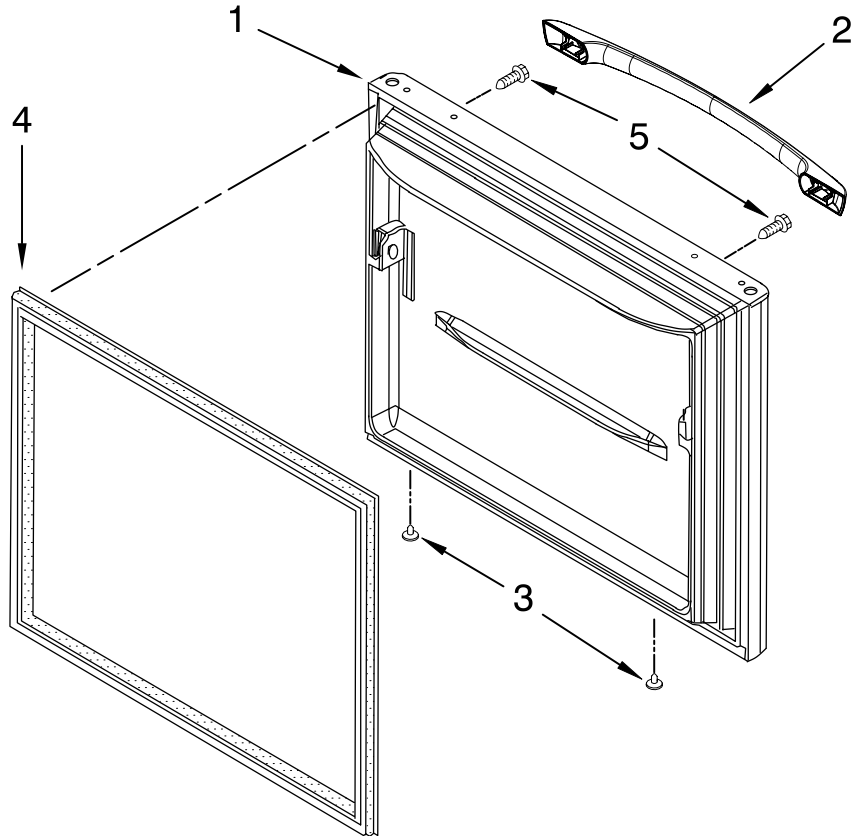

FREEZER DOOR PARTS

For Model: ABB1922FEW11, ABB1922FEQ11, ABB1922FEB11
(White) (Bisque) (Black)

The model(s) number shown may be different than what is printed on the model/serial tag of your product. The number(s) shown combine the model number and the first two digits of the serial number from the product tag.

FOR ORDERING INFORMATION REFER TO PARTS PRICE LIST