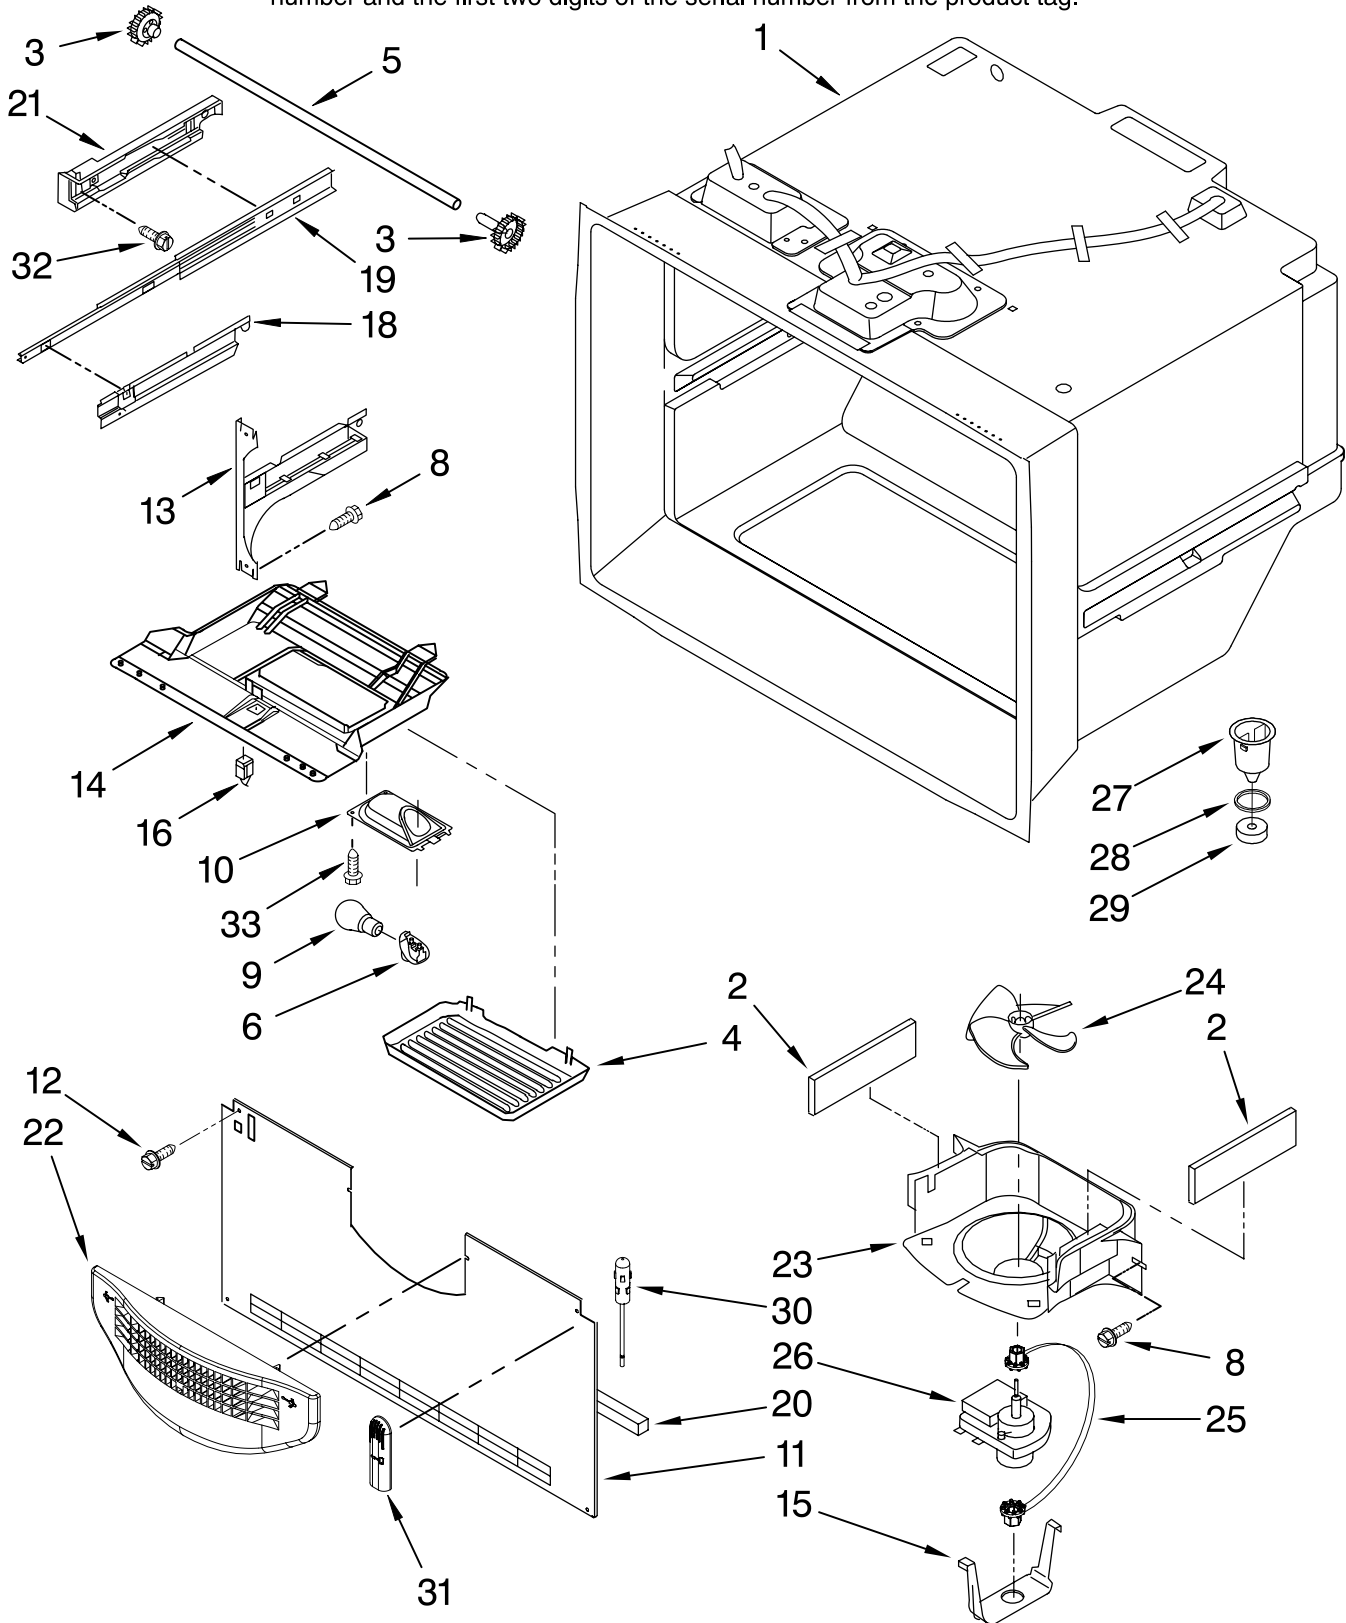

FREEZER LINER PARTS

For Model: ABB1922FEW11, ABB1922FEQ11, ABB1922FEB11
(White) (Bisque) (Black)

The model(s) number shown may be different than what is printed on the model/serial tag of your product. The number(s) shown combine the model number and the first two digits of the serial number from the product tag.

FOR ORDERING INFORMATION REFER TO PARTS PRICE LIST