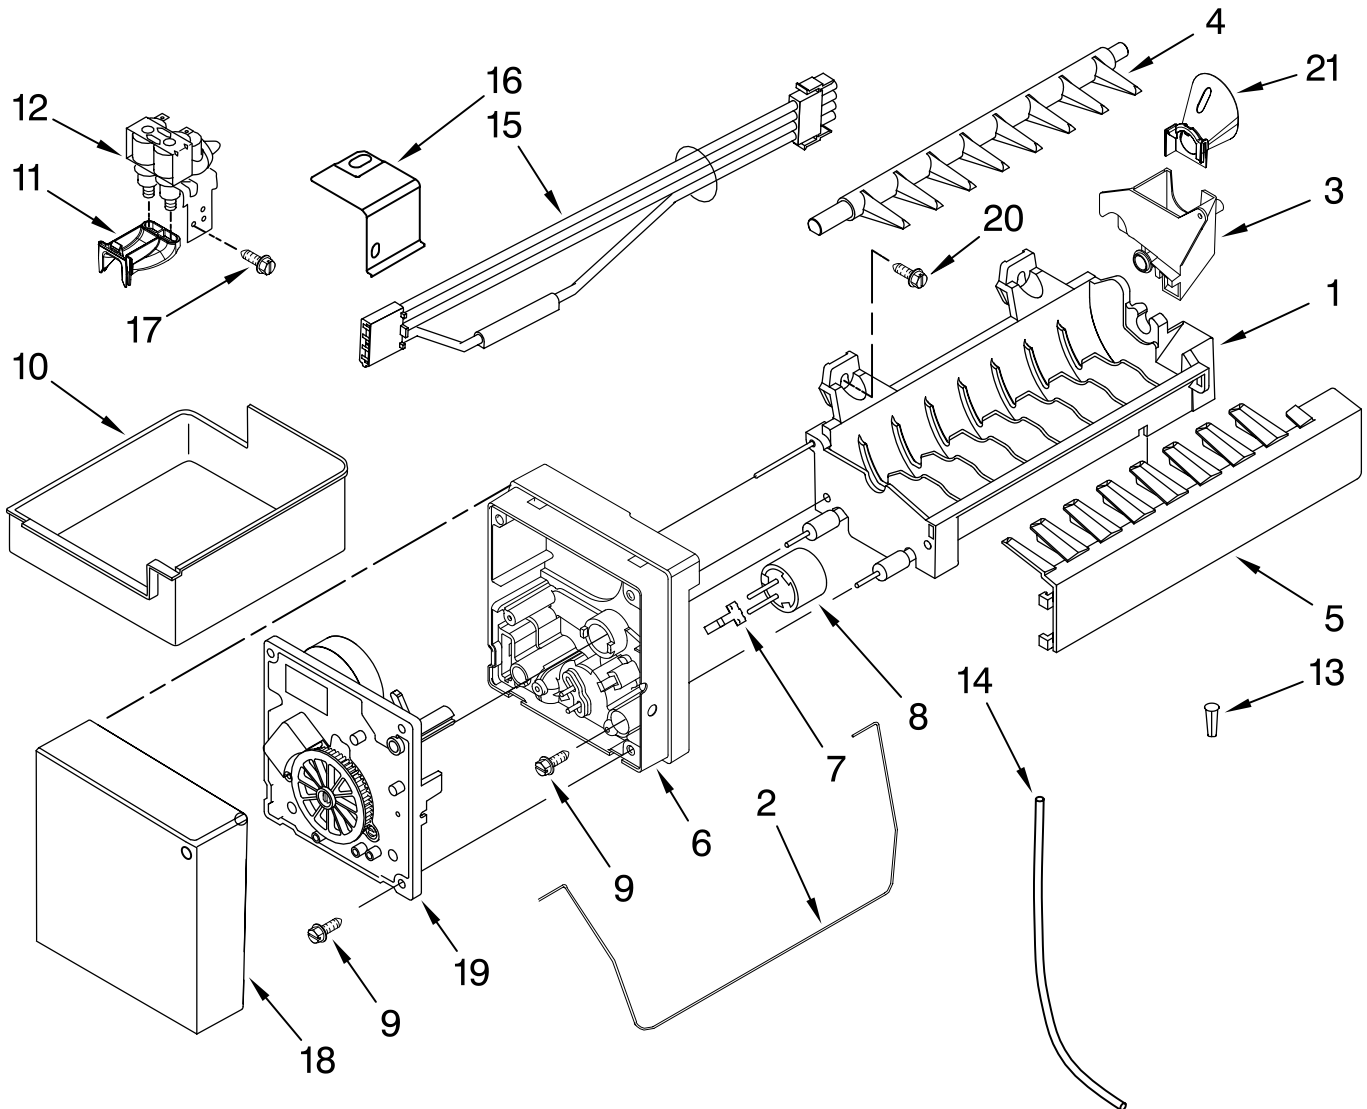

ICEMAKER PARTS

For Model: ABB1922FEW11, ABB1922FEQ11, ABB1922FEB11
(White) (Bisque) (Black)

The model(s) number shown may be different than what is printed on the model/serial tag of your product. The number(s) shown combine the model number and the first two digits of the serial number from the product tag.

FOR ORDERING INFORMATION REFER TO PARTS PRICE LIST