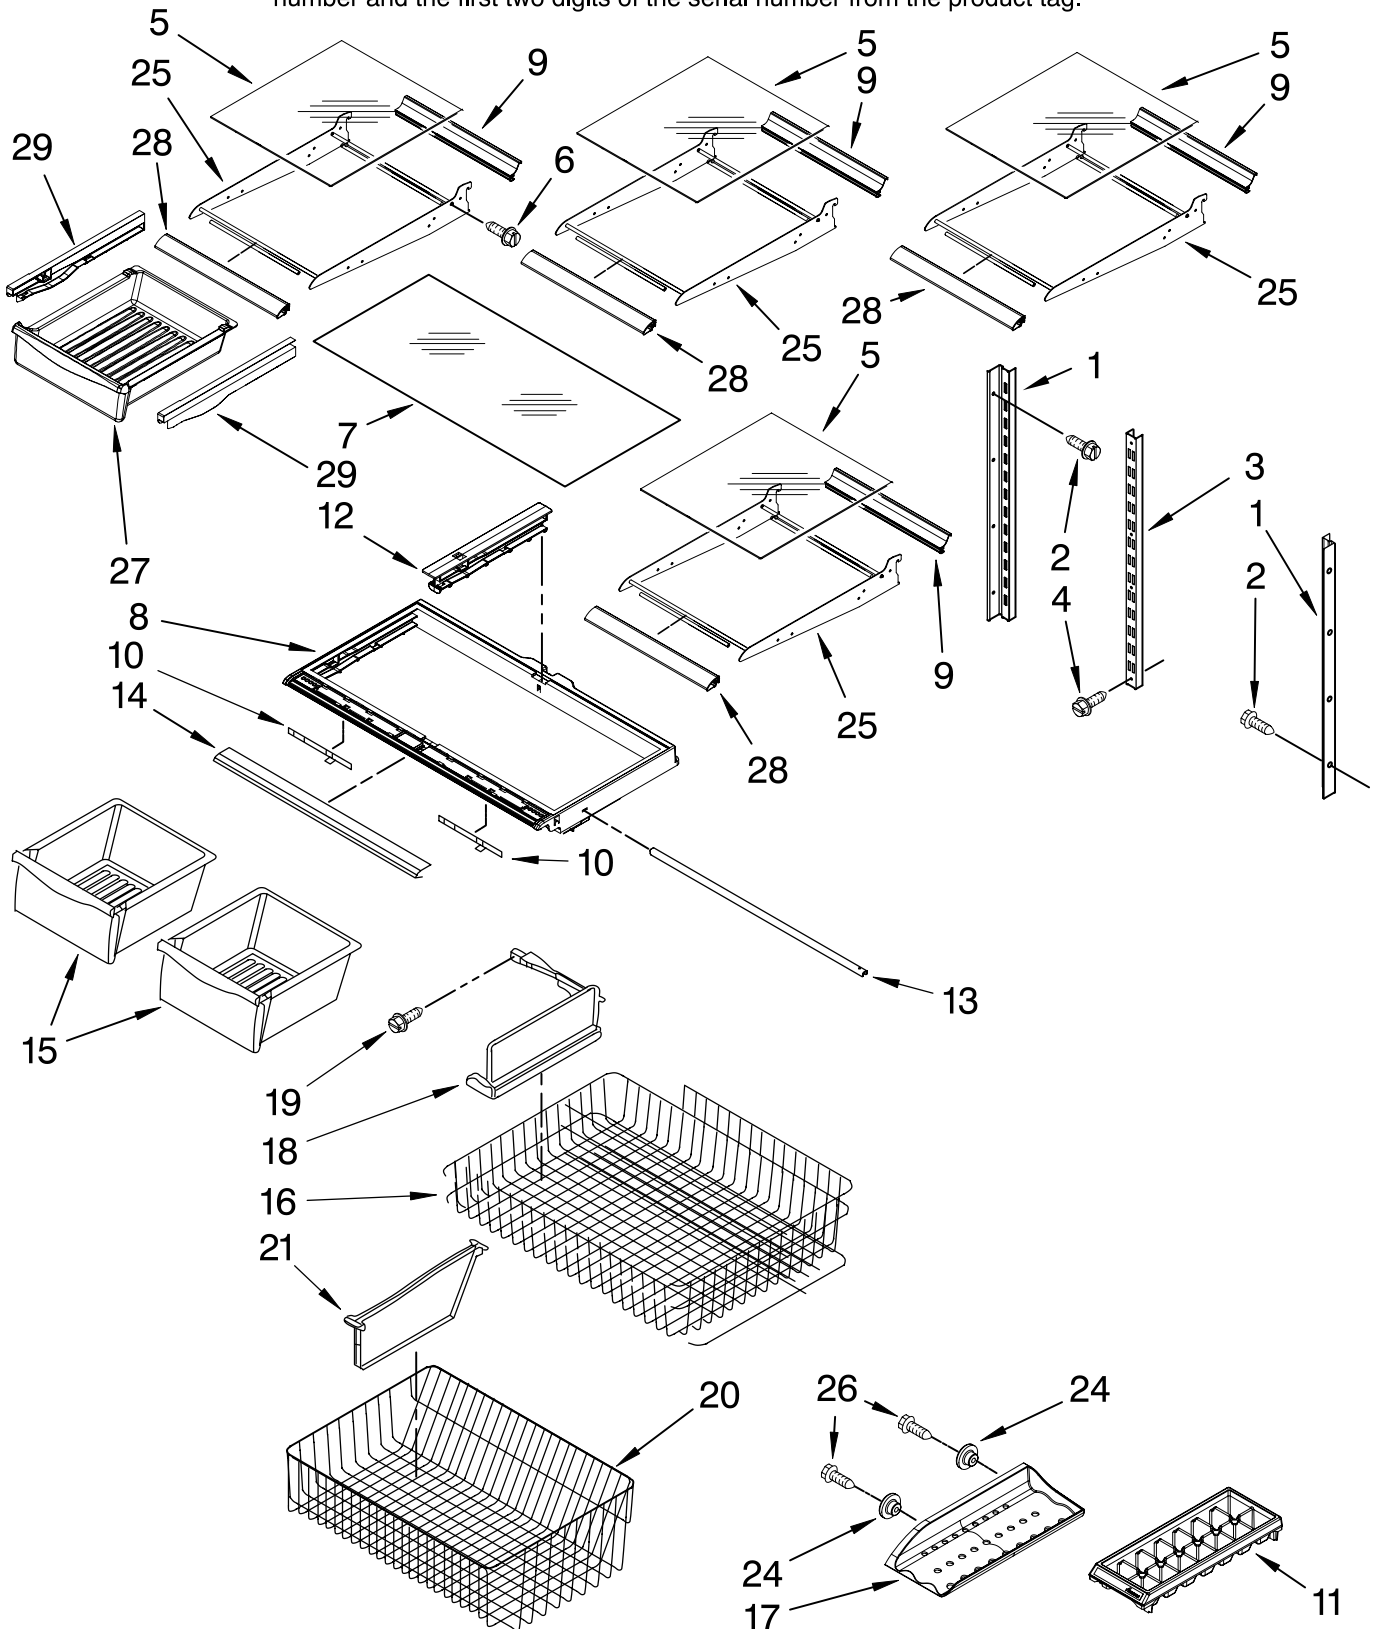

SHELF PARTS

For Model: ABB1922FEW11, ABB1922FEQ11, ABB1922FEB11
(White) (Bisque) (Black)

The model(s) number shown may be different than what is printed on the model/serial tag of your product. The number(s) shown combine the model number and the first two digits of the serial number from the product tag.

FOR ORDERING INFORMATION REFER TO PARTS PRICE LIST