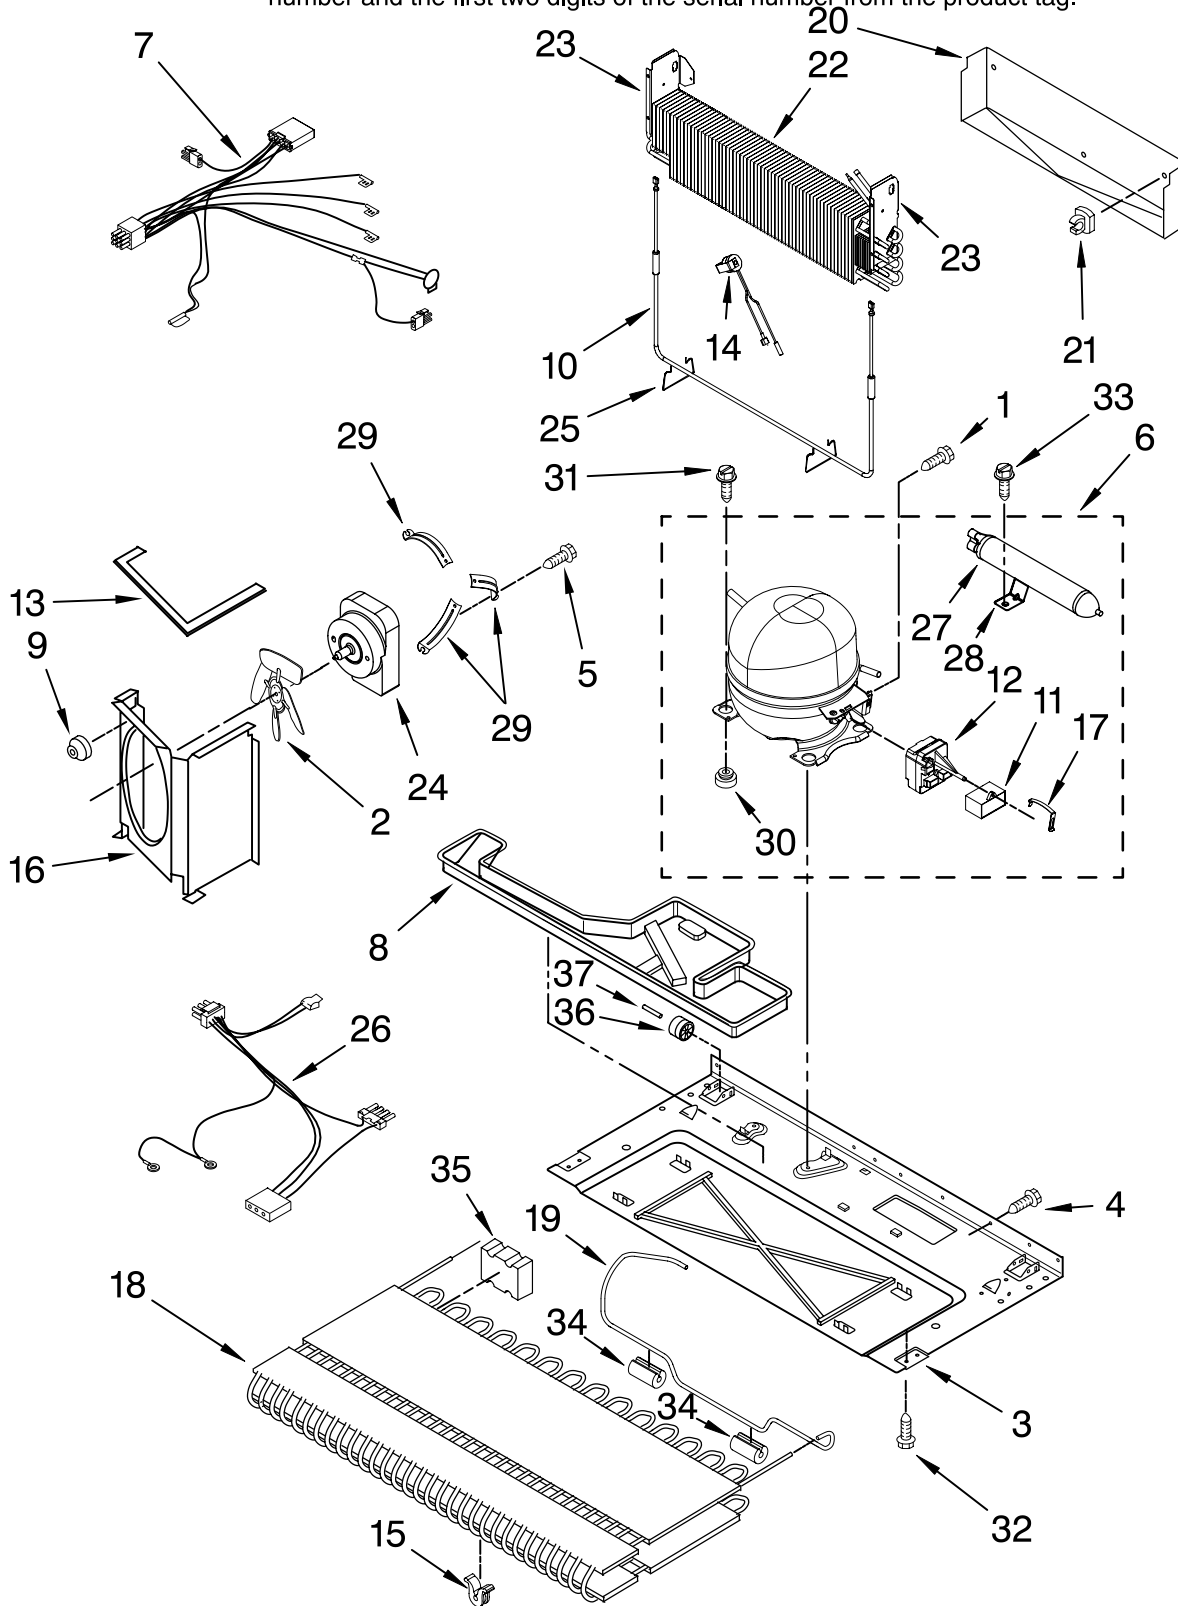

UNIT PARTS

For Model: ABB1922FEW11, ABB1922FEQ11, ABB1922FEB11
(White) (Bisque) (Black)

The model(s) number shown may be different than what is printed on the model/serial tag of your product. The number(s) shown combine the model number and the first two digits of the serial number from the product tag.

FOR ORDERING INFORMATION REFER TO PARTS PRICE LIST