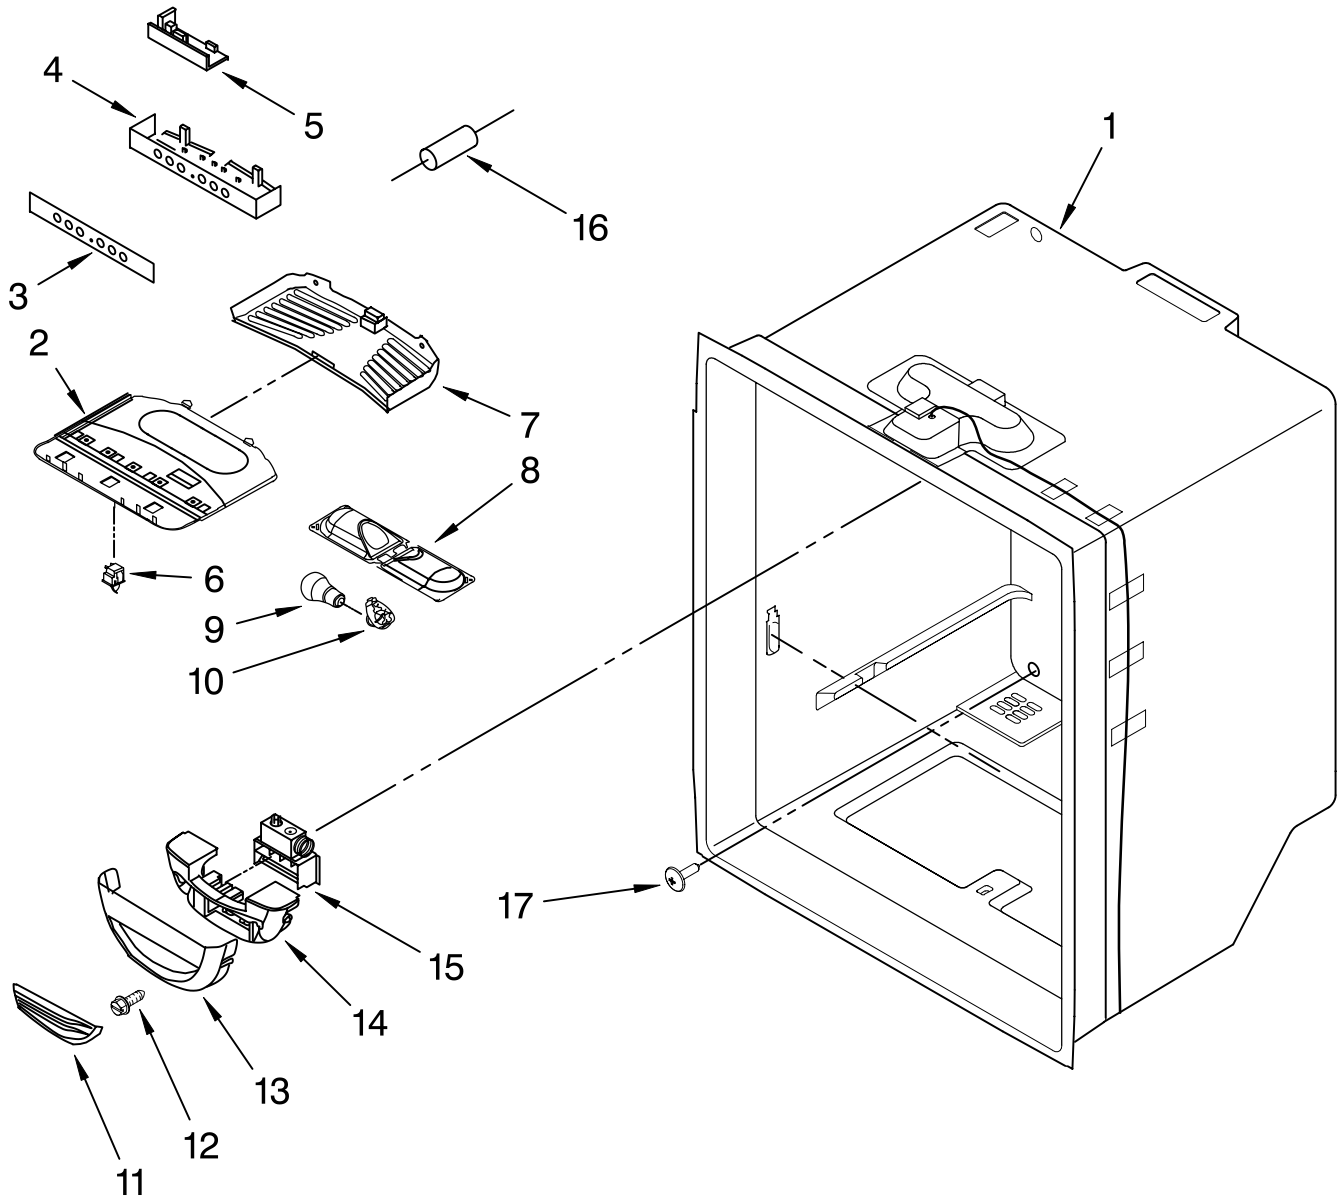

REFRIGERATOR LINER PARTS

For Model: ABB1922FEW11, ABB1922FEQ11, ABB1922FEB11
(White) (Bisque) (Black)

The model(s) number shown may be different than what is printed on the model/serial tag of your product. The number(s) shown combine the model number and the first two digits of the serial number from the product tag.

FOR ORDERING INFORMATION REFER TO PARTS PRICE LIST