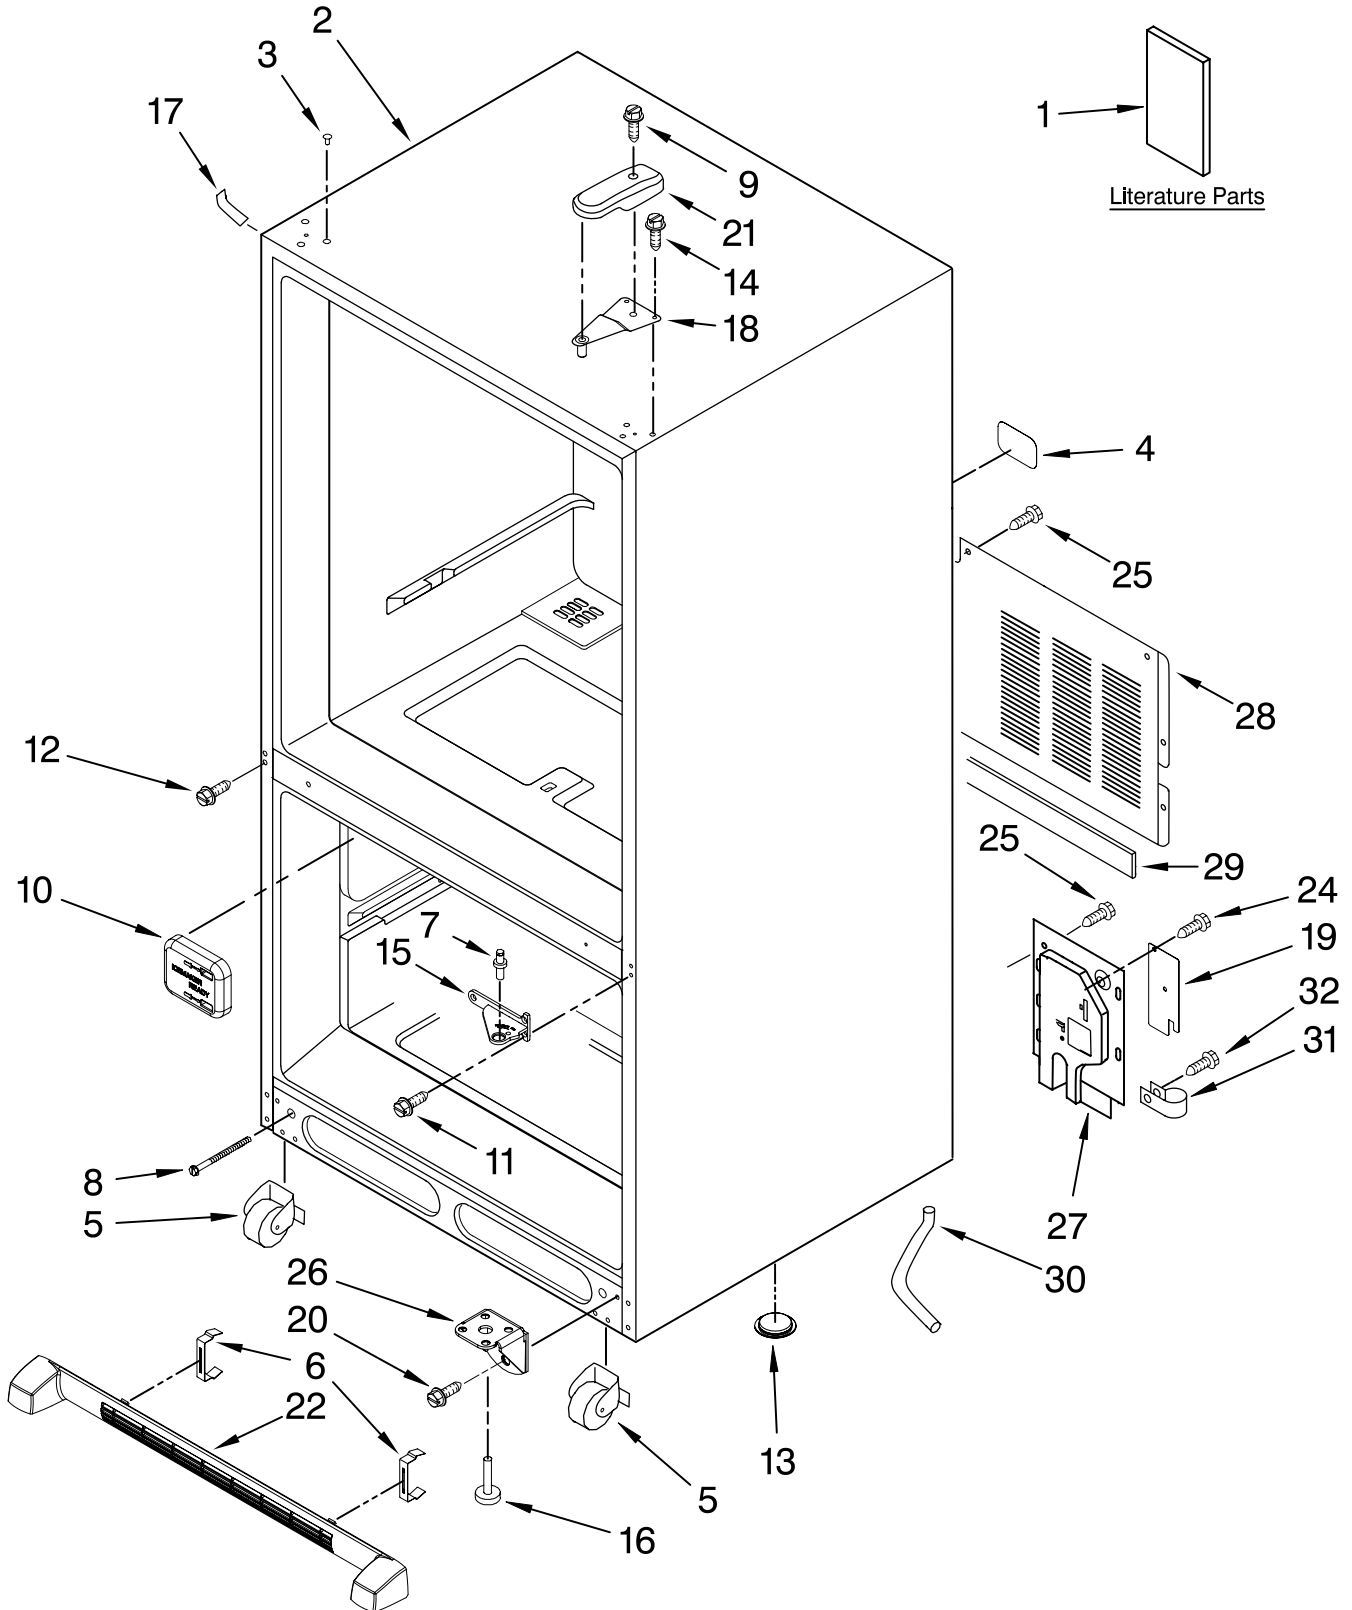

For Model: ABB1922FEW11, ABB1922FEQ11, ABB1922FEB11
(White) (Bisque) (Black)

The model(s) number shown may be different than what is printed on the model/serial tag of your product. The number(s) shown combine the model number and the first two digits of the serial number from the product tag.

FOR ORDERING INFORMATION REFER TO PARTS PRICE LIST

CABINET PARTS

For Model: ABB1922FEW11, ABB1922FEQ11, ABB1922FEB11
 (White) (Bisque) (Black)

The model(s) number shown may be different than what is printed on the model/serial tag of your product. The number(s) shown combine the model number and the first two digits of the serial number from the product tag.

Illus. No.	Part No.	DESCRIPTION
1		Literature Parts
	W10175445	Owners Manual
	W10183296	Energy Tag
	W10165418	Tech Sheet
2		Cabinet (Not a Servicable Part)
3		Plug, Button (3)
	67001130	White
	67001131	Black
4	67005064	Label, Fill Tube
5	67006118	Roller Assembly
6	12627302	Clip, Grille
7	67006642	Pin, Center Hinge
8	67006611	Bolt, Adjusting (Rear)
9	67006521	Screw
10	67001098	Cover, Fill Tube
11	67006380	Screw
12	67006473	Screw
13	A3076901	Plug, Button
14	67006303	Screw (3)
15		Hinge, Center
	67006960	White
	67007043	Black
16	67003868	Foot Brake (2)
17		Cover, Corner
	67003484	White
	67003486	Bisque
	67003485	Black
18	12566604ED	Hinge, Top
19	12479901	Plate, Cover
20	67006564	Screw (8)
21		Cover, Hinge
	67001014	White
	67001013	Bisque
	67001012	Black
22		Grille Assembly (Includes Clips)
	67006905	White
	67006904	Bisque
	67006886	Black
24	67006662	Screw
25	67006425	Screw (9)
26	67007174	Bracket, Foot
27	67001173	Cover, Water Valve
28	67006101	Cover, Unit
29	B5759649	Gasket
30	W10164397	Tube, Drain
31	W10157973	Clip, Drain Tube
32	67006737	Screw