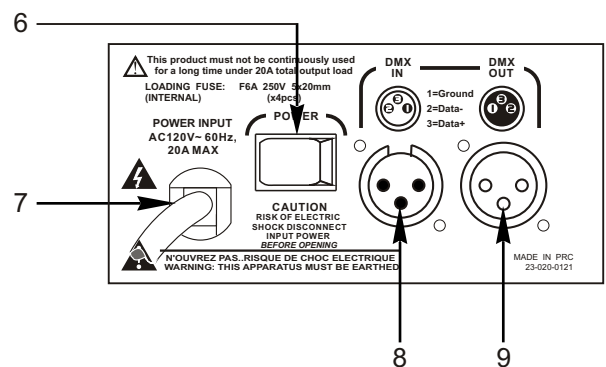

Thank you for purchasing the DP-DMX4B by *American DJ®*. For your convenience, this DP-DMX4B has been tested and is ready to be used, there is no assembly required.

Product Descriptions:

The DP-DMX4B is a 4 channel DMX dimmer pack, it can extend to a maximum of 512 channels using DMX 512 protocol. The DP-DMX4B features include: zero-crossing circuitry for protection of inductive loads; each 3-prong Edison sockets for each channel; individual 6 A fuse for each channel; XLR connection and a maximum output load of 5A per channel or 20A total.

General Functions:

1. **Channel Output:** 5A per channel, Total 20A
2. **Channel LEDs:** These LEDs indicate the dimming, On/Off of the appropriate channels.
3. **DMX Dip Switches:** Slide these dip switches to select desired DMX address(DMX addressing is printed on the top cover of the DP-DMX4B.)
4. **Power LED:** The LED is lit when power is on.
5. **DMX LED:** This LED begins flashing when DMX signal is present.
6. **Power Switch:** Turns on/off the main power.
7. **POWER INPUT:** AC 120V~60Hz, 20A max.
8. **DMX Input:** This connector accepts your DMX input signals.
9. **DMX Output:** This connector sends your DMX input signal through to the next DMX device.

Technical Specifications:

Power Input AC 120V~60Hz, 20A max.
 Channel Output 5A/CH., Total 20A
 Fuse(Internal) F6A 250V 5x20mm(x4PCS)
 Dimensions 197x124x60mm
 Weight 1.2 Kg

CAUTION! No user serviceable parts inside do not attempt repairs. In the event your unit should fail, contact your *American DJ®* dealer.