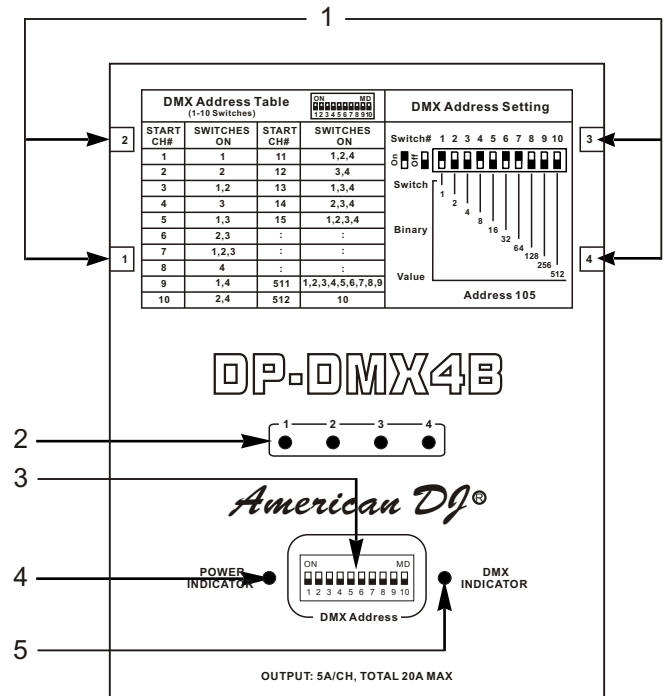

Thank you for purchasing the DP-DMX4B by *American DJ®*. For your convenience, this DP-DMX4B has been tested and is ready to be used, there is no assembly required.

Product Descriptions:

The DP-DMX4B is a 4 channel DMX dimmer pack, it can extend to a maximum of 512 channels using DMX 512 protocol. The DP-DMX4B features include: zero-crossing circuitry for protection of inductive loads; each 3-prong Edison sockets for each channel; individual 6 A fuse for each channel; XLR connection and a maximum output load of 5A per channel or 20A total.

General Functions:

1. **Channel Output:** 5A per channel, Total 20A
2. **Channel LEDs:** These LEDs indicate the dimming, On/Off of the appropriate channels.
3. **DMX Dip Switches:** Slide these dip switches to select desired DMX address(DMX addressing is printed on the top cover of the DP-DMX4B.)
4. **Power LED:** The LED is lit when power is on.
5. **DMX LED:** This LED begins flashing when DMX signal is present.
6. **Power Switch:** Turns on/off the main power.
7. **POWER INPUT:** AC 120V~60Hz, 20A max.
8. **DMX Input:** This connector accepts your DMX input signals.
9. **DMX Output:** This connector sends your DMX input signal through to the next DMX device.

Technical Specifications:

Power Input AC 120V~60Hz, 20A max.
 Channel Output 5A/CH., Total 20A
 Fuse(Internal) F6A 250V 5x20mm(x4PCS)
 Dimensions 197x124x60mm
 Weight 1.2 Kg

CAUTION! No user serviceable parts inside do not attempt repairs. In the event your unit should fail, contact your *American DJ®* dealer.