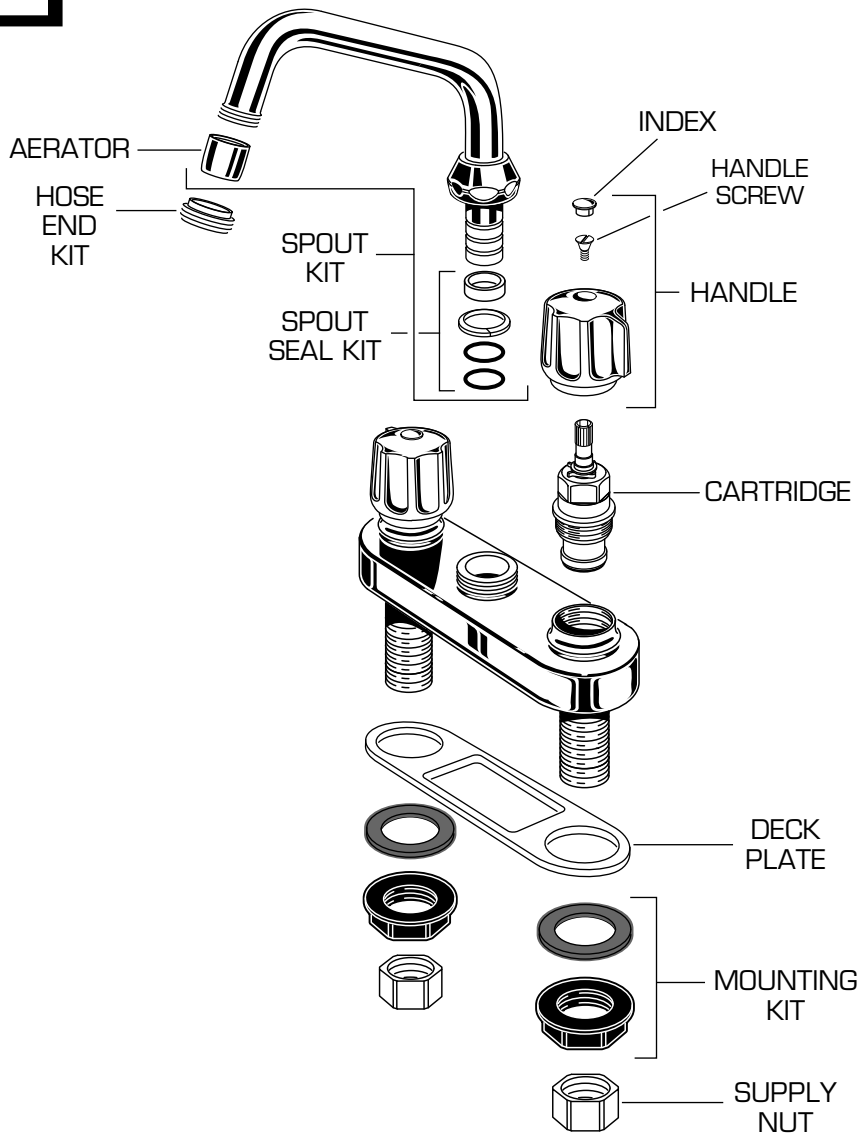

**LAUNDRY  
FAUCET  
MODEL NUMBERS**

**7573 SERIES**

*American Standard*

REPAIR PARTS	DESCRIPTION	PART NUMBER	PKG QTY	BULK QTY
Handle Parts	Handle Kit	060221-0020A	1	-
	Handle Screw	918555-0070A	1	-
	Handle Index Button	060226-0070A	1Pair	-
Faucet Parts	Spout Kit	060223-0020A	1	-
	Spout Seal Kit	012087-0070A	1	-
	Aerator	066108-0020A	1	-
	Cartridge	991330-0070A	1 Pair	-
	Hose End Kit	060224-0020A	1	-
	Deck Plate	060225-0070A	1	-
	Mounting Kit	065800-0070A	2	-
	Supply Nut (Brass)	024220-0070A	2	-