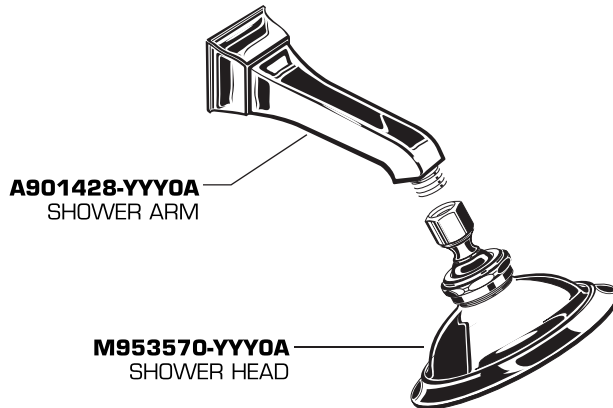

American Standard

**TOWNSQUARE
BATH/SHOWER
TRIM KIT**

MODEL NUMBER

**T555.500
T555.501
T555.502**

Replace the "YYY" with appropriate finish code

CHROME	002
POLISHED BRASS	099
SATIN	295

HOT LINE FOR HELP
For toll-free information and answers to your questions, call:
1 (800) 442-1902
Weekdays 8:00 a.m. to 8:00 p.m. EST
IN CANADA 1-800-387-0369 (TORONTO 1-905-306-1093)
Weekdays 8:00 a.m. to 7:00 p.m. EST
IN MEXICO 01-800-839-12-00