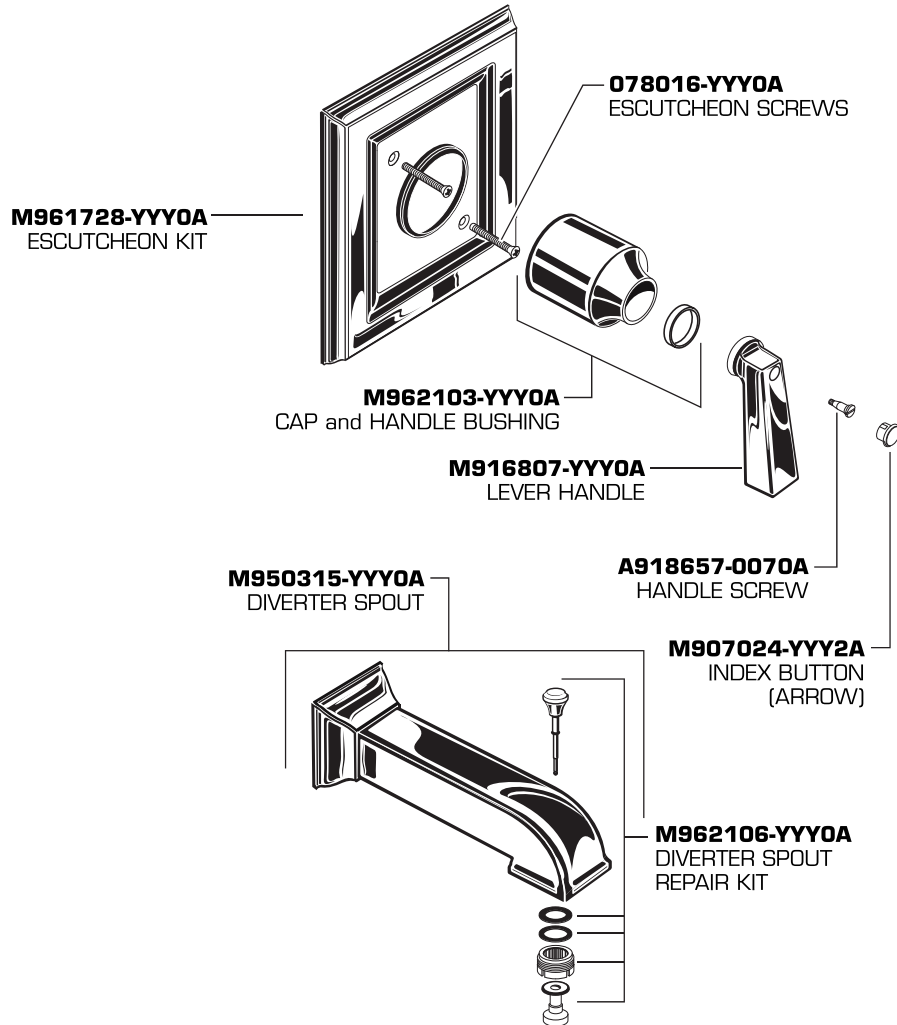

American Standard

**TOWNSQUARE
BATH/SHOWER
TRIM KIT**

MODEL NUMBER

**T555.500
T555.501
T555.502**

Replace the "YYY" with appropriate finish code

CHROME	002
POLISHED BRASS	099
SATIN	295

HOT LINE FOR HELP
For toll-free information and answers to your questions, call:
1 (800) 442-1902
Weekdays 8:00 a.m. to 8:00 p.m. EST
IN CANADA 1-800-387-0369 (TORONTO 1-905-306-1093)
Weekdays 8:00 a.m. to 7:00 p.m. EST
IN MEXICO 01-800-839-12-00