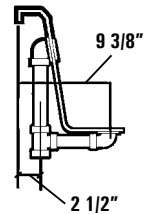

# HOTSOAK 56

AQUATIC

**HOTSOAK SERIES** MODEL # AI6038OHS

**Rough-In Plumbing Measurements**

### GENERAL SPECIFICATIONS:

|                     |   |
|---------------------|---|
| Tub Size            | 59 1/2" x 37 3/4" x 20 1/4"<br>151 cm x 96 cm x 51 cm |
| Bathing Well        | 42" long<br>25" wide<br>19" interior depth            |
| Shipping Weight     | 179 lbs. / 81 kg                                      |
| Tub Weight Filled   | 641 lbs. / 291 kg                                     |
| Tub Only Weight     | 97 lbs. / 44 kg                                       |
| Gallons to Overflow | 60 gal. / 227 L                                       |