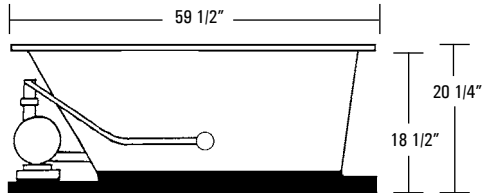

HOTSOAK 56

AQUATIC

HOTSOAK SERIES MODEL # AI6038OHS

Rough-In Plumbing Measurements

SPECIFICATIONS:

GENERAL SPECIFICATIONS:

Tub Size	59 1/2" x 37 3/4" x 20 1/4" 151 cm x 96 cm x 51 cm
Bathing Well	42" long 25" wide 19" interior depth
Shipping Weight	179 lbs. / 81 kg
Tub Weight Filled	641 lbs. / 291 kg
Tub Only Weight	97 lbs. / 44 kg
Gallons to Overflow	60 gal. / 227 L

ELECTRICAL SPECIFICATIONS:

Pump	1/15 HP; 1.3 AMP; 110V
Heater	1.5 kW; 12.5 AMP; 110V
Requirements	20 AMP; 110V, separate circuit required protected w/ Class A GFCI

STANDARD EQUIPMENT:

Aquatic Quality Features:

- 1.5 kW Inline Maintenance Heater
- Run-Dry Pump with 20-Minute Timer
- 2 Circulation Portal Covers
- Bath-Side On/Off Electronic Button
- "Quiet Pad" Anti-Vibration Pump Mount for Quiet Operation
- 2 Arm Rests
- Slip Resistant Floor
- Pre-leveled ABS Support Base
- Heat-bent Rigid PVC Piping for Optimum Sanitary Conditions
- Durable, Easy to Clean, Lucite® Cast Acrylic Surface
- Available in 8 Standard No-Charge Colors

**UL & IAPMO Listed, Factory Tested
Limited Lifetime Warranty**

OPTIONAL EQUIPMENT:

- Chromatherapy LED Lighting*
- Comfort Pillow - Oval or Rectangle
- Bolt-On Grab Bars
  - White, Biscuit, Chrome, Polished Brass, Gold, Polished Nickel, Satin Nickel or Oil Rubbed Bronze
- Lift & Turn Waste and Overflow
  - Chrome, Polished Brass, Gold, Polished Nickel, Satin Nickel or Oil Rubbed Bronze
- Cable Drive Waste and Overflow
  - Chrome, Polished Brass, Gold, Polished Nickel, Satin Nickel, Oil Rubbed Bronze or Color Matched (Bone, White and Biscuit Only)
- Optional Pump Location
- Premium Colors

All acrylic colors featured by Aquatic match the industry's leading fixture manufacturers.

*This whirlpool will need to be hard wired to the breaker box. Three outlets will be supplied on the whirlpool.

**Fax-On-Demand
Document #1231**