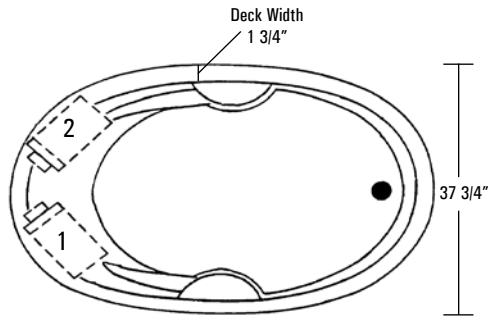

HOTSOAK 56

AQUATIC

HOTSOAK SERIES MODEL # AI6038OHS

Rough-In Plumbing Measurements

SPECIFICATIONS:

GENERAL SPECIFICATIONS:

Tub Size	59 1/2" x 37 3/4" x 20 1/4" 151 cm x 96 cm x 51 cm
Bathing Well	42" long 25" wide 19" interior depth
Shipping Weight	179 lbs. / 81 kg
Tub Weight Filled	641 lbs. / 291 kg
Tub Only Weight	97 lbs. / 44 kg
Gallons to Overflow	60 gal. / 227 L

ELECTRICAL SPECIFICATIONS:

Pump	1/15 HP; 1.3 AMP; 110V
Heater	1.5 kW; 12.5 AMP; 110V
Requirements	20 AMP; 110V, separate circuit required protected w/ Class A GFCI

STANDARD EQUIPMENT:

Aquatic Quality Features:

- 1.5 kW Inline Maintenance Heater
- Run-Dry Pump with 20-Minute Timer
- 2 Circulation Portal Covers
- Bath-Side On/Off Electronic Button
- "Quiet Pad" Anti-Vibration Pump Mount for Quiet Operation
- 2 Arm Rests
- Slip Resistant Floor
- Pre-leveled ABS Support Base
- Heat-bent Rigid PVC Piping for Optimum Sanitary Conditions
- Durable, Easy to Clean, Lucite® Cast Acrylic Surface
- Available in 8 Standard No-Charge Colors

**UL & IAPMO Listed, Factory Tested
Limited Lifetime Warranty**

OPTIONAL EQUIPMENT:

- Chromatherapy LED Lighting*
- Comfort Pillow - Oval or Rectangle
- Bolt-On Grab Bars
  - White, Biscuit, Chrome, Polished Brass, Gold, Polished Nickel, Satin Nickel or Oil Rubbed Bronze
- Lift & Turn Waste and Overflow
  - Chrome, Polished Brass, Gold, Polished Nickel, Satin Nickel or Oil Rubbed Bronze
- Cable Drive Waste and Overflow
  - Chrome, Polished Brass, Gold, Polished Nickel, Satin Nickel, Oil Rubbed Bronze or Color Matched (Bone, White and Biscuit Only)
- Optional Pump Location
- Premium Colors

All acrylic colors featured by Aquatic match the industry's leading fixture manufacturers.

*This whirlpool will need to be hard wired to the breaker box. Three outlets will be supplied on the whirlpool.

**Fax-On-Demand
Document #1231**