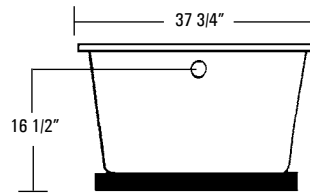

HOTSOAK 56

AQUATIC

HOTSOAK SERIES MODEL # AI6038OHS