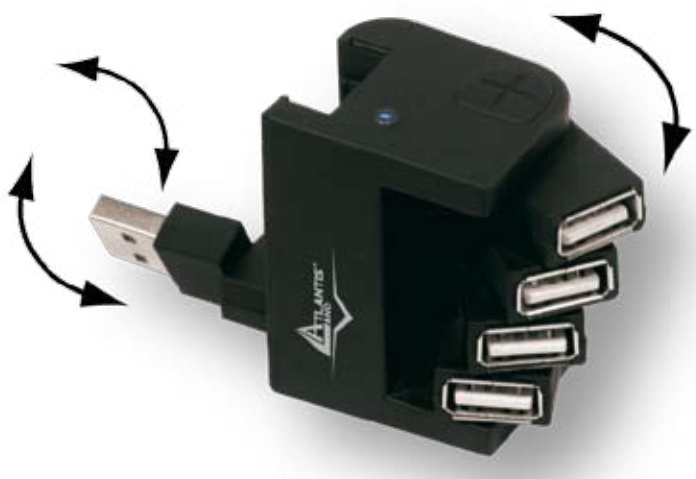

- USB 2.0 (backward compatible to USB 1.1)
- 4 swivel ports (max. rotation 180°)
- Compact design and rubber coating surface
- Plug'n'Play

Atlantis Land MyLink Swing is a 4 ports USB 2.0 Hub. Thanks to the USB 2.0 full compliance, it allows to make fast connections (up to 480 Mbps). Its compact design (with rubber coating surface) makes MyLink Swing the ideal solution for the notebook PC. The 4 swivel ports can be freely adjusted to maximum 180 degree; in this way, 4 devices can be connected at the same time without worried about the space. There is no need to use any additional drivers; just plug it in your PC and connect the other devices.

TECHNICAL FEATURES

Features

Connection

- USB 2.0 (backward compatible to USB 1.1)

Interface

- 1 USB A-Type port
- 4 movable USB ports (max. rotation 180°)

Compatible with: Windows® 98, Me, 2000, XP, Vista

Plug and Play

Physical Features

Weight: 62g

Dimensions: 48mm x 36mm x 30mm

Package Contents

USB Hub

USB extension cable

PRODUCT: MyLink Swing
CODE: A04-H401
EAN CODE: 8026974007953

Free Manuals Download Website