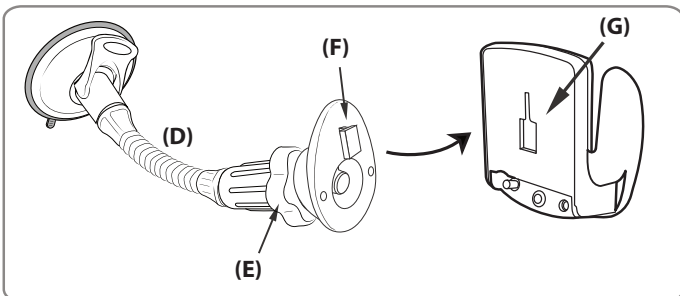

### Windshield Installation

Step 1. Push the pedestal suction cup (A) firmly to the windshield. Flip the lever (B) down to secure the suction cup.

**Dash Installation** (Optional, when disc is included)

Step 1. Locate a safe flat surface on the dash or console to mount the pedestal. Clean the dash with the alcohol pad provided. Let the dash surface dry before applying the adhesive disc (C).

Step 2. Push the pedestal suction cup (A) firmly to the disc (C). Flip the lever (B) down to secure the suction cup.

### Pedestal Adjustment and Cradle Attachment

(Cradle Sold Separately)

- Step 1. Adjust the angle of the pedestal head by using both hands to bend the gooseneck (D).
- Step 2. Adjust the angle and rotation of the pedestal head by loosening the swivel tightening ring (E).
- Step 3. Attach the device cradle to the pedestal head by inserting the T-tab (F) into the T-slot (G). (Cradle Sold Separately)