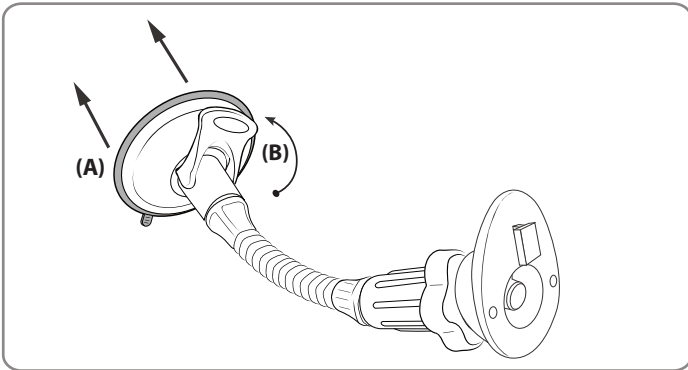

## CM089-ST | 7 " Swivel Tightening Windshield Suction Pedestal

CM089-ST

### Windshield Installation

Step 1. Push the pedestal suction cup (A) firmly to the windshield. Flip the lever (B) down to secure the suction cup.

**Dash Installation** (Optional, when disc is included)

Step 1. Locate a safe flat surface on the dash or console to mount the pedestal. Clean the dash with the alcohol pad provided. Let the dash surface dry before applying the adhesive disc (C).

Step 2. Push the pedestal suction cup (A) firmly to the disc (C). Flip the lever (B) down to secure the suction cup.

### Pedestal Adjustment and Cradle Attachment

(Cradle Sold Separately)

- Step 1. Adjust the angle of the pedestal head by using both hands to bend the gooseneck (D).
- Step 2. Adjust the angle and rotation of the pedestal head by loosening the swivel tightening ring (E).
- Step 3. Attach the device cradle to the pedestal head by inserting the T-tab (F) into the T-slot (G). (Cradle Sold Separately)