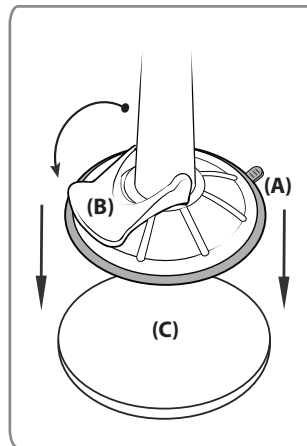

Dash Installation (Optional, when disc is included)

Step 1. Locate a safe flat surface on the dash or console to mount the pedestal. Clean the dash with the alcohol pad provided. Let the dash surface dry before applying the adhesive disc (C).

Step 2. Push the pedestal suction cup (A) firmly to the disc (C). Flip the lever (B) down to secure the suction cup.

Pedestal Adjustment and Cradle Attachment

(Cradle Sold Separately)

1. Step 1. Adjust the angle of the pedestal head by using both hands to bend the gooseneck (D).
2. Step 2. Adjust the angle and rotation of the pedestal head by loosening the swivel tightening ring (E).
3. Step 3. Attach the device cradle to the pedestal head by inserting the T-tab (F) into the T-slot (G). (Cradle Sold Separately)