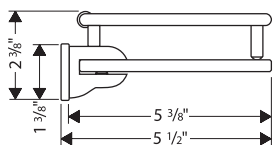

## Available Finishes

Chrome	40352000
Oil Rubbed Bronze	40352620
Brushed Nickel	40352820

The measurements shown are for reference only.

Products and specifications shown are subject to change without notice.