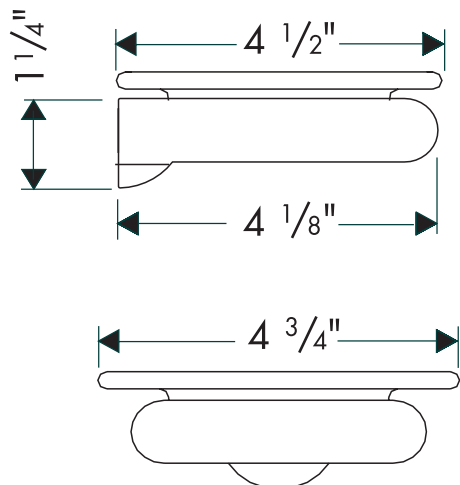

Product Features

- Wall mounted
- Anti-shatter polymer soap dish

Available Finishes

Chrome	06592000
Brushed Nickel	06592820
Polished Nickel	06592830

The measurements shown are for reference only.

Products and specifications shown are subject to change without notice.