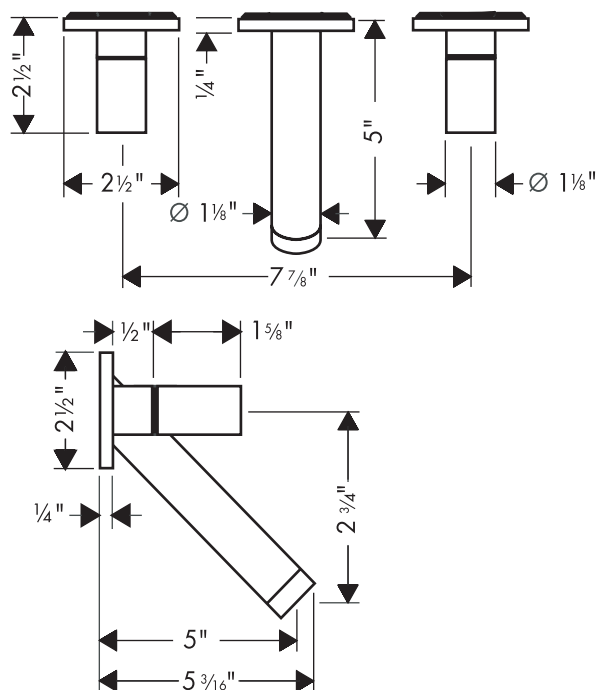

Available Finishes

Chrome	10313001
Brushed Nickel	10313821

Required Accessories

Rough	10303181

Optional Accessories

Grid drain, chrome	06400000
Grid drain, brushed nickel	06400820

The measurements shown are for reference only.

Products and specifications shown are subject to change without notice.

Specification sheet revised 1/2008

AXOR®
hansgrohe