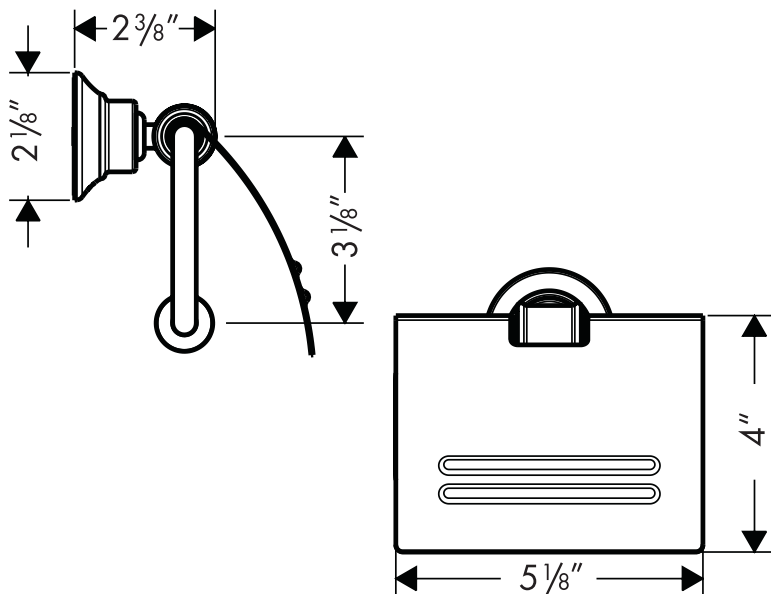

Axor Montreux Toilet Paper Holder

42036XX0

Product Features

- Wall-mounted
- Solid brass holder

Available Finishes

Chrome	42036000
Brushed Nickel	42036820
Polished Nickel	42036830

The measurements shown are for reference only.