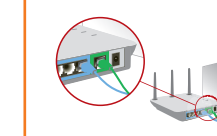

3 Easy Steps

Package Includes

User Manual on CD
Power Supply
RJ45 Ethernet Networking Cable

System Requirements

Standards:
IEEE 802.11g
IEEE 802.11b

Wireless Data Rate

108 Mbps

Security

WPA-PSK 64-bit WEP

128-bit encryption

VPN Support

PPTP, and IPSec pass-through

Management

Browser-Based

Easy Install Wizard Software

Maximum Users: 253 (LAN), 32 (WLAN)

LEDs

BELKIN