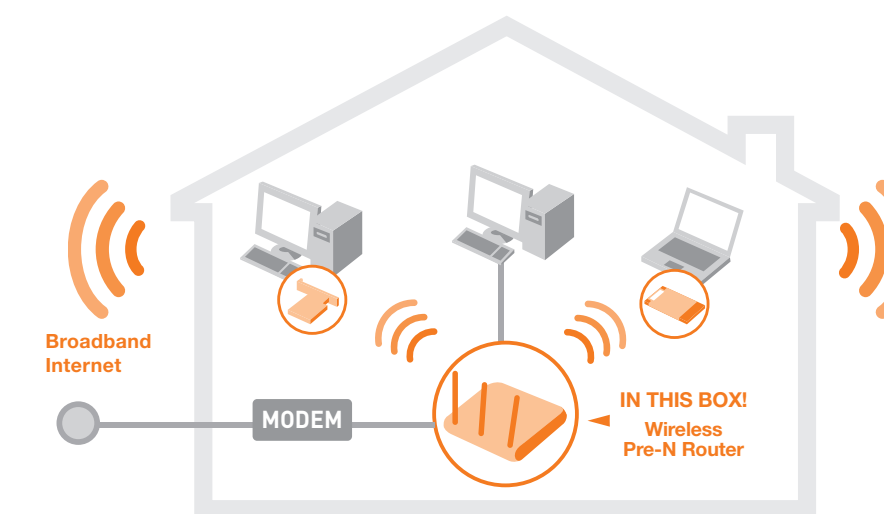

Network Security

Enhanced Firewall Included