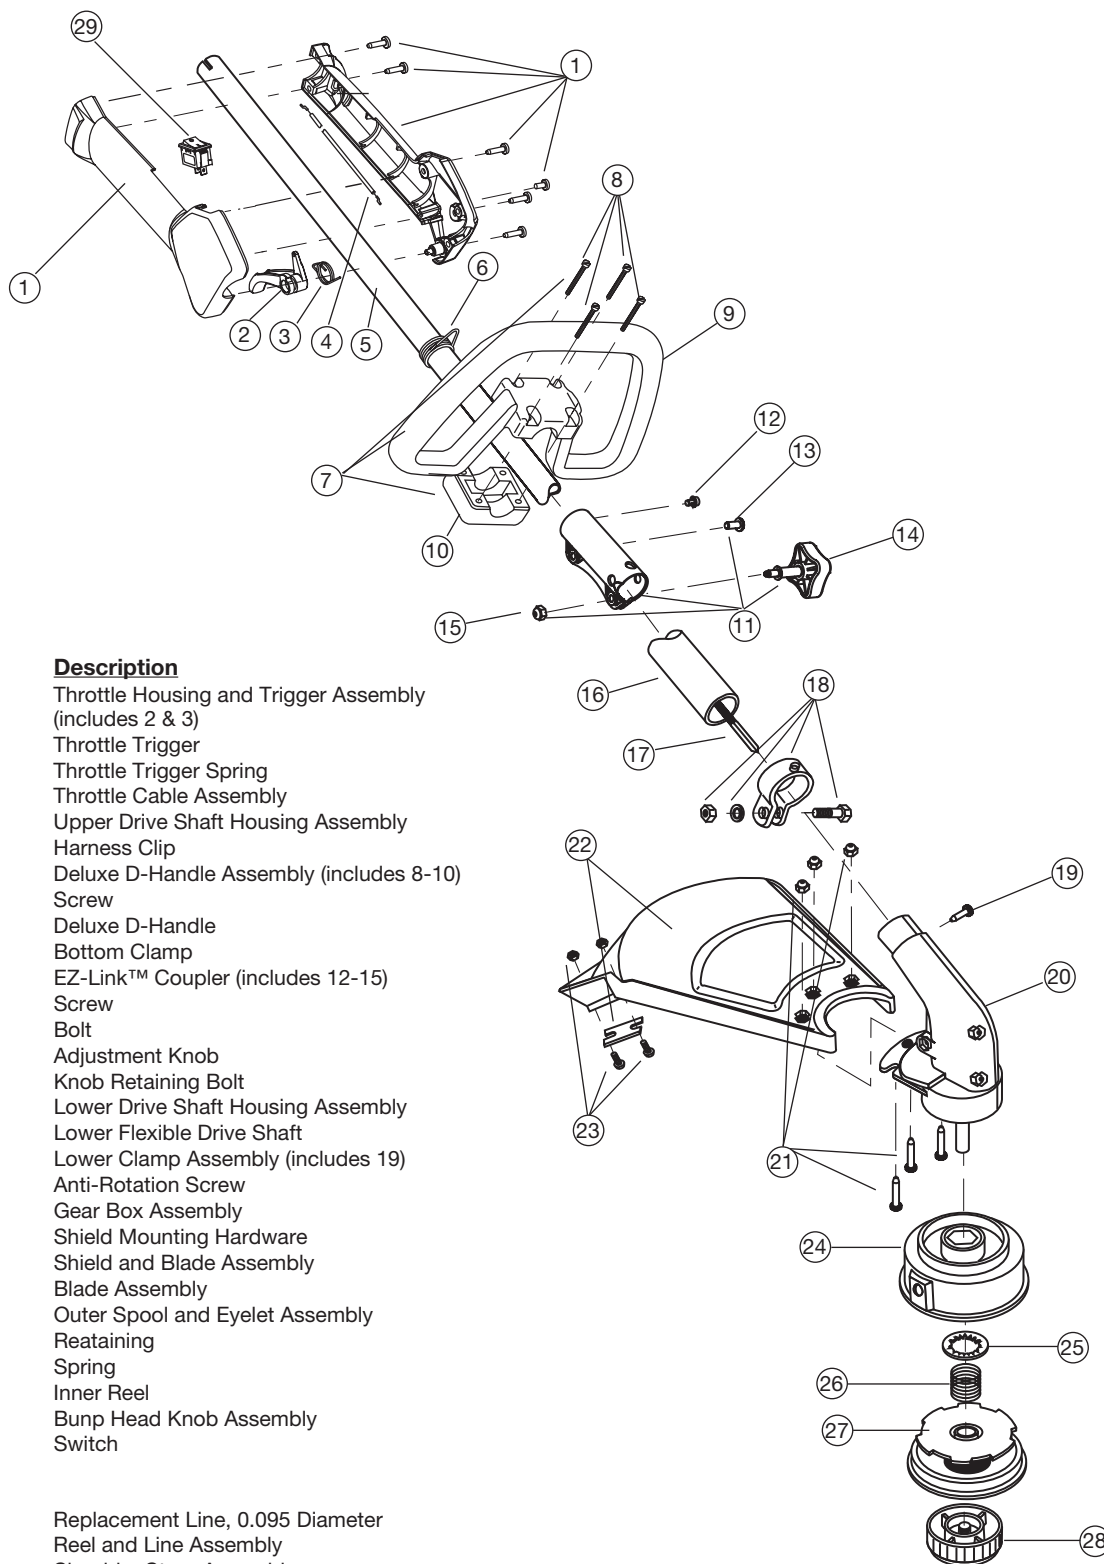

BOOM AND TRIMMER PARTS - MODEL TB75SS

2-CYCLE GAS TRIMMER

(Serial Number 011..... and greater)

Item	Part No.	Description
1	753-1211	Throttle Housing and Trigger Assembly (includes 2 & 3)
2	791-00042	Throttle Trigger
3	791-182690	Throttle Trigger Spring
4	791-182877	Throttle Cable Assembly
5	791-182309	Upper Drive Shaft Housing Assembly
6	791-610327	Harness Clip
7	791-180869	Deluxe D-Handle Assembly (includes 8-10)
8	791-181070	Screw
9	791-182167	Deluxe D-Handle
10	791-182168	Bottom Clamp
11	753-1190	EZ-Link™ Coupler (includes 12-15)
12	791-182057	Screw
13	791-181617	Bolt
14	791-181981	Adjustment Knob
15	791-181886	Knob Retaining Bolt
16	753-1212	Lower Drive Shaft Housing Assembly
17	791-181166	Lower Flexible Drive Shaft
18	791-153597	Lower Clamp Assembly (includes 19)
19	791-145569	Anti-Rotation Screw
20	791-180549	Gear Box Assembly
21	791-180547	Shield Mounting Hardware
22	753-1213	Shield and Blade Assembly
23	753-04013	Blade Assembly
24	791-153619	Outer Spool and Eyelet Assembly
25	791-610660	Retaining Spring
26	791-610317B	Spring
27	753-1155	Inner Reel
28	791-153066B	Bump Head Knob Assembly
29	791-182405	Switch