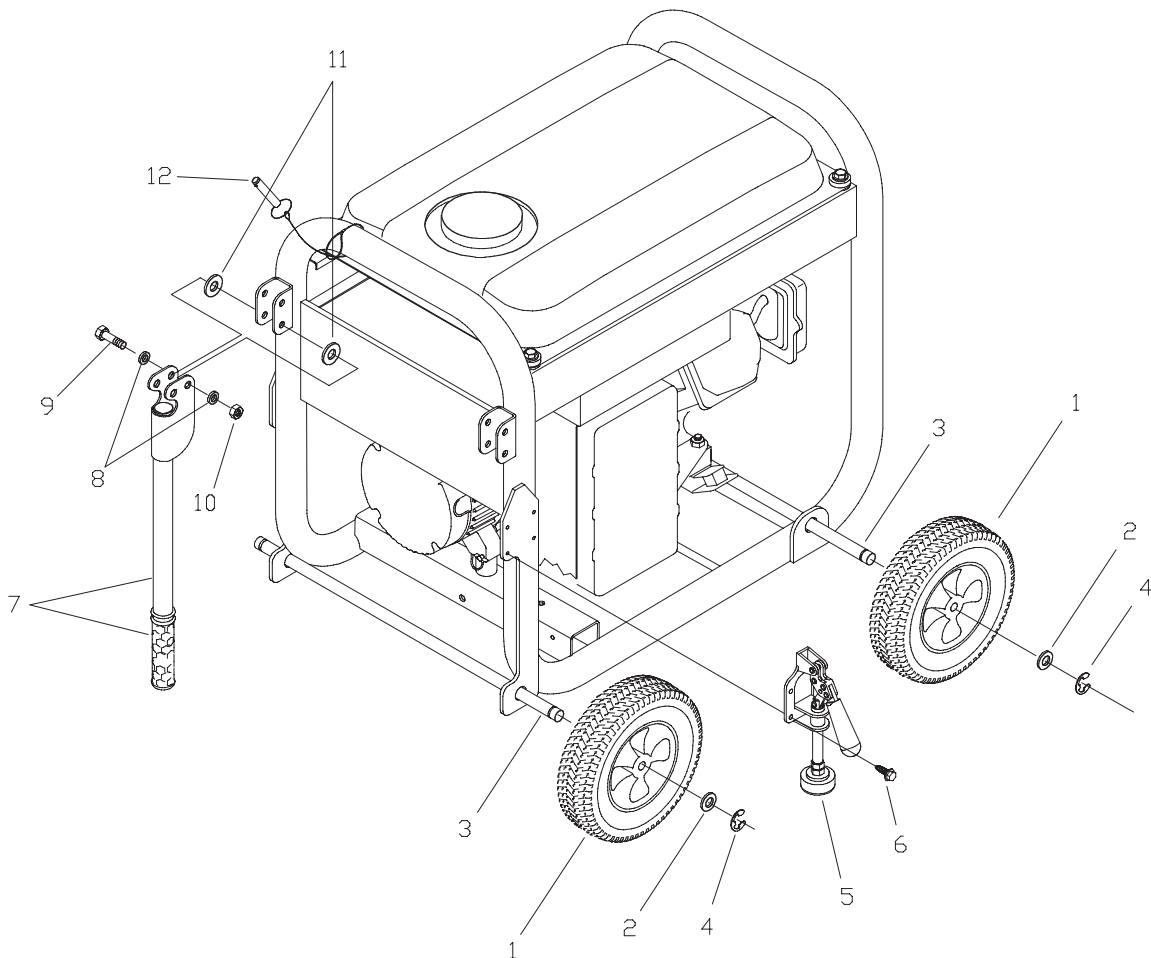

Item	Part #	Description	Item	Part #	Description
1	B192833GS	PANEL, Control	19	193077GS	STRIP, Terminal
2	B192836GS	BOX, Control Panel	20	*	LOCKWASHER, M4
3	*	WASHER, Flat, #10 - M5	21	*	PPHMS, M5 - 0.8 x 20
4	*	LOCKWASHER, M5	22	*	NUT, M4 - 0.7
5	*	PPHMS, M5 - 0.8 x 12	23	*	WASHER, Flat, M4
6	*	WASHER, M6 - 1/4, Int. Shakeproof	24	192931GS	BRACKET, GFCI Breaker
7	82538GS	SWITCH, Rocker	25	*	WASHER, Shakeproof, Int. #8
8	90418GS	OUTLET, 12VDC, Snap	26	192828DGS	BREAKER, Circuit, GFCI, 30A
9	202602GS	HOUR METER	27	68868GS	OUTLET, 120V, 30A
10	*	LOCKWASHER, M3	28	43437GS	OUTLET, 120/240V, 30A
11	*	NUT, M3 - 0.5	29	68759GS	OUTLET, 120V, 20A, Duplex
12	*	PHMS, M3 - 0.5 x 10	30	193036GS	HARNES, Wire
13	22694GS	HOUSING, Receptacle	31	193095GS	JUMPER, Terminal Block
14	87962GS	BREAKER, Circuit, 10A, 12V	32	202394GS	BREAKER, Circuit, 20A with hardware
15	84028GS	TRANSFORMER, Idle Control			
16	64525GS	STANDOFF, Hex			
17	193362GS	PCB, Idle Control			
18	*	PHTS, #6-32 x 3/8			

* - Items without part numbers are common fasteners and are available at your local hardware store.

ALTERNATOR EXPLODED VIEW & PARTS LIST

Item	Part #	Description
1	186059GS	ADAPTER, Mounting, Alternator
2	192919GS	ROTOR
3	192920AGS	STATOR
4	193336GS	RBC, (with O-Ring, p/n 189197GS)
5	86308HGS	HHCS, M6 - 1.0 x 140 SEMS
6	66386GS	ASSEMBLY, Holder, Brush
7	66849GS	TAPTITE, M5 - 0.8 x 16
8	22694GS	RECEPTACLE, 6 pin
9	81917GS	PIN, Roll, 4mm x 10
10	193428AGS	WIRE-A, Ground
11	65791GS	BEARING
13	192403XGS	WIRE, Ground
14	189769GS	REGULATOR, Voltage, AVR
15	65795GS	RECTIFIER
16	66849AGS	TAPTITE, M5 - 0.8 x 20

Exploded Views and Parts Lists

WHEEL KIT EXPLODED VIEW & PARTS LIST

Item	Part #	Description
1	203273GS	WHEEL
2	*	WASHER, 5/8"
3	191267KGS	AXLE
4	191265GS	E-RING
5	205135GS	ASSY, Brake
6	*	SCREW, 1/4-20 x 3/8
7	B193200GS	ASSY, Handle w/Grip
	198669GS	GRIP
8	*	WASHER, Flat, 5/16 - M8
9	*	NUT, M8 - 1.25, Nylok
10	*	HHCS, M8 - 1.25 x 45
11	*	WASHER, 1.2 x 0.346 x 0.03, Nylon
12	B4135GS	PIN, Handle