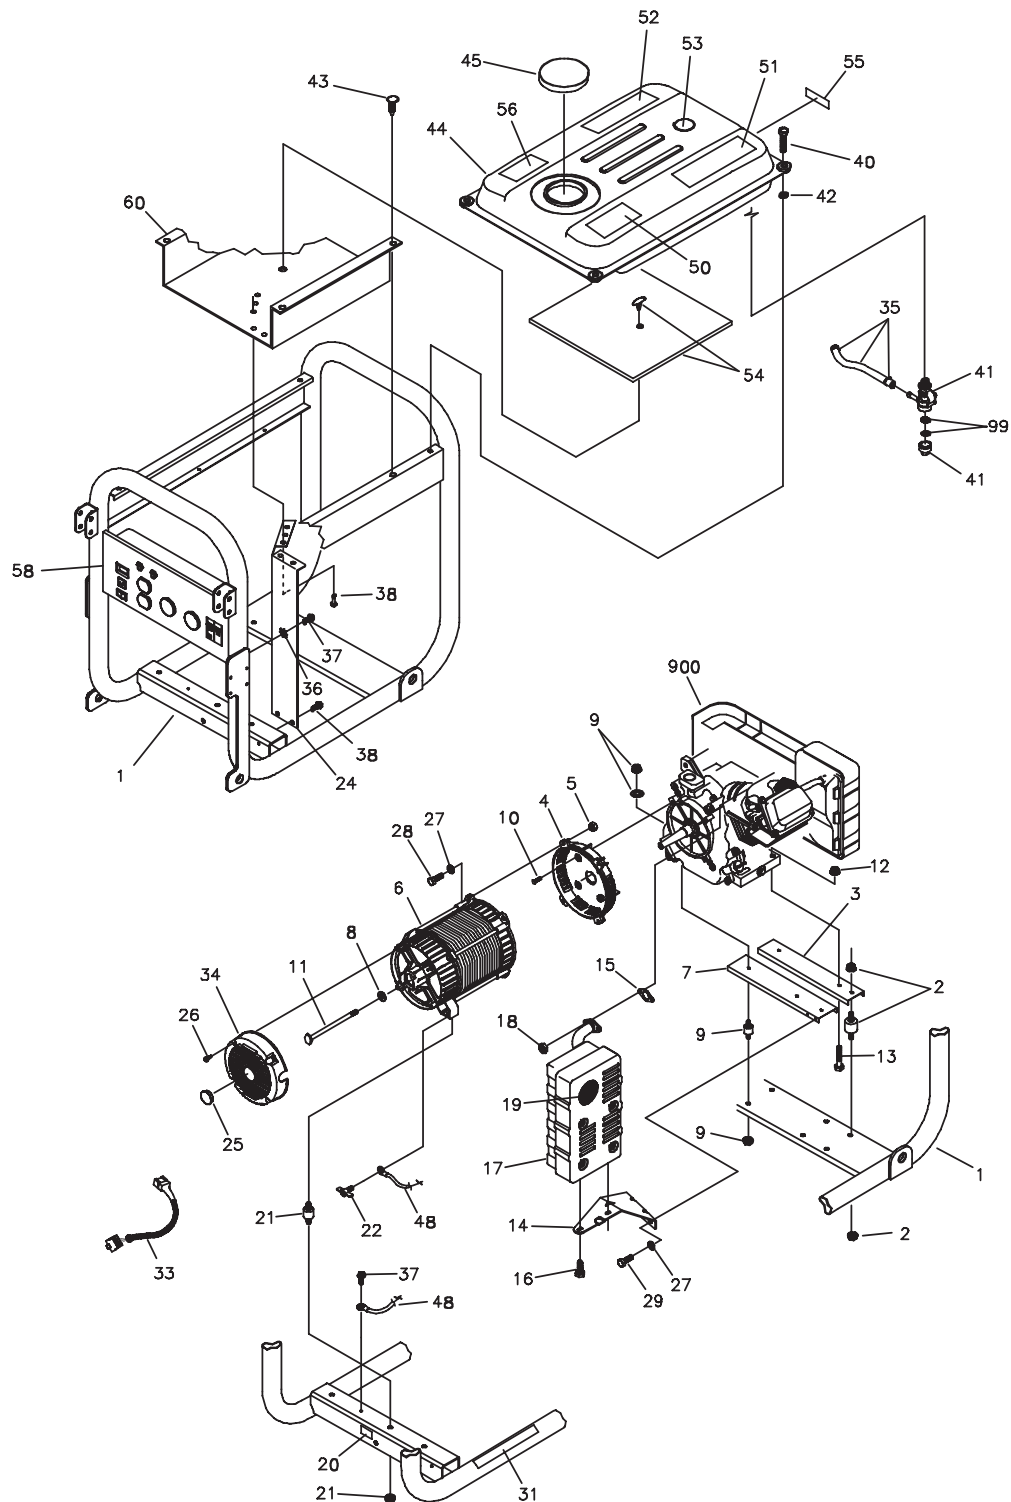

Exploded Views and Parts Lists

EXPLODED VIEW - MAIN UNIT

Copyright © 2007 Briggs & Stratton Power Products Group, LLC. All rights reserved. No part of this material may be reproduced or transmitted in any form by any means without the express written permission of Briggs & Stratton Power Products Group, LLC.