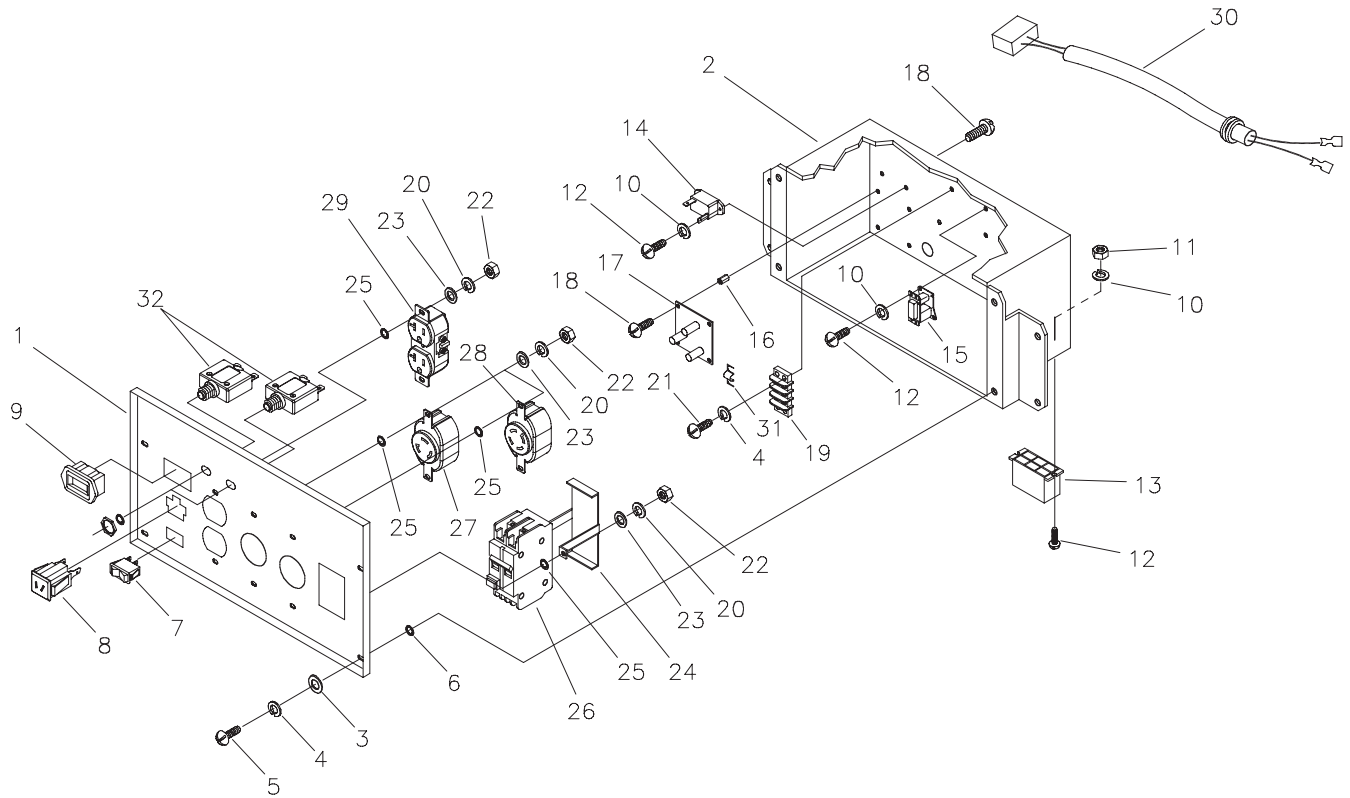

Item	Part #	Description	Item	Part #	Description
1	B192833GS	PANEL, Control	19	193077GS	STRIP, Terminal
2	B192836GS	BOX, Control Panel	20	*	LOCKWASHER, M4
3	*	WASHER, Flat, #10 - M5	21	*	PPHMS, M5 - 0.8 x 20
4	*	LOCKWASHER, M5	22	*	NUT, M4 - 0.7
5	*	PPHMS, M5 - 0.8 x 12	23	*	WASHER, Flat, M4
6	*	WASHER, M6 - 1/4, Int. Shakeproof	24	192931GS	BRACKET, GFCI Breaker
7	82538GS	SWITCH, Rocker	25	*	WASHER, Shakeproof, Int. #8
8	90418GS	OUTLET, 12VDC, Snap	26	192828DGS	BREAKER, Circuit, GFCI, 30A
9	202602GS	HOUR METER	27	68868GS	OUTLET, 120V, 30A
10	*	LOCKWASHER, M3	28	43437GS	OUTLET, 120/240V, 30A
11	*	NUT, M3 - 0.5	29	68759GS	OUTLET, 120V, 20A, Duplex
12	*	PHMS, M3 - 0.5 x 10	30	193036GS	HARNES, Wire
13	22694GS	HOUSING, Receptacle	31	193095GS	JUMPER, Terminal Block
14	87962GS	BREAKER, Circuit, 10A, 12V	32	202394GS	BREAKER, Circuit, 20A with hardware
15	84028GS	TRANSFORMER, Idle Control			
16	64525GS	STANDOFF, Hex			
17	193362GS	PCB, Idle Control			
18	*	PHTS, #6-32 x 3/8			

* - Items without part numbers are common fasteners and are available at your local hardware store.

ALTERNATOR EXPLODED VIEW & PARTS LIST

Item	Part #	Description
1	186059GS	ADAPTER, Mounting, Alternator
2	192919GS	ROTOR
3	192920AGS	STATOR
4	193336GS	RBC, (with O-Ring, p/n 189197GS)
5	86308HGS	HHCS, M6 - 1.0 x 140 SEMS
6	66386GS	ASSEMBLY, Holder, Brush
7	66849GS	TAPTITE, M5 - 0.8 x 16
8	22694GS	RECEPTACLE, 6 pin
9	81917GS	PIN, Roll, 4mm x 10
10	193428AGS	WIRE-A, Ground
11	65791GS	BEARING
13	192403XGS	WIRE, Ground
14	189769GS	REGULATOR, Voltage, AVR
15	65795GS	RECTIFIER
16	66849AGS	TAPTITE, M5 - 0.8 x 20