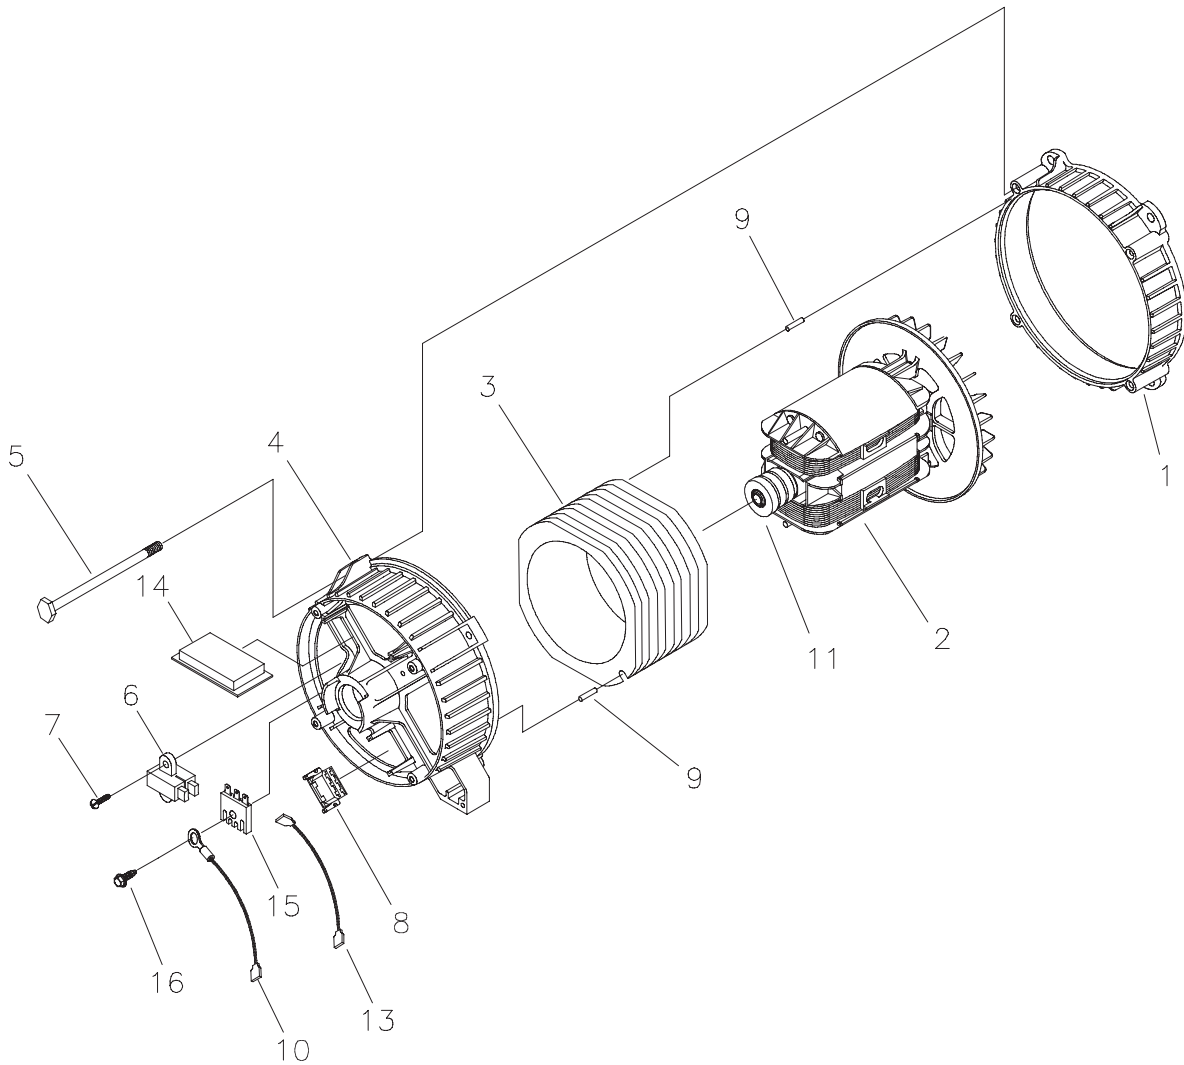

Item	Part #	Description	Item	Part #	Description
1	B192833GS	PANEL, Control	19	193077GS	STRIP, Terminal
2	B192836GS	BOX, Control Panel	20	*	LOCKWASHER, M4
3	*	WASHER, Flat, #10 - M5	21	*	PPHMS, M5 - 0.8 x 20
4	*	LOCKWASHER, M5	22	*	NUT, M4 - 0.7
5	*	PPHMS, M5 - 0.8 x 12	23	*	WASHER, Flat, M4
6	*	WASHER, M6 - 1/4, Int. Shakeproof	24	192931GS	BRACKET, GFCI Breaker
7	82538GS	SWITCH, Rocker	25	*	WASHER, Shakeproof, Int. #8
8	90418GS	OUTLET, 12VDC, Snap	26	192828DGS	BREAKER, Circuit, GFCI, 30A
9	202602GS	HOUR METER	27	68868GS	OUTLET, 120V, 30A
10	*	LOCKWASHER, M3	28	43437GS	OUTLET, 120/240V, 30A
11	*	NUT, M3 - 0.5	29	68759GS	OUTLET, 120V, 20A, Duplex
12	*	PHMS, M3 - 0.5 x 10	30	193036GS	HARNES, Wire
13	22694GS	HOUSING, Receptacle	31	193095GS	JUMPER, Terminal Block
14	87962GS	BREAKER, Circuit, 10A, 12V	32	202394GS	BREAKER, Circuit, 20A with hardware
15	84028GS	TRANSFORMER, Idle Control			
16	64525GS	STANDOFF, Hex			
17	193362GS	PCB, Idle Control			
18	*	PHTS, #6-32 x 3/8			

* - Items without part numbers are common fasteners and are available at your local hardware store.

ALTERNATOR EXPLODED VIEW & PARTS LIST

Item	Part #	Description
1	186059GS	ADAPTER, Mounting, Alternator
2	192919GS	ROTOR
3	192920AGS	STATOR
4	193336GS	RBC, (with O-Ring, p/n 189197GS)
5	86308HGS	HHCS, M6 - 1.0 x 140 SEMS
6	66386GS	ASSEMBLY, Holder, Brush
7	66849GS	TAPTITE, M5 - 0.8 x 16
8	22694GS	RECEPTACLE, 6 pin
9	81917GS	PIN, Roll, 4mm x 10
10	193428AGS	WIRE-A, Ground
11	65791GS	BEARING
13	192403XGS	WIRE, Ground
14	189769GS	REGULATOR, Voltage, AVR
15	65795GS	RECTIFIER
16	66849AGS	TAPTITE, M5 - 0.8 x 20

Exploded Views and Parts Lists

WHEEL KIT EXPLODED VIEW & PARTS LIST

Item	Part #	Description
1	203273GS	WHEEL
2	*	WASHER, 5/8"
3	191267KGS	AXLE
4	191265GS	E-RING
5	205135GS	ASSY, Brake
6	*	SCREW, 1/4-20 x 3/8
7	B193200GS	ASSY, Handle w/Grip
	198669GS	GRIP
8	*	WASHER, Flat, 5/16 - M8
9	*	NUT, M8 - 1.25, Nylok
10	*	HHCS, M8 - 1.25 x 45
11	*	WASHER, 1.2 x 0.346 x 0.03, Nylon
12	B4135GS	PIN, Handle