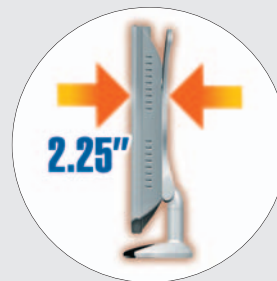

TF-TV I 400

14" TFT LCD TV/MONITOR

1. 14" Flat Screen TFT LCD Panel
   - Convenient On Screen Display
   - Built-in High Sensitivity TV Tuner
   - High Output Stereo Speakers
   - Desktop or Wall Mountable Design
2. Accessories Included
3. Full Function Remote Control
   - AV Cable & 110-220V UL Adapter
4. Carton - Inner: 1 Master: 2
   UPC: 7 16829 99140 4

Specifications	
Type	14" TFT LCD
Display colors	262,144
Resolution	800 x 600
Contrast Ratio	400:1
Brightness	350 cd/m²
Horizontal Viewing Angle	+75° ~ -75°
Vertical Viewing Angle	+50° ~ -60°
Horizontal Frequency	31-60 KHz
Vertical Frequency	60-75 KHz
Video Input	VGA, RCA Video, S-Video, Component Video
Audio Input	PC Audio, 2-CH RCA Audio (Left, Right)
Speaker Output	3W x 2
Power Supply	110-220 Volt AC Adapter

COBY®

www.cobyusa.com and www.ecoby.com

©2004 COBY ELECTRONICS CORPORATION Features and specifications are subject to change without prior notification Printed in USA