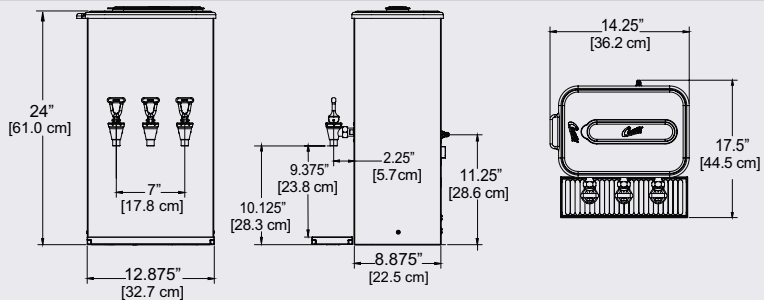

TCC1

TCC2

TCC3

ITEM NO

PROJECT

DATE

FEATURES AT A GLANCE

- Mixing chambers have been designed and engineered for enhanced blending performance.
- Easily adjustable concentrate to water mixing ratio.
- Greater faucet clearance.
- Drip tray and quick disconnect included.
- Braided Hoses.
- Pressure regulators mixes a range of 5:1 to 15:1 concentrate to water ratio.
- Extra length hose for under-counter or remote bag-in-box applications.
- Rear shut-off valve.
- Shelf will accommodate two 1/2 gallon bottles or bag-in-box applications.
- Black plastic lid.
- Alternate merchandising label available.

Optional Label: WC-38360

Braided Hose

Mixture Adjusting Knob

Quick Connect

Enhanced 9.5" Cup Clearance

TCC1

TCC2

TCC3

Specifications	Faucet Clearance	Dimensions(HxWxD)	Shipping Wt.	Cube (cu. ft.)
TCC1	9.25"	24" x 8.875" x 12.875"	22 lbs.	6.2
TCC2	9.25"	24" x 8.875" x 12.875"	23 lbs.	6.2
TCC3	9.375"	24" x 12.875" x 8.875"	26 lbs.	6.2