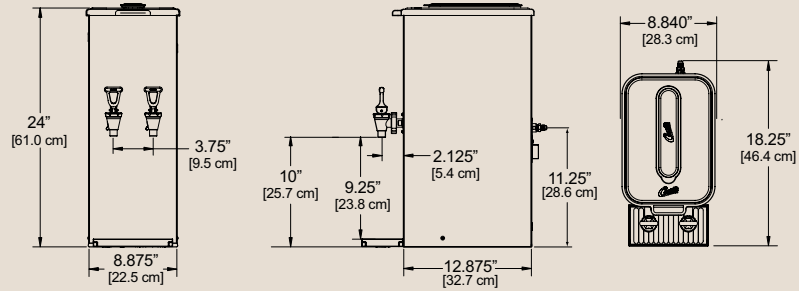

TCC1

TCC2

TCC3

ITEM NO

PROJECT

DATE

FEATURES AT A GLANCE

- Mixing chambers have been designed and engineered for enhanced blending performance.
- Easily adjustable concentrate to water mixing ratio.
- Greater faucet clearance.
- Drip tray and quick disconnect included.
- Braided Hoses.
- Pressure regulators mixes a range of 5:1 to 15:1 concentrate to water ratio.
- Extra length hose for under-counter or remote bag-in-box applications.
- Rear shut-off valve.
- Shelf will accommodate two 1/2 gallon bottles or bag-in-box applications.
- Black plastic lid.
- Alternate merchandising label available.

Optional Label: WC-38360

Braided Hose

Mixture Adjusting Knob

Quick Connect

Enhanced 9.5" Cup Clearance

TCC1

TCC2

TCC3

Specifications	Faucet Clearance	Dimensions(HxWxD)	Shipping Wt.	Cube (cu. ft.)
TCC1	9.25"	24" x 8.875" x 12.875"	22 lbs.	6.2
TCC2	9.25"	24" x 8.875" x 12.875"	23 lbs.	6.2
TCC3	9.375"	24" x 12.875" x 8.875"	26 lbs.	6.2