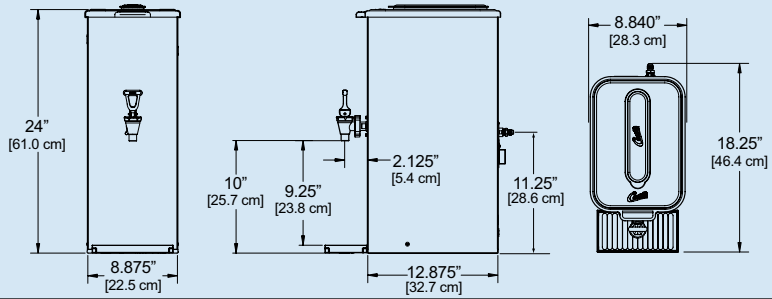

TCC1

TCC2

TCC3

ITEM NO

PROJECT

DATE

FEATURES AT A GLANCE

- Mixing chambers have been designed and engineered for enhanced blending performance.
- Easily adjustable concentrate to water mixing ratio.
- Greater faucet clearance.
- Drip tray and quick disconnect included.
- Braided Hoses.
- Pressure regulators mixes a range of 5:1 to 15:1 concentrate to water ratio.
- Extra length hose for under-counter or remote bag-in-box applications.
- Rear shut-off valve.
- Shelf will accommodate two 1/2 gallon bottles or bag-in-box applications.
- Black plastic lid.
- Alternate merchandising label available.

Optional Label: WC-38360

Braided Hose

Mixture Adjusting Knob

Quick Connect

Enhanced 9.5" Cup Clearance

TCC1

TCC2

TCC3

Specifications	Faucet Clearance	Dimensions(HxWxD)	Shipping Wt.	Cube (cu. ft.)
TCC1	9.25"	24" x 8.875" x 12.875"	22 lbs.	6.2
TCC2	9.25"	24" x 8.875" x 12.875"	23 lbs.	6.2
TCC3	9.375"	24" x 12.875" x 8.875"	26 lbs.	6.2