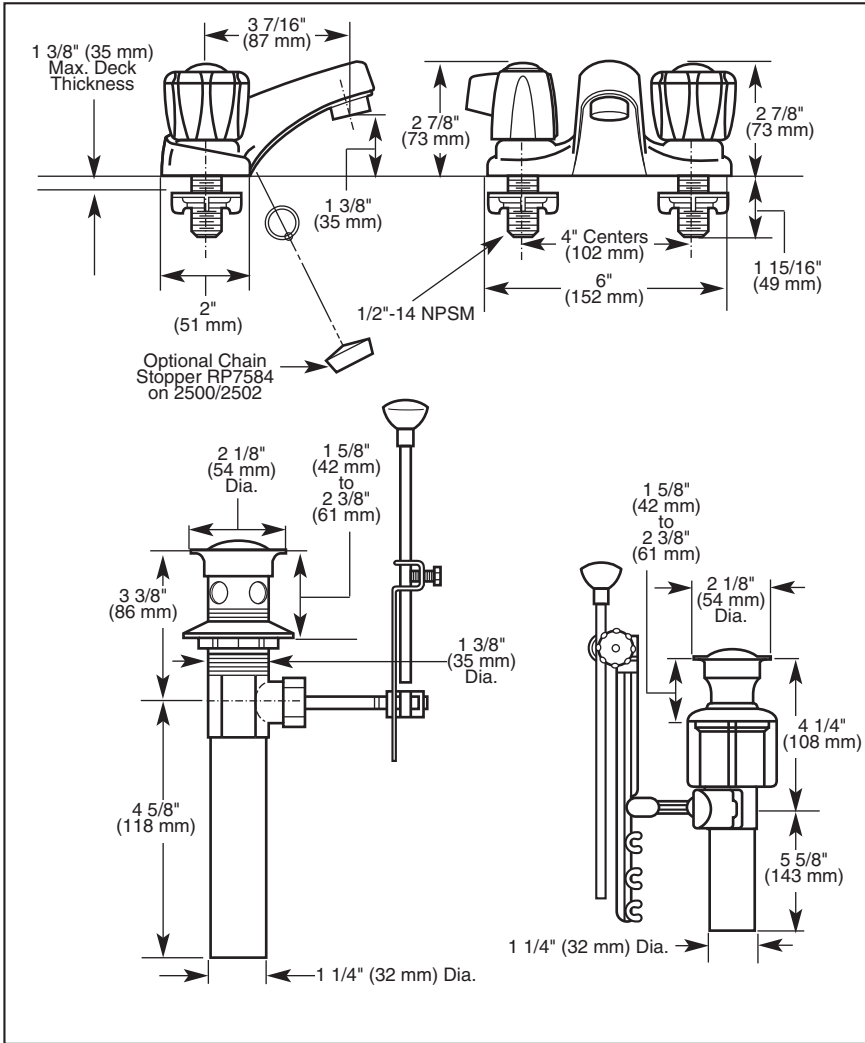

Submitted Model No.: _____
 Specific Features: _____

DELTA[®]

LAVATORY FAUCETS

- Classic Series
- Two Handle Deck Mount
- 2 and 3 Hole Sink Applications
- 4" Centerset

STANDARD SPECIFICATIONS:

- Solid brass fabricated body.
- 4" (102 mm) centerset.
- 3 7/16" (87 mm) long spout.
- Hot and cold stems are interchangeable.
- Control mechanism is the rotating cylinder type with stainless steel plate and 180° rotation, with replaceable non-metallic seats operating in stainless steel lined sockets.
- 1/2"-14 NPSM threaded male inlet shanks.
- Models with Snap-N-Pop-Up[®] drain have polypropylene pop-up type fitting with plated flange and stopper.
- Models with suffix "MPU" have metal drain have pop-up type fitting with plated flange and stopper.
- Maximum flow rate 1.5 gpm @ 60 PSI.