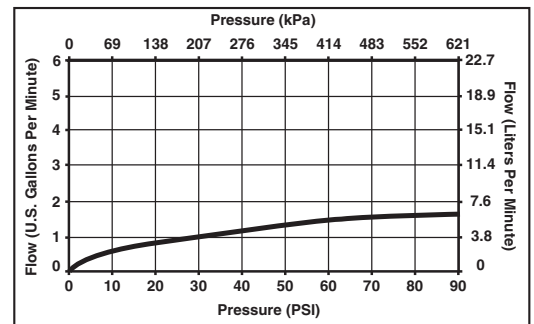

COMPLIES WITH:

- ASME A112.18.1 / CSA B125.1
- ASME A112.18.2 / CSA B125.2
- Indicates compliance to ICC/ANSI A117.1
- EPA Water Sense
- ASTM F409 (for non-metallic drain)