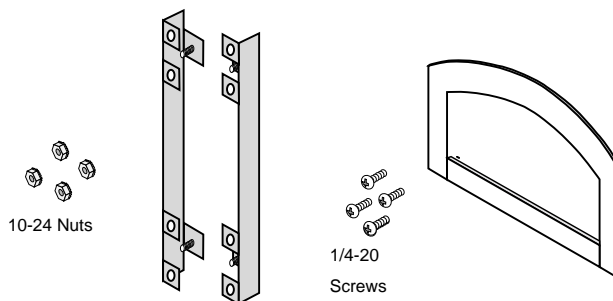

Packing List

Bracket Installation – DVS Insert EF II

Install the face mounting brackets to the heater with the included nuts.

NOTE: The brackets install with this pair of closely spaced flanges at the top.