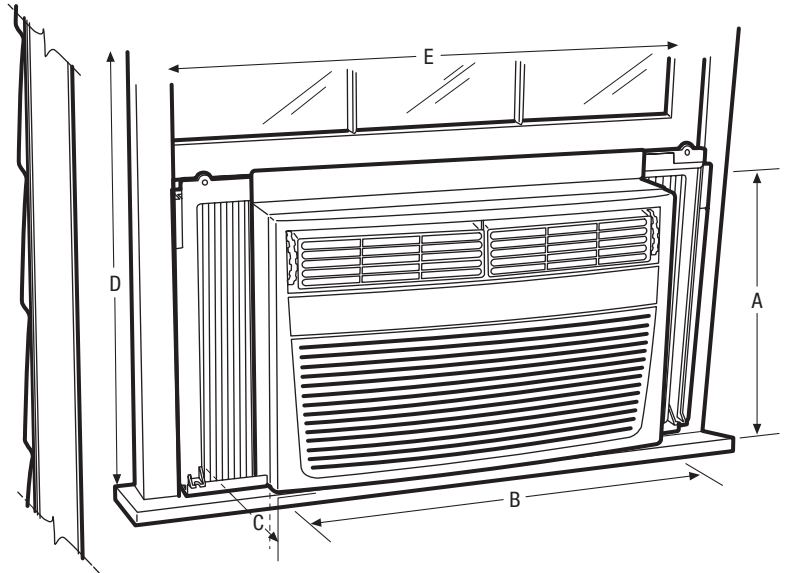

Performance	
BTU (Cool)	12,000
Dehumidification (Pints/Hour)	3.8
Cool Area (Sq. Ft.)	640
Energy Efficiency Ratio	9.8
Electrical	
Volts	115
Amps (Cool)	11.0
Watts (Cool)	1,220
Length of Power Cord (Min./Max.)	6' / 6.5'
Plug Type (NEMA)	LCDFI (5-15P)
Features	
Electronic Controls	Ready-Select® Controls
Fan Speeds (Cool/Fan)	3/3
Low Voltage Start-Up	Yes
Auto Cool Function	
Energy Save	
Sleep Mode	
Filter Check	
24-Hour On/Off Timer	Yes
Clean Air Ionizer	
Remote Control	
Air CFM (High/Med/Low)	264/242/202
Air Direction Control	8-Way
Fresh Air/Exhaust Vent/Closed	Yes/Yes/Yes
Filter Type	Antibacterial Mesh
Filter Access	Tilt-Out
Slide-Out Chassis	
Window Mounting Kit (Included)	Pleated Quick Mount
Warranty¹	Yes
Certifications	
Performance	AHAM
Specifications	
Refrigerant	R410a
Shipping Weight (Approx.)	74 Lbs.

¹Warranty 5 year sealed system/1 year full parts and labor.

NOTE: For planning purposes only. Always consult local and national electric codes. Refer to Product Installation Guide for detailed installation instructions on the web at frigidaire.com.

Product Dimensions	
A - Height	14-1/2"
B - Width	19"
C - Depth	19"

Window Dimensions	
D - Height (Min.)	15-1/2"
E - Width (Min./Max.)	23" / 36"

Accessories information available on the web at frigidaire.com

FRIGIDAIRE

USA • 10200 David Taylor Drive • Charlotte, NC 28262 • 1-800-FRIGIDAIRE • frigidaire.com
CANADA • 5855 Terry Fox Way • Mississauga, ON L5V 3E4 • 1-800-265-8352 • frigidaire.ca

FRA123BU1 04/11

Download from www.SoftBooks.com All Manuals Search And Download.

Specifications subject to change. Printed in the U.S.A.