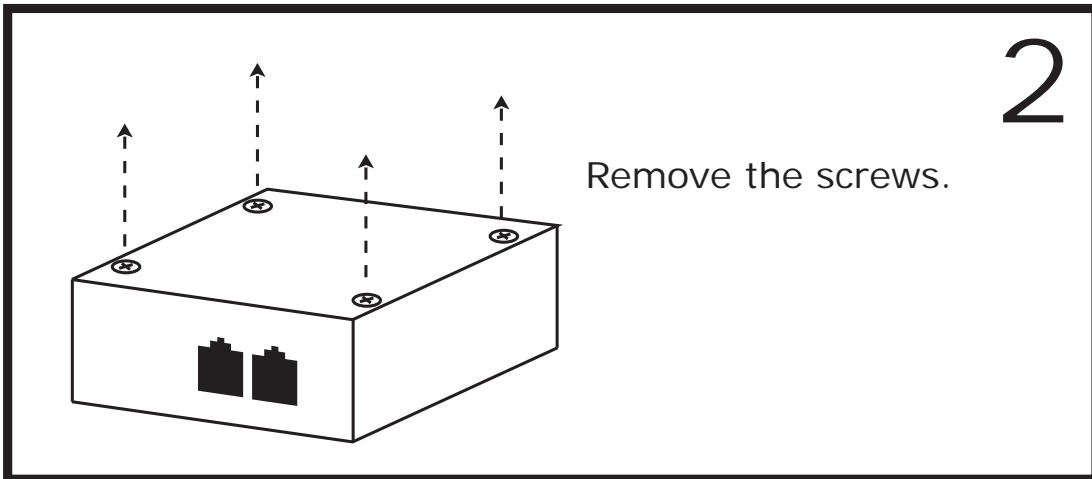

Mounting Plate Installation