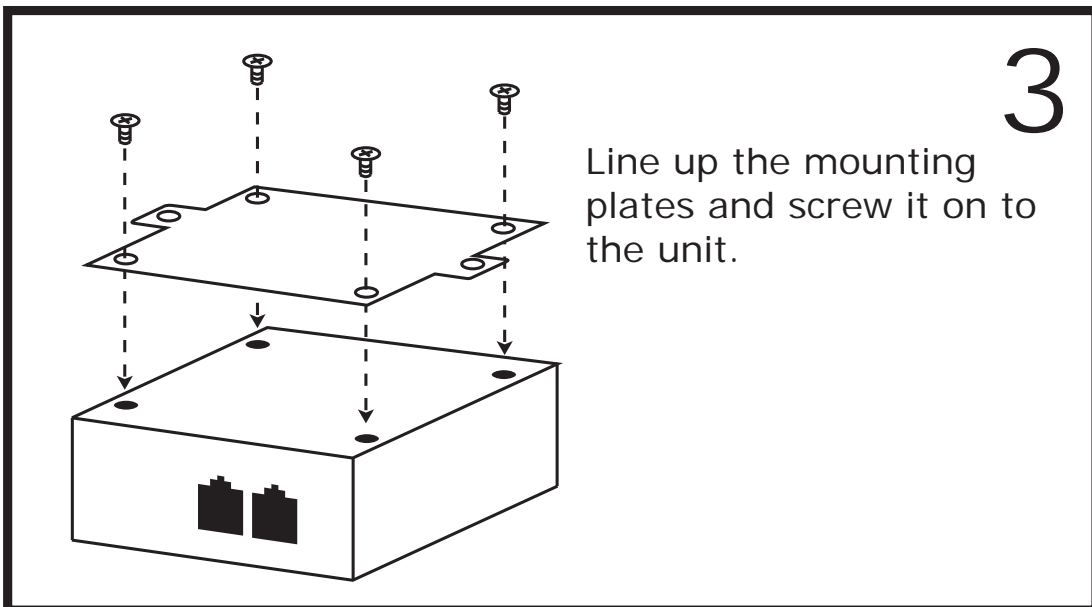

Mounting Plate Installation