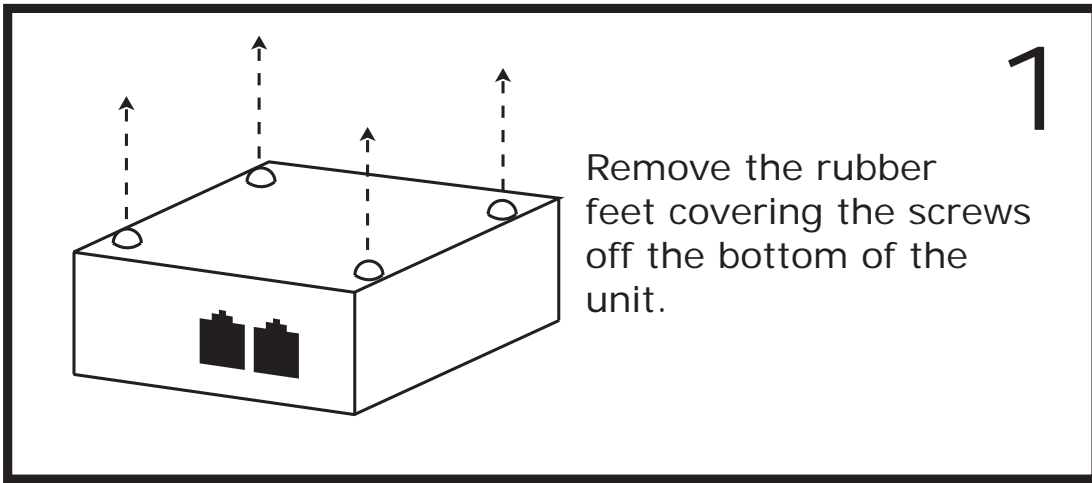

Mounting Plate Installation