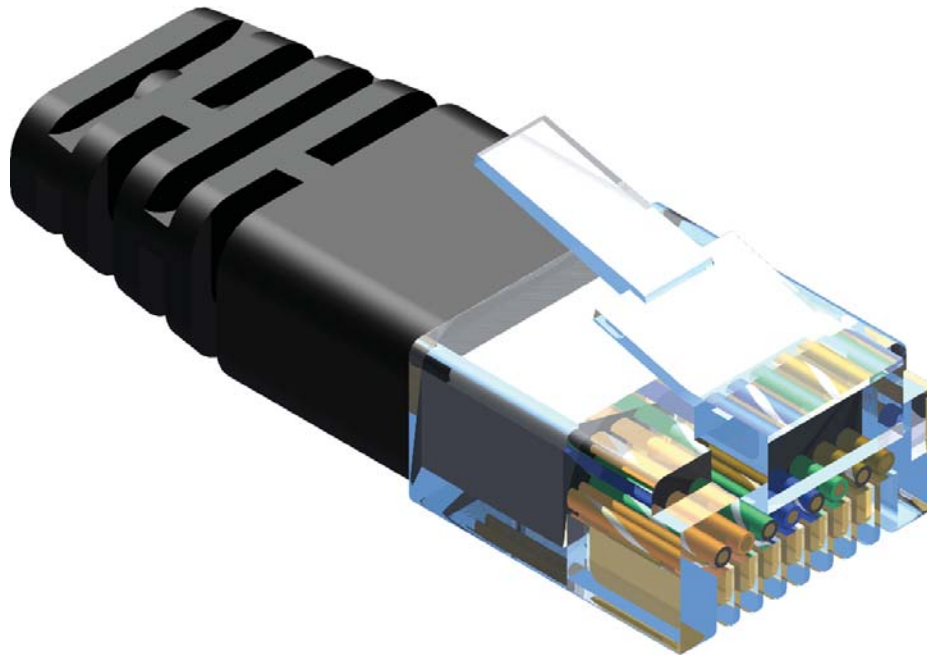

1. HDMI To Composite/S-Video Scaler

P

IR CODE CONFIGURATION

1. HDMI To Composite/S-Video Scaler

1. HDMI To Composite/S-Video Scaler

NETWORK CABLE WIRING DIAGRAM

Gefen has specifically engineered their products to work with the TIA/EIA-568-B specification. Please adhere to the table below when field terminating cable for use with Gefen products. Failure to do so may produce unexpected results and reduced performance.