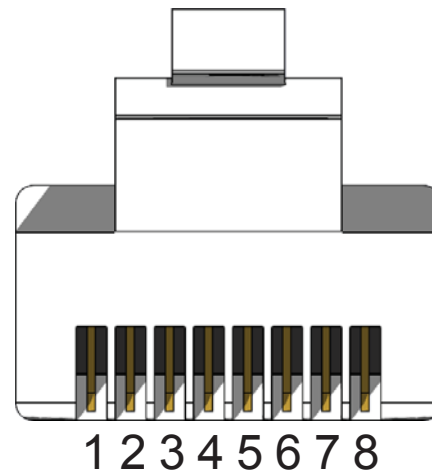

CAT-5, CAT-5e, and CAT-6 cabling comes in stranded and solid core types. Gefen recommends using solid core cabling. CAT-6 cable is also recommended for best results.

Each cable run must be one continuous run from one end to the other. No splices or use of punch down blocks.