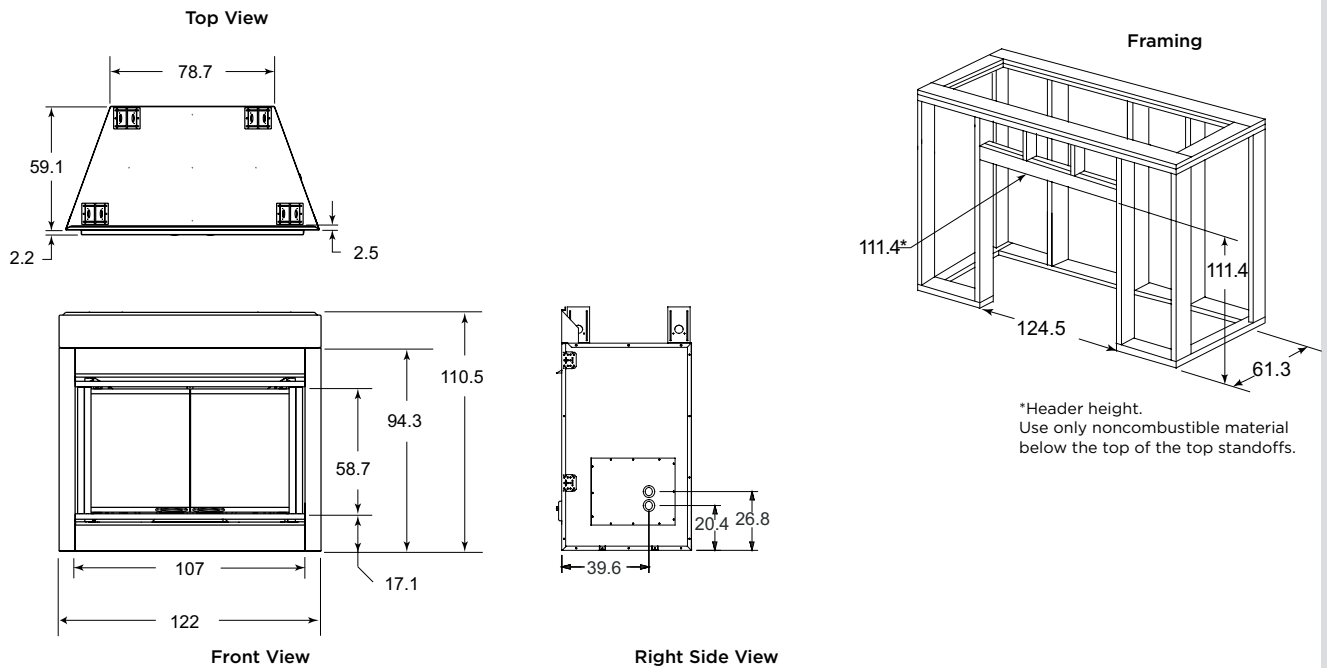

HEAT & GLO
No one builds a better fire

Dakota
Outdoor Gas Fireplace

Dakota Specifications

MODEL	HEIGHT		FRONT WIDTH		BACK WIDTH		DEPTH		VIEWING AREA	kWh OUTPUT
	Actual	Framing	Actual	Framing	Actual	Framing	Actual	Framing		
DAK-N-CE DAK-P-CE DAK-B-CE	110.5	111.4	122	124.5	78.7	124.5	59.1	61.3	107 x 58.7	NG - 17.5 LPG - 16.5 BG - 16.5

Dimensions above are in centimeters and for reference only. We recommend measuring individual units at installation. Assumes the use of 1.3cm gyprock.

Refer to installation manual for detailed specifications on installing this product. Heat & Glo reserves the right to update units periodically. The flame and ember appearance may vary based on the type of fuel burned. Photos in this brochure may vary in color and dimension [size] from the actual product.