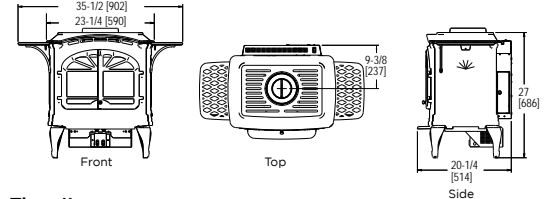

Gas Stove Specifications

MODEL	HEIGHT	FRONT WIDTH	BACK WIDTH	DEPTH	GLASS SIZE
Paloma-no surround	40-3/4	18-7/8	18-7/8	15-7/8	18-1/2 x 34-1/2
Paloma-with surround	44-1/4	24-3/4	24-3/4	16-7/8	18-1/2 x 34-1/2
Tiara Petite	22-3/4	18-1/8	18-1/8	17-3/8	13 x 10-1/2
Tiara I	27	35-1/2	35-1/2	20-1/4	14 x 13-1/4
Tiara II	29-1/4	41-3/4	41-3/4	22-1/4	22-1/2 x 14-1/4

Paloma with optional hearth pad

Paloma with Surround with optional hearth pad

* Vertical measurement includes optional hearth pad height of 3/8"

Tiara Petite

Tiara I

Tiara II

Dimensions above are in inches; technical drawings are in inches and millimeters. Reference dimensions only. We recommend measuring individual units at installation.

Refer to installation manual for detailed specifications on installing this product. Heat & Glo reserves the right to update units periodically. The flame and ember appearance may vary based on the type of fuel burned and the venting configuration used. Actual product appearance, including flame, may differ from product images.

Stove Specifications

Model	Btu/Hour Input (NG)	Steady State Efficiency	AFUE Efficiency
Paloma - no surround	22,500 - 30,000	73%	71.5%
Paloma - with surround	22,500 - 30,000	73%	71.5%
Tiara Petite	12,000 - 17,000	83%	68%
Tiara I	22,000 - 31,000	83%	68%
Tiara II	27,000 - 38,500	83%	68%

Clearances to Combustibles

Model	A	B	C	D	E	F	G	H	I	J	K
Paloma	6	10-1/8	12-1/8	54	36	30-3/4	13-1/4	13-1/4	1	15-1/2	5

Model	A	B	C	D	E	F	G	H
Tiara Petite	6	2	2	43	36	30	20-1/4	19-1/2

Model	A	B	C	D	E	F	G	H		
								Top of pipe	Side of pipe	Inside outside corner wall vent
Tiara I	8-1/2	1/4	3/8	54	36	40	27	1-1/2	1	9
Tiara II	5-1/4	1/4	3/8	54	36	40	31-3/4	1-1/2	1	9

*A' measurement is from stove top, not side.

For complete information and valuable assistance on these models, please contact us at: