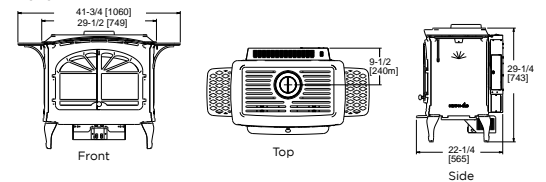

Tiara II

Dimensions above are in inches; technical drawings are in inches and millimeters. Reference dimensions only. We recommend measuring individual units at installation.

Refer to installation manual for detailed specifications on installing this product. Heat & Glo reserves the right to update units periodically. The flame and ember appearance may vary based on the type of fuel burned and the venting configuration used. Actual product appearance, including flame, may differ from product images.

Stove Specifications

Model	Btu/Hour Input (NG)	Steady State Efficiency	AFUE Efficiency
Paloma - no surround	22,500 - 30,000	73%	71.5%
Paloma - with surround	22,500 - 30,000	73%	71.5%
Tiara Petite	12,000 - 17,000	83%	68%
Tiara I	22,000 - 31,000	83%	68%
Tiara II	27,000 - 38,500	83%	68%