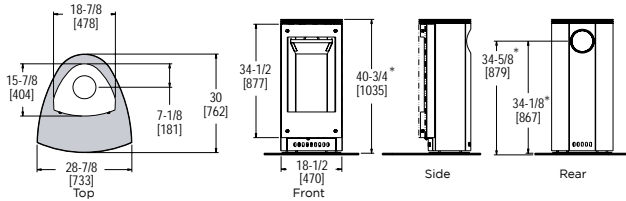

Gas Stove Specifications

MODEL	HEIGHT	FRONT WIDTH	BACK WIDTH	DEPTH	GLASS SIZE
Paloma-no surround	40-3/4	18-7/8	18-7/8	15-7/8	18-1/2 x 34-1/2
Paloma-with surround	44-1/4	24-3/4	24-3/4	16-7/8	18-1/2 x 34-1/2
Tiara Petite	22-3/4	18-1/8	18-1/8	17-3/8	13 x 10-1/2
Tiara I	27	35-1/2	35-1/2	20-1/4	14 x 13-1/4
Tiara II	29-1/4	41-3/4	41-3/4	22-1/4	22-1/2 x 14-1/4

Paloma with optional hearth pad