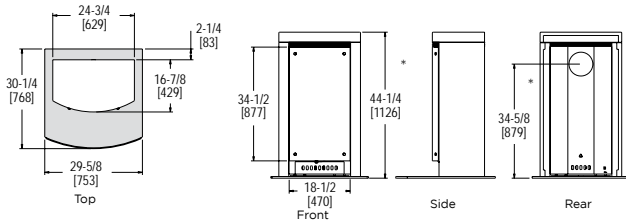

Paloma with Surround with optional hearth pad

* Vertical measurement includes optional hearth pad height of 3/8"