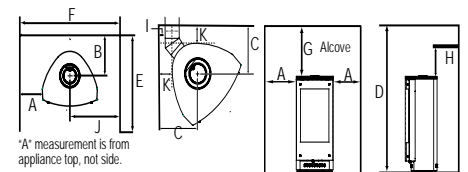

Clearances to Combustibles

Model	A	B	C	D	E	F	G	H	I	J	K
Paloma	6	10-1/8	12-1/8	54	36	30-3/4	13-1/4	13-1/4	1	15-1/2	5