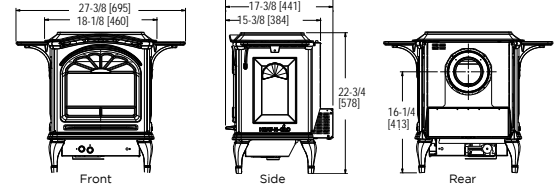

Tiara Petite